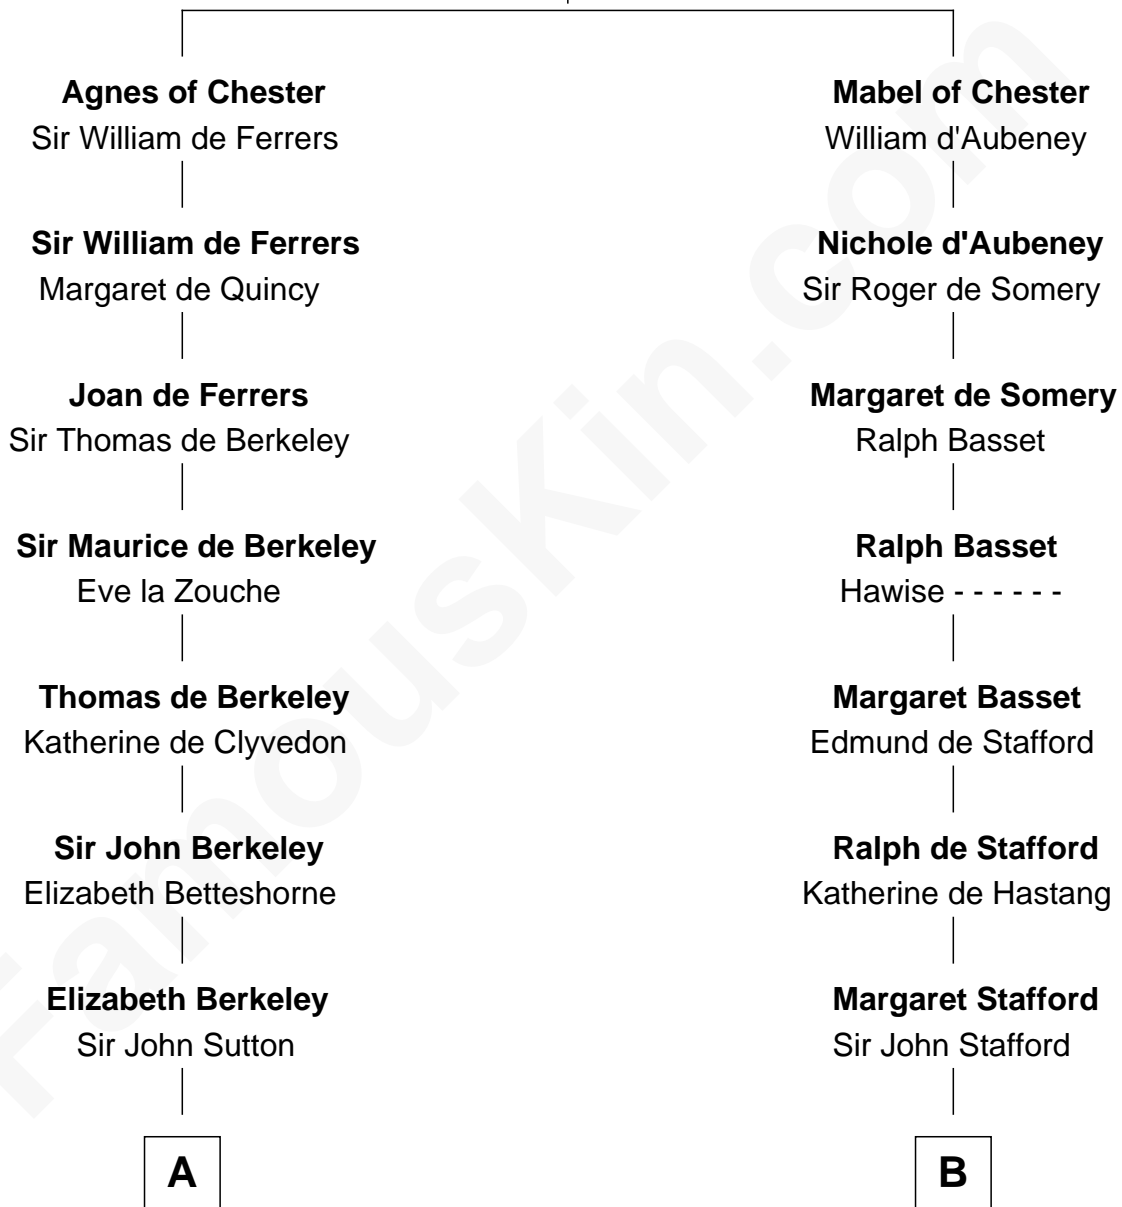

FamousKin.com

Relationship Chart of

Sir Winston Churchill

Prime Minister of the United Kingdom

21st cousin of

Samuel Ward King

15th Governor of Rhode Island

Hugh de Kevelioc
Bertrade de Montfort

C

Jane Paget
George Stewart

Jane Stewart
Sir George Spencer-Churchill

Sir John Winston Spencer-Churchill
Frances Anne Emily Vane

Randolph Henry Spencer-Churchill
Jeanette Jerome

Sir Winston Churchill
Prime Minister of the United Kingdom

D

Samuel Greene
Mary Gorton

Samuel Greene
Sarah Coggeshall

Mercy Green
John Walton

Welthian Walton
William Borden King

Samuel Ward King
15th Governor of Rhode Island

FamousKin.com