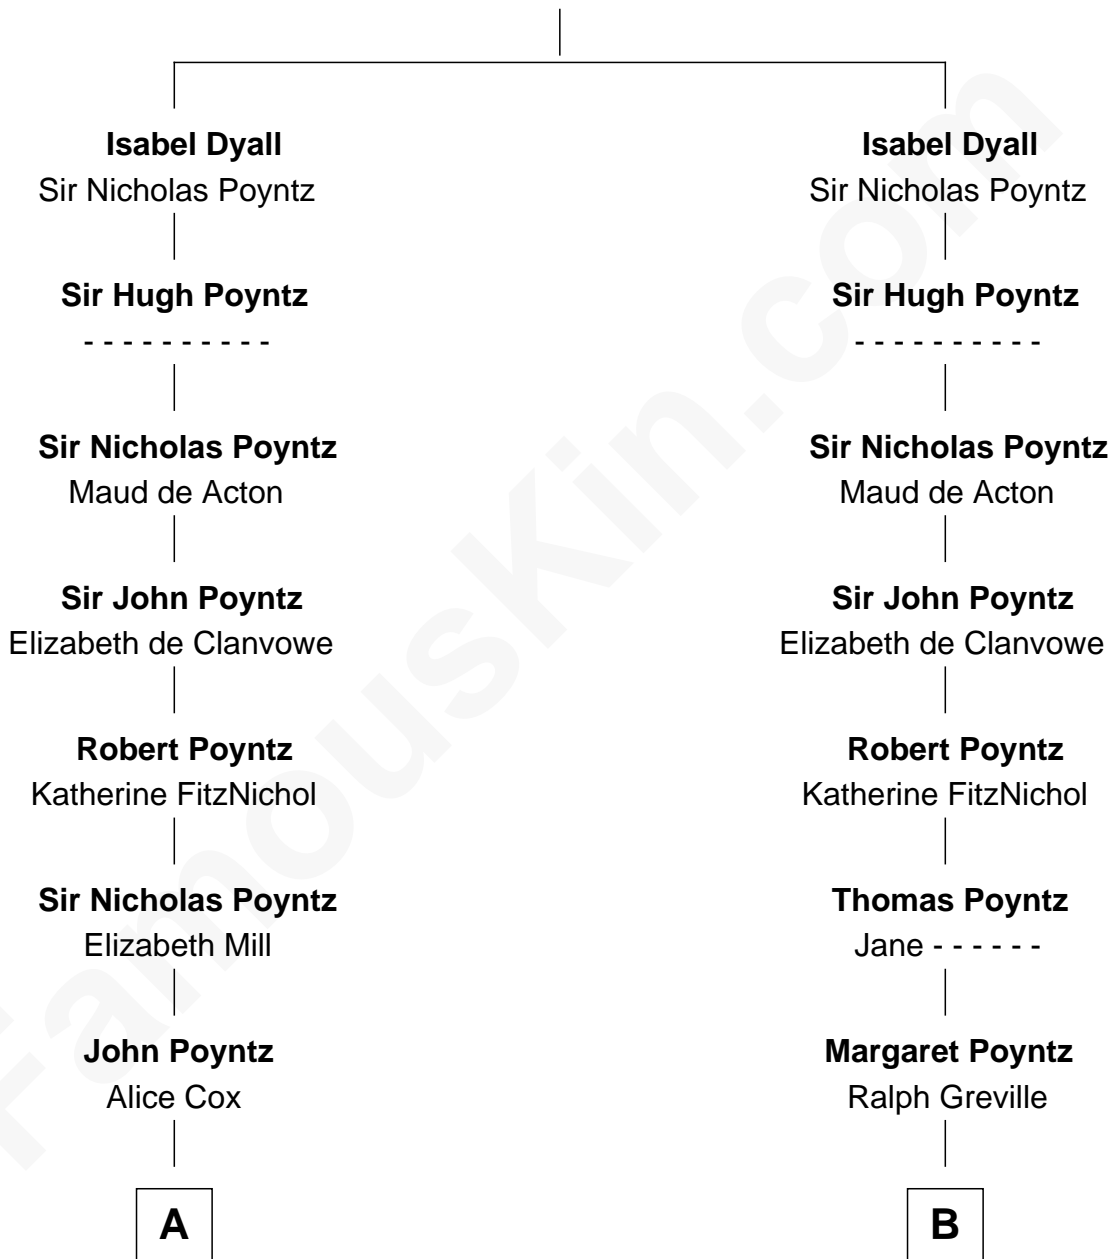

FamousKin.com

Relationship Chart of

Sir Winston Churchill

Prime Minister of the United Kingdom

18th cousin 3 times removed of

Samuel Ward King

15th Governor of Rhode Island

Timothy Dyall

C

Jane Paget
George Stewart

Jane Stewart
Sir George Spencer-Churchill

Sir John Winston Spencer-Churchill
Frances Anne Emily Vane

Randolph Henry Spencer-Churchill
Jeanette Jerome

Sir Winston Churchill
Prime Minister of the United Kingdom

D

Welthian Walton
William Borden King

Samuel Ward King
15th Governor of Rhode Island

FamousKin.com