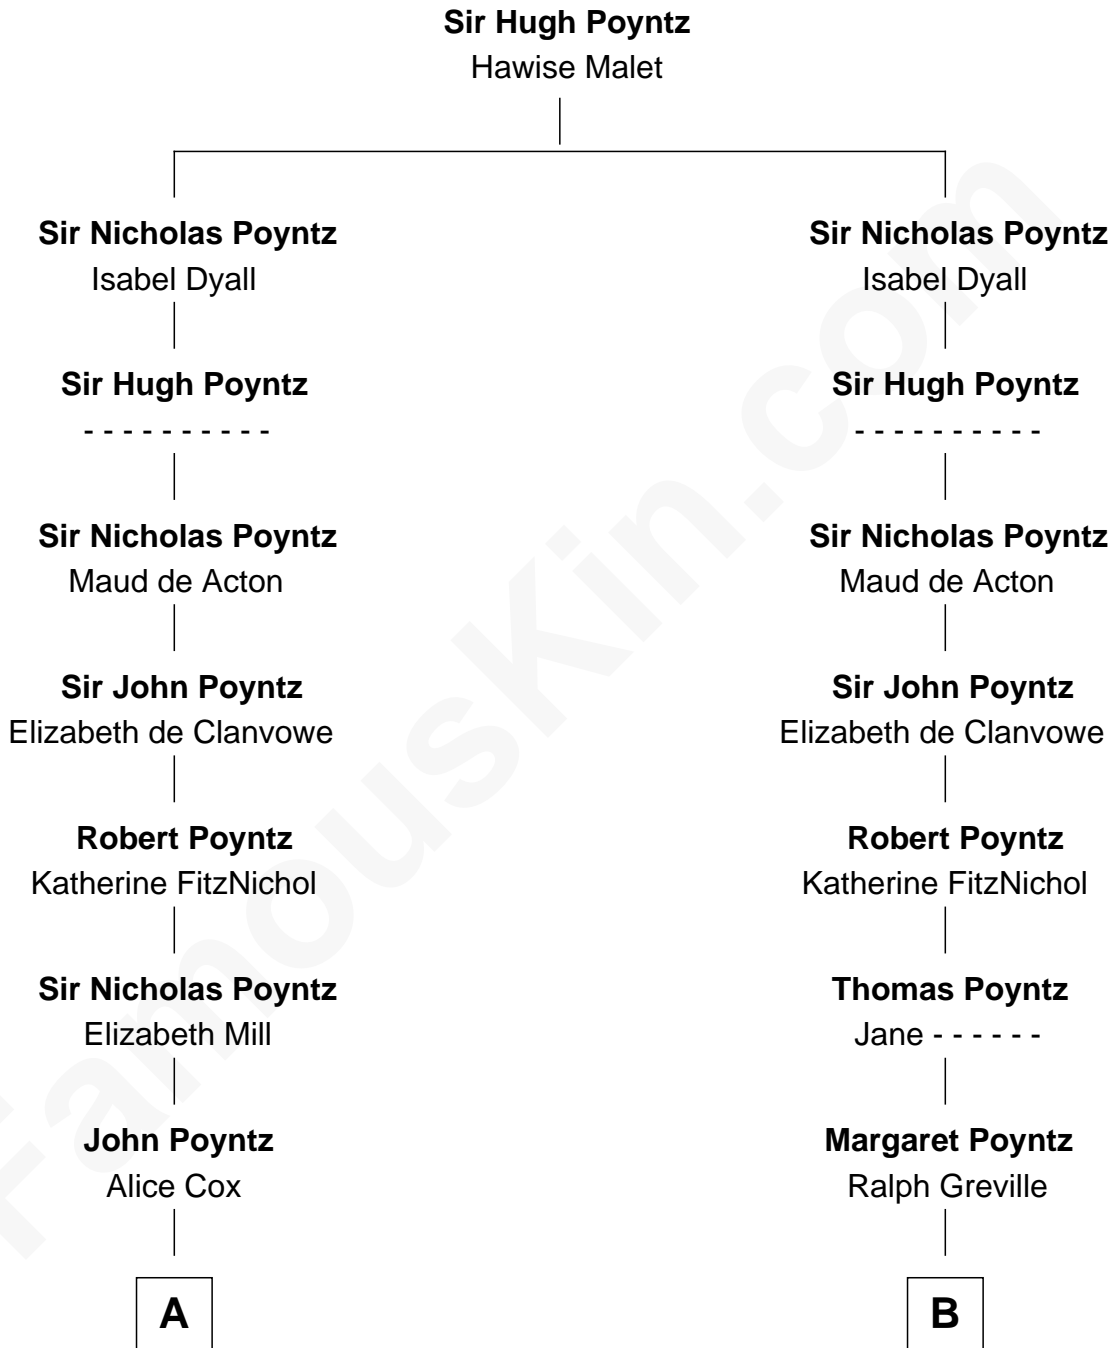

FamousKin.com

Relationship Chart of

Sir Winston Churchill

Prime Minister of the United Kingdom

18th cousin 3 times removed of

Samuel Ward King

15th Governor of Rhode Island

C

Jane Paget
George Stewart

Jane Stewart
Sir George Spencer-Churchill

Sir John Winston Spencer-Churchill
Frances Anne Emily Vane

Randolph Henry Spencer-Churchill
Jeanette Jerome

Sir Winston Churchill
Prime Minister of the United Kingdom

D

Welthian Walton
William Borden King

Samuel Ward King
15th Governor of Rhode Island

FamousKin.com