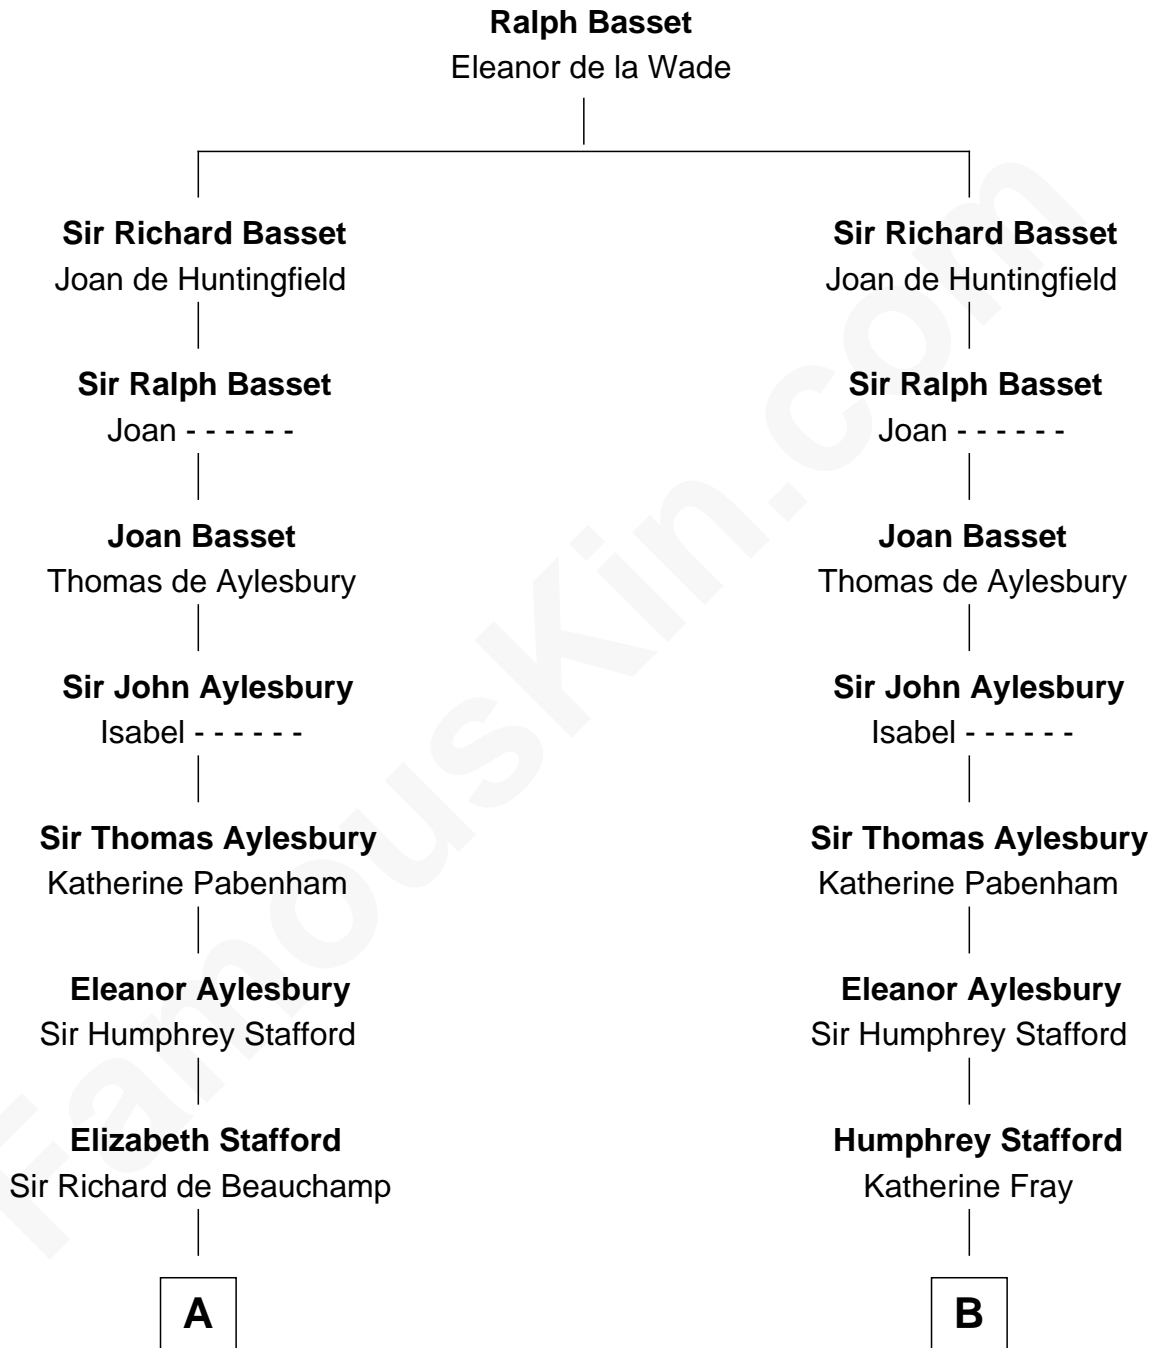

FamousKin.com

Relationship Chart of

Sir Winston Churchill

Prime Minister of the United Kingdom

17th cousin 4 times removed of

Samuel Ward King

15th Governor of Rhode Island

C

—
Anne Catherine McDonnell

Sir Henry Vane

—
Frances Anne Emily Vane-Tempest

Sir Charles William Stewart

—
Frances Anne Emily Vane

Sir John Winston Spencer-Churchill

—
Randolph Henry Spencer-Churchill

Jeanette Jerome