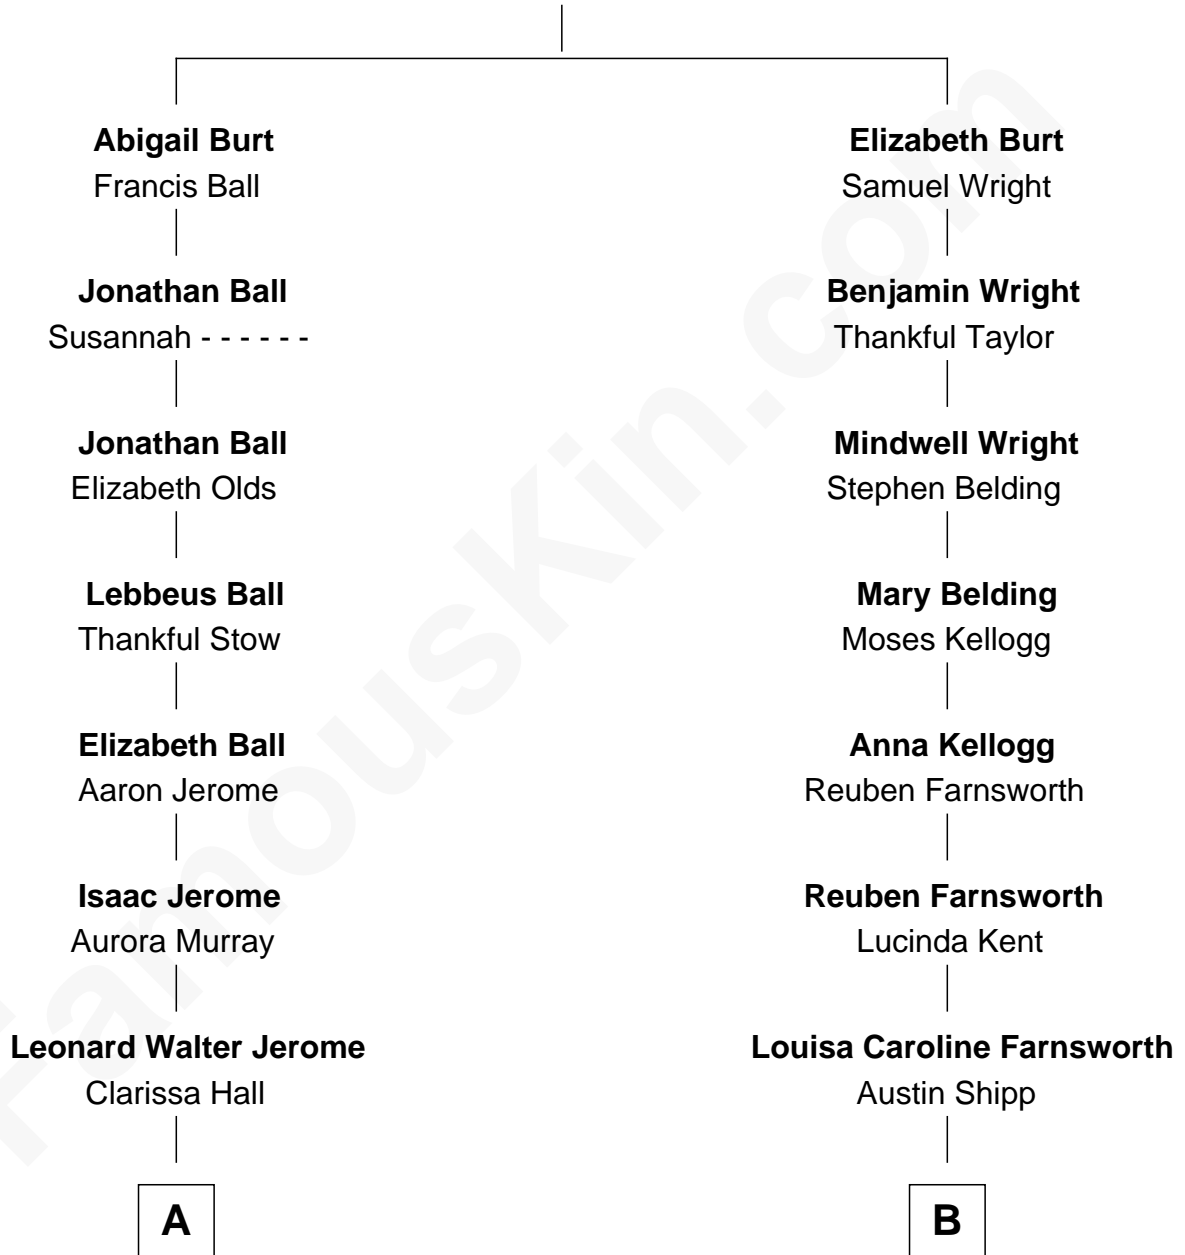

FamousKin.com

Relationship Chart of

Sir Winston Churchill

Prime Minister of the United Kingdom

8th cousin 3 times removed of

Amy Adams
Movie Actress

Henry Burt
Eulalia Marche

A

Jeanette Jerome
Randolph Henry Spencer-Churchill

Sir Winston Churchill
Prime Minister of the United Kingdom

B

Dr. Milford Bard Shipp
Ellis Reynolds

Olea Shipp
John Hyrum Hill

Olea Lorraine Hill
Frank Ralph Adams