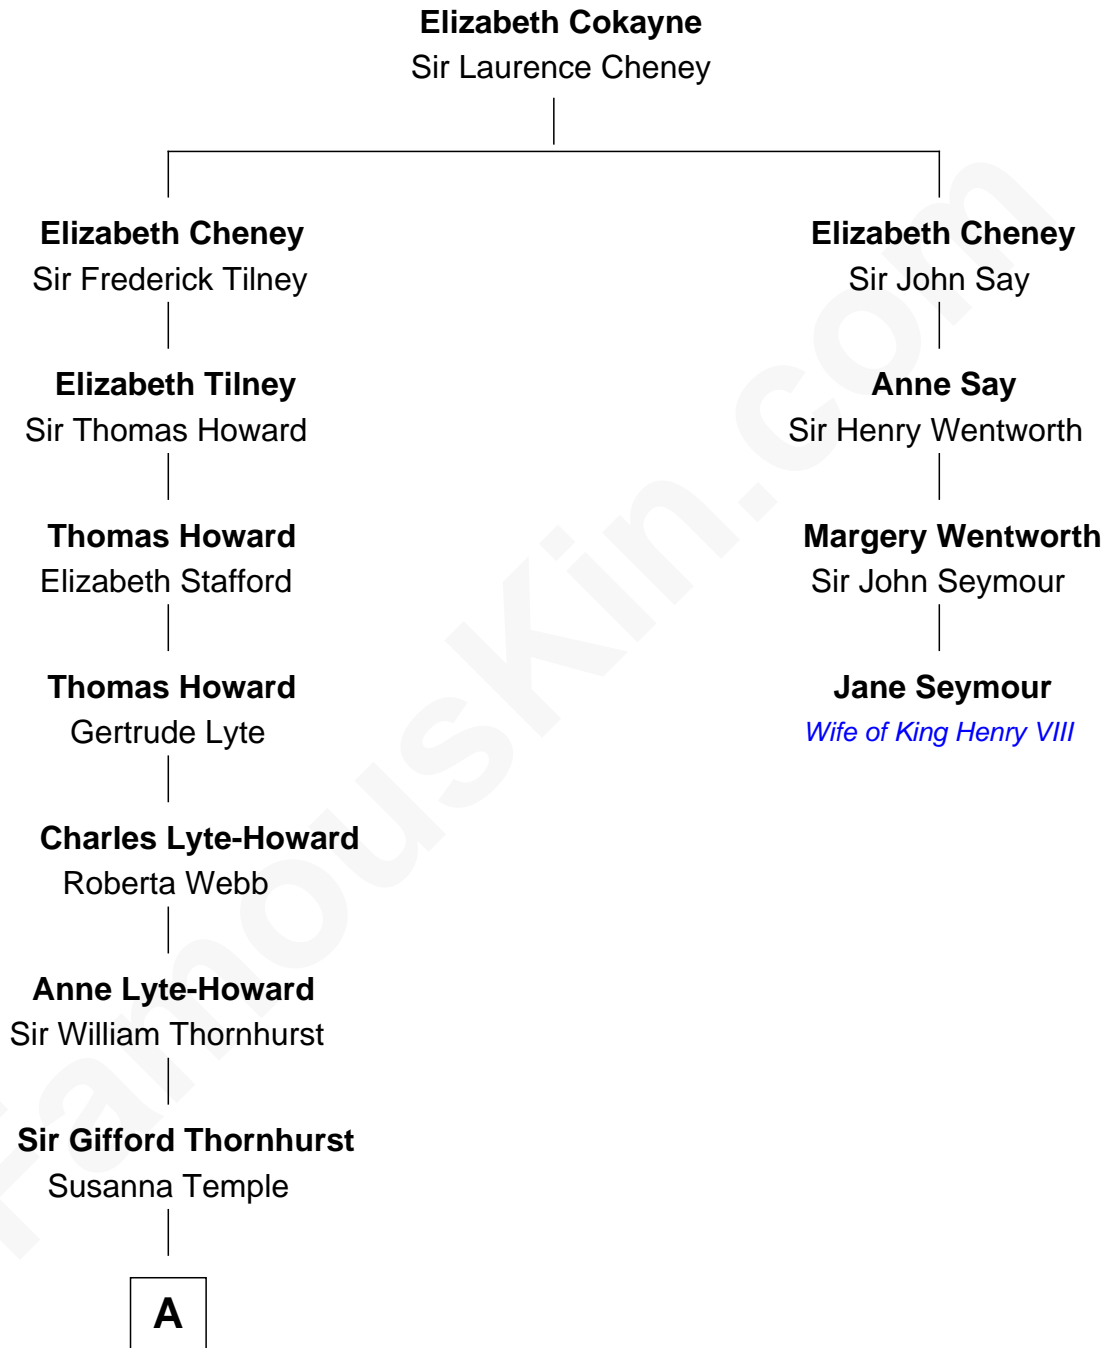

FamousKin.com

Relationship Chart of

Sir Winston Churchill

Prime Minister of the United Kingdom

3rd cousin 13 times removed of

Jane Seymour

3rd Wife of King Henry VIII

A

—
Frances Thornhurst

Richard Jennings

—
Sarah Jennings

John Churchill

—
Anne Churchill

Sir Charles Spencer

—
Sir Charles Spencer

Elizabeth Trevor