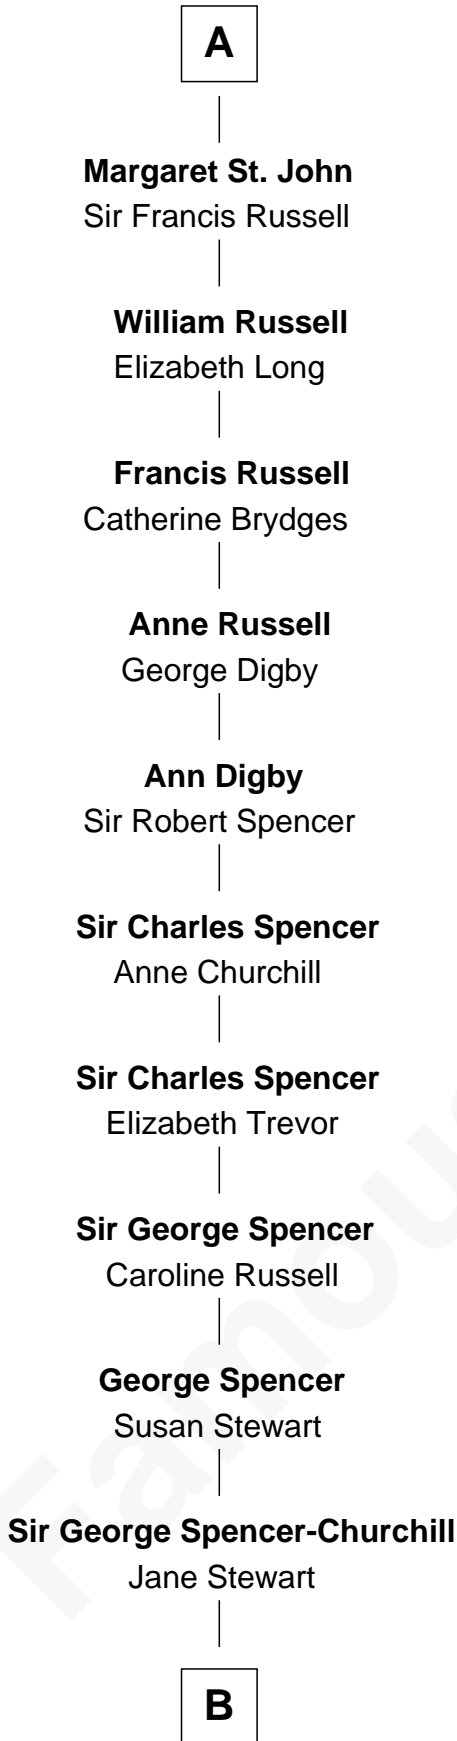

## Relationship Chart of

### Sir Winston Churchill

*Prime Minister of the United Kingdom*

7th cousin 12 times removed of

**Jane Seymour**

*3rd Wife of King Henry VIII*

**John Deincourt**

-----

**B**

—  
**Sir John Winston Spencer-Churchill**

Frances Anne Emily Vane

—  
**Randolph Henry Spencer-Churchill**

Jeanette Jerome

—  
**Sir Winston Churchill**

*Prime Minister of the United Kingdom*

FamousKin.com