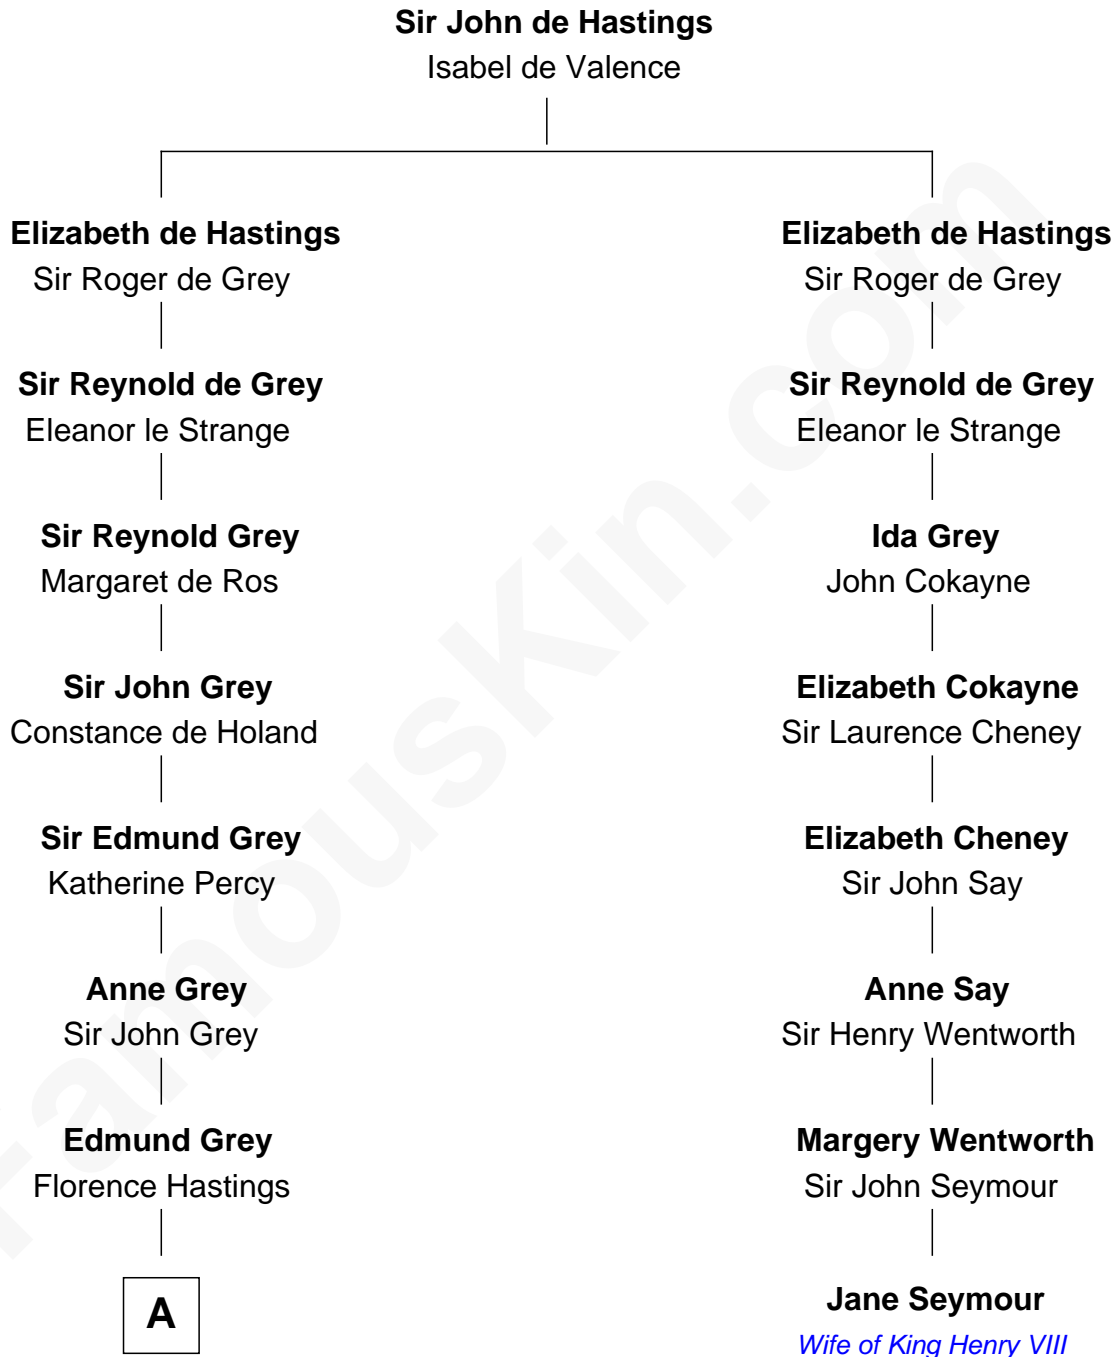

## Relationship Chart of

### Sir Winston Churchill

Prime Minister of the United Kingdom

7th cousin 13 times removed of

**Jane Seymour**

3rd Wife of King Henry VIII

**A**

**Elizabeth Grey**

John Brydges

**Edmund Brydges**

Dorothy Bray

**Giles Brydges**

Frances Clinton

**Catherine Brydges**

Francis Russell

**Anne Russell**

George Digby

**Ann Digby**

Sir Robert Spencer

**Sir Charles Spencer**

Anne Churchill

**Sir Charles Spencer**

Elizabeth Trevor

**Sir George Spencer**

Caroline Russell