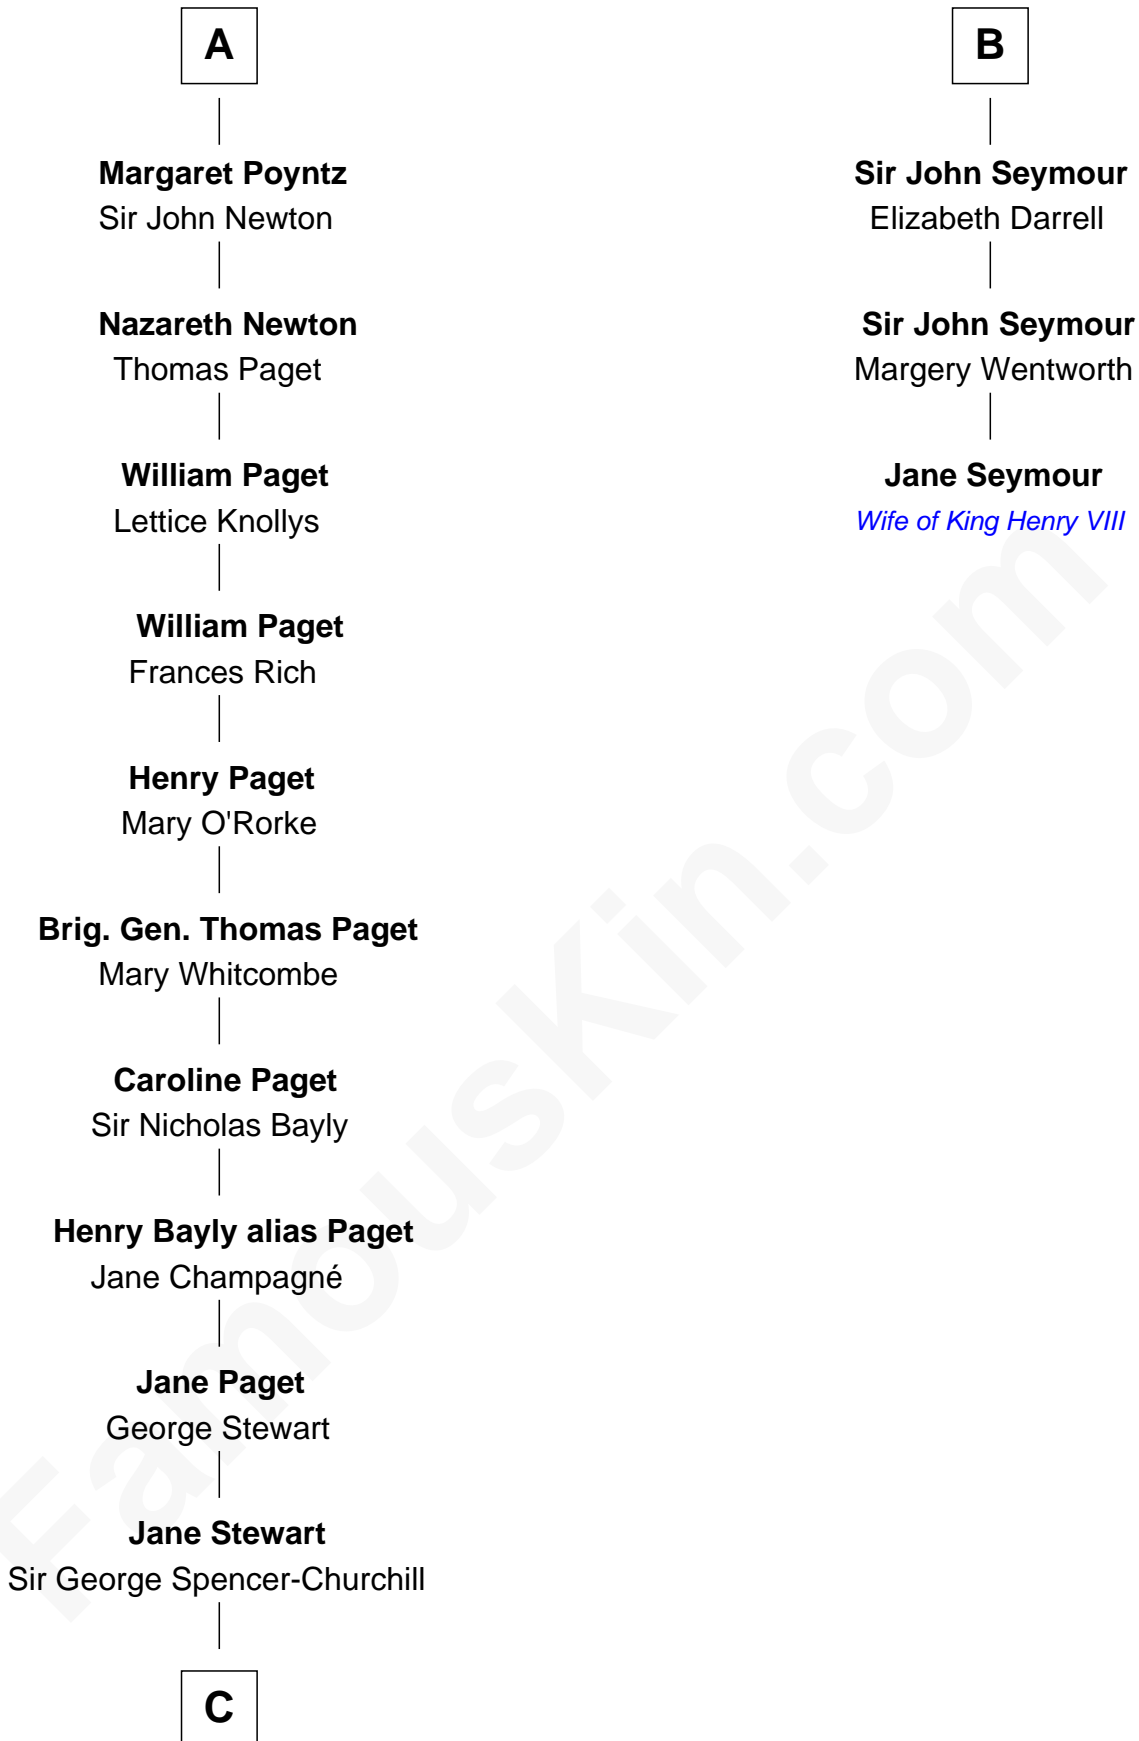

FamousKin.com

Relationship Chart of

Sir Winston Churchill

Prime Minister of the United Kingdom

9th cousin 10 times removed of

Jane Seymour

3rd Wife of King Henry VIII

Sir Hugh de Courtenay

Eleanor le Despencer

Sir Hugh de Courtenay

Agnes de St. John

Sir Hugh de Courtenay

Margaret de Bohun

Sir Philip Courtenay

Anne Wake

Sir John Courtenay

Sir Roger Seymour

Maud Sturmy

Sir John Seymour

Isabel Williams

Sir John Seymour

Elizabeth Coker

B

C

—
Sir John Winston Spencer-Churchill

Frances Anne Emily Vane

—
Randolph Henry Spencer-Churchill

Jeanette Jerome

—
Sir Winston Churchill

Prime Minister of the United Kingdom

FamousKin.com