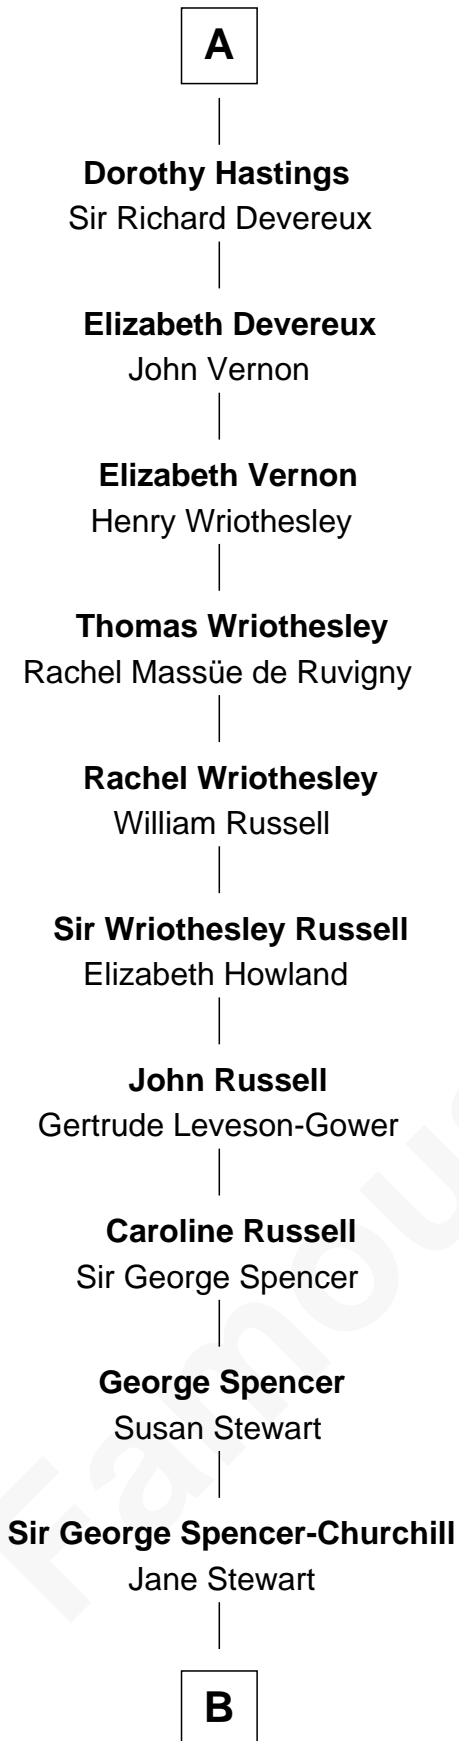

## Relationship Chart of

### Sir Winston Churchill

Prime Minister of the United Kingdom

7th cousin 12 times removed of

**Jane Seymour**

3rd Wife of King Henry VIII

**B**

—  
**Sir John Winston Spencer-Churchill**

Frances Anne Emily Vane

—  
**Randolph Henry Spencer-Churchill**

Jeanette Jerome

—  
**Sir Winston Churchill**

*Prime Minister of the United Kingdom*

FamousKin.com