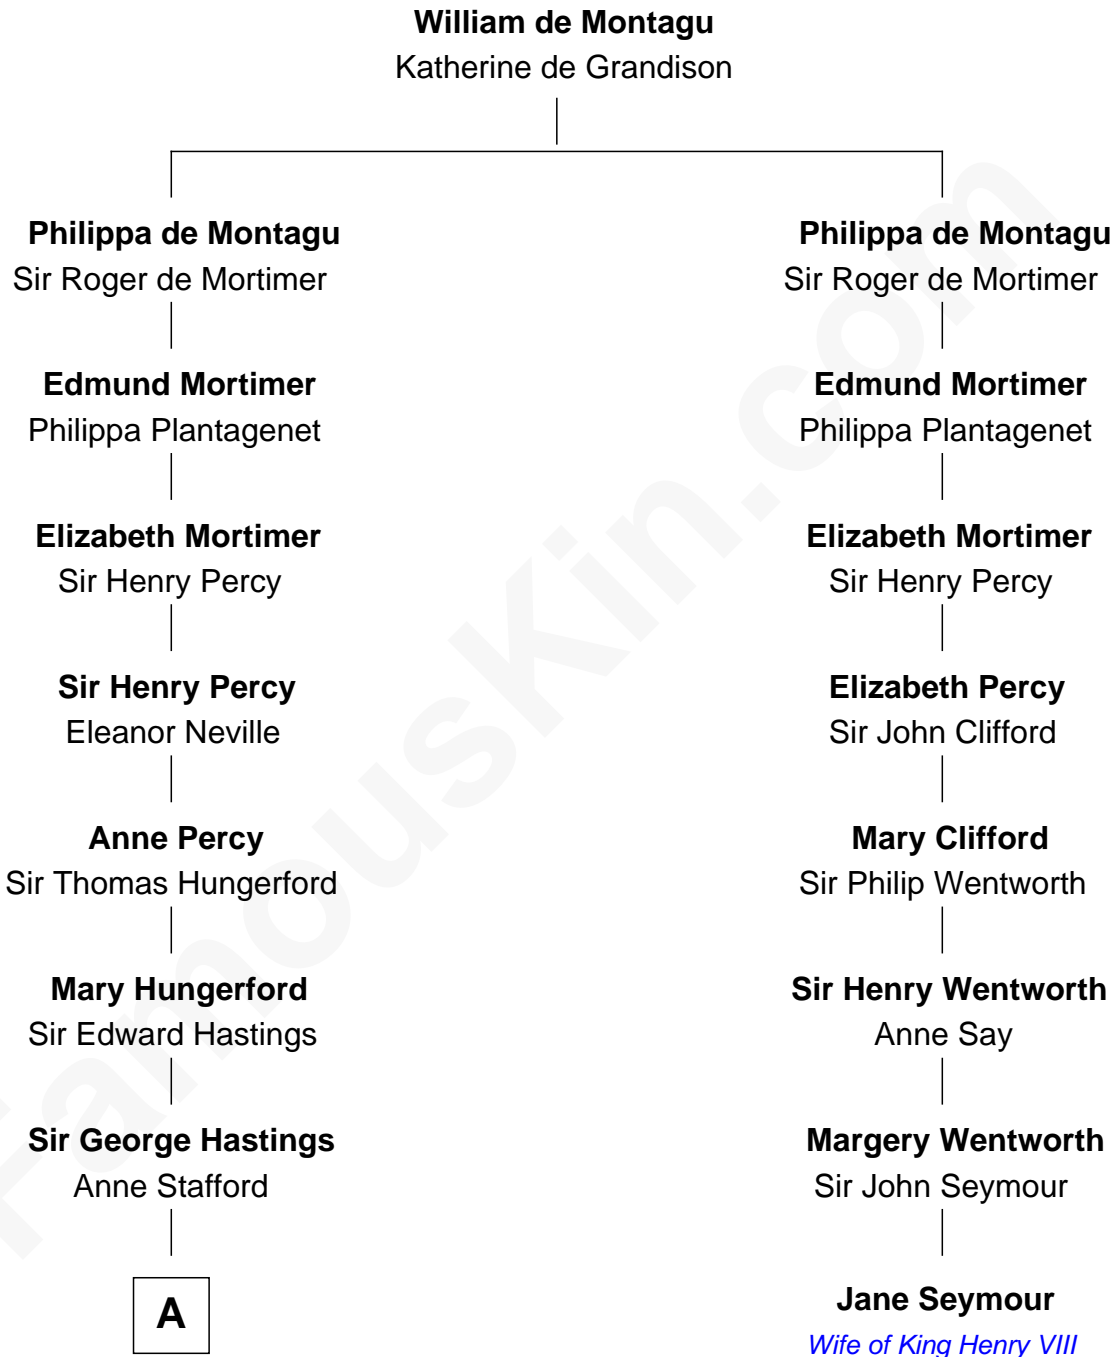

## Relationship Chart of

### Sir Winston Churchill

Prime Minister of the United Kingdom

7th cousin 12 times removed of

**Jane Seymour**

3rd Wife of King Henry VIII

**B**

—  
**Sir John Winston Spencer-Churchill**

Frances Anne Emily Vane

—  
**Randolph Henry Spencer-Churchill**

Jeanette Jerome

—  
**Sir Winston Churchill**

*Prime Minister of the United Kingdom*

FamousKin.com