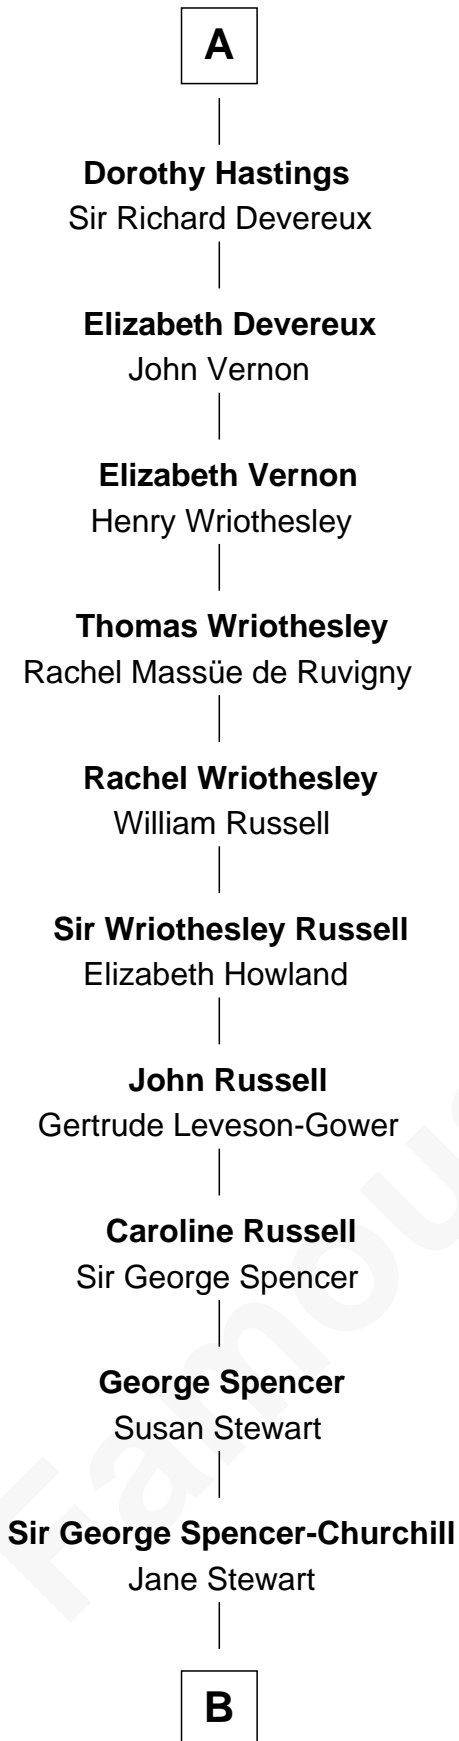

FamousKin.com

Relationship Chart of

Sir Winston Churchill

Prime Minister of the United Kingdom

7th cousin 12 times removed of

Jane Seymour

3rd Wife of King Henry VIII

B

—
Sir John Winston Spencer-Churchill

Frances Anne Emily Vane

—
Randolph Henry Spencer-Churchill

Jeanette Jerome

—
Sir Winston Churchill

Prime Minister of the United Kingdom

FamousKin.com