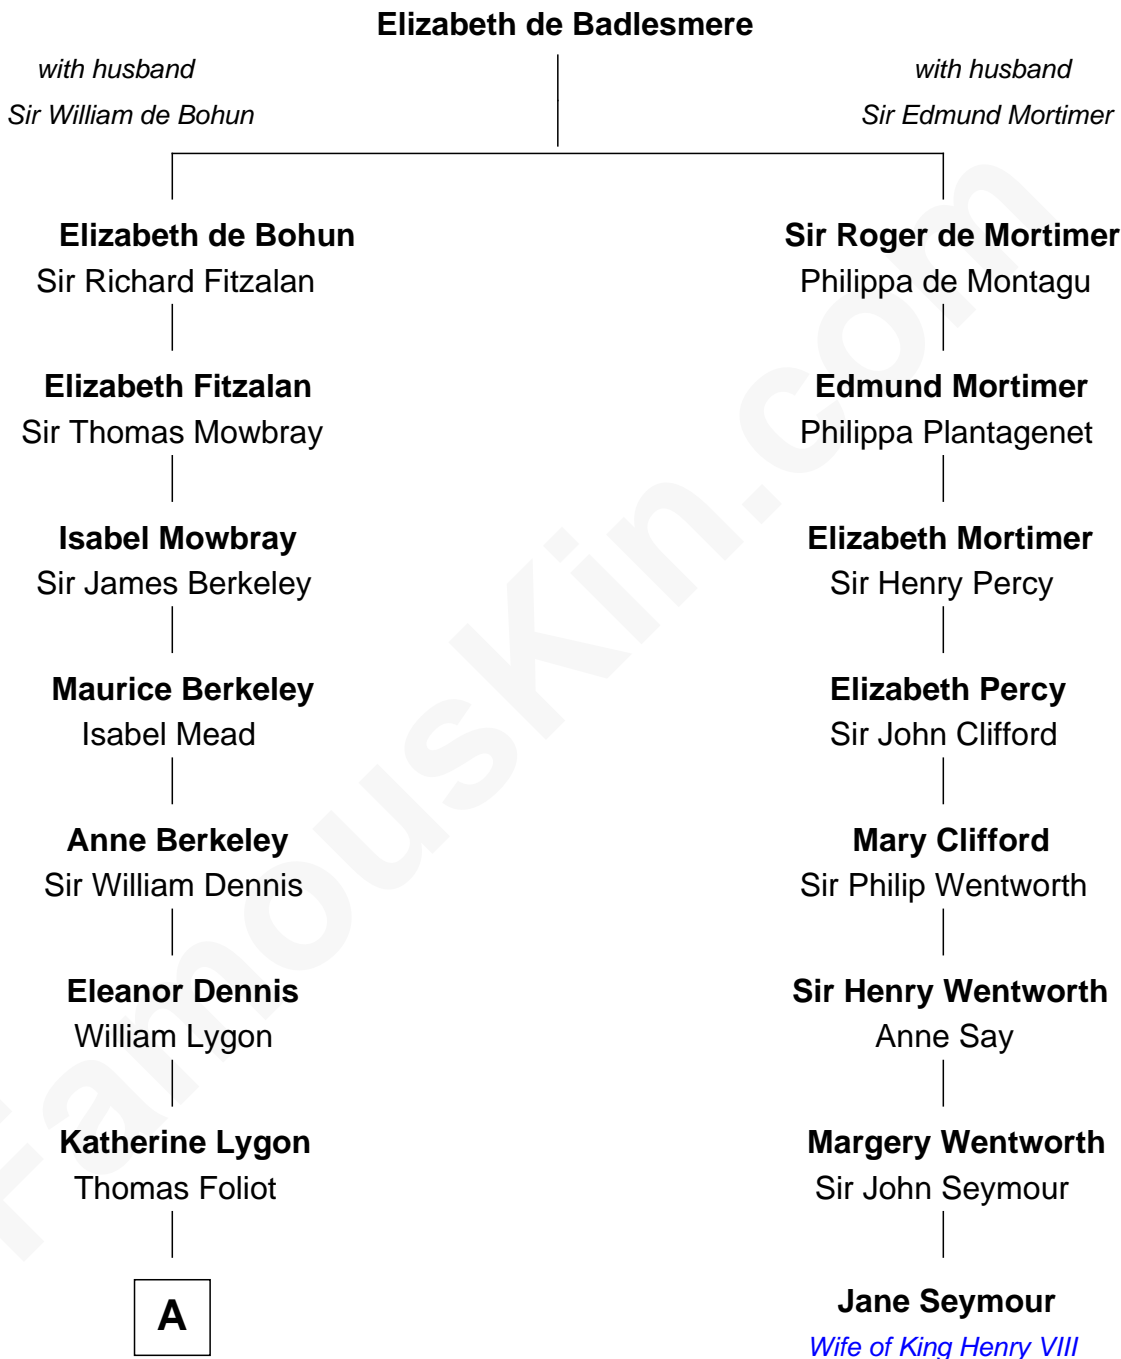

## Relationship Chart of

### Sir Winston Churchill

*Prime Minister of the United Kingdom*

7th cousin 10 times removed of

**Jane Seymour**

*3rd Wife of King Henry VIII*

**A**

**Henry Foliott**

Anne Strode