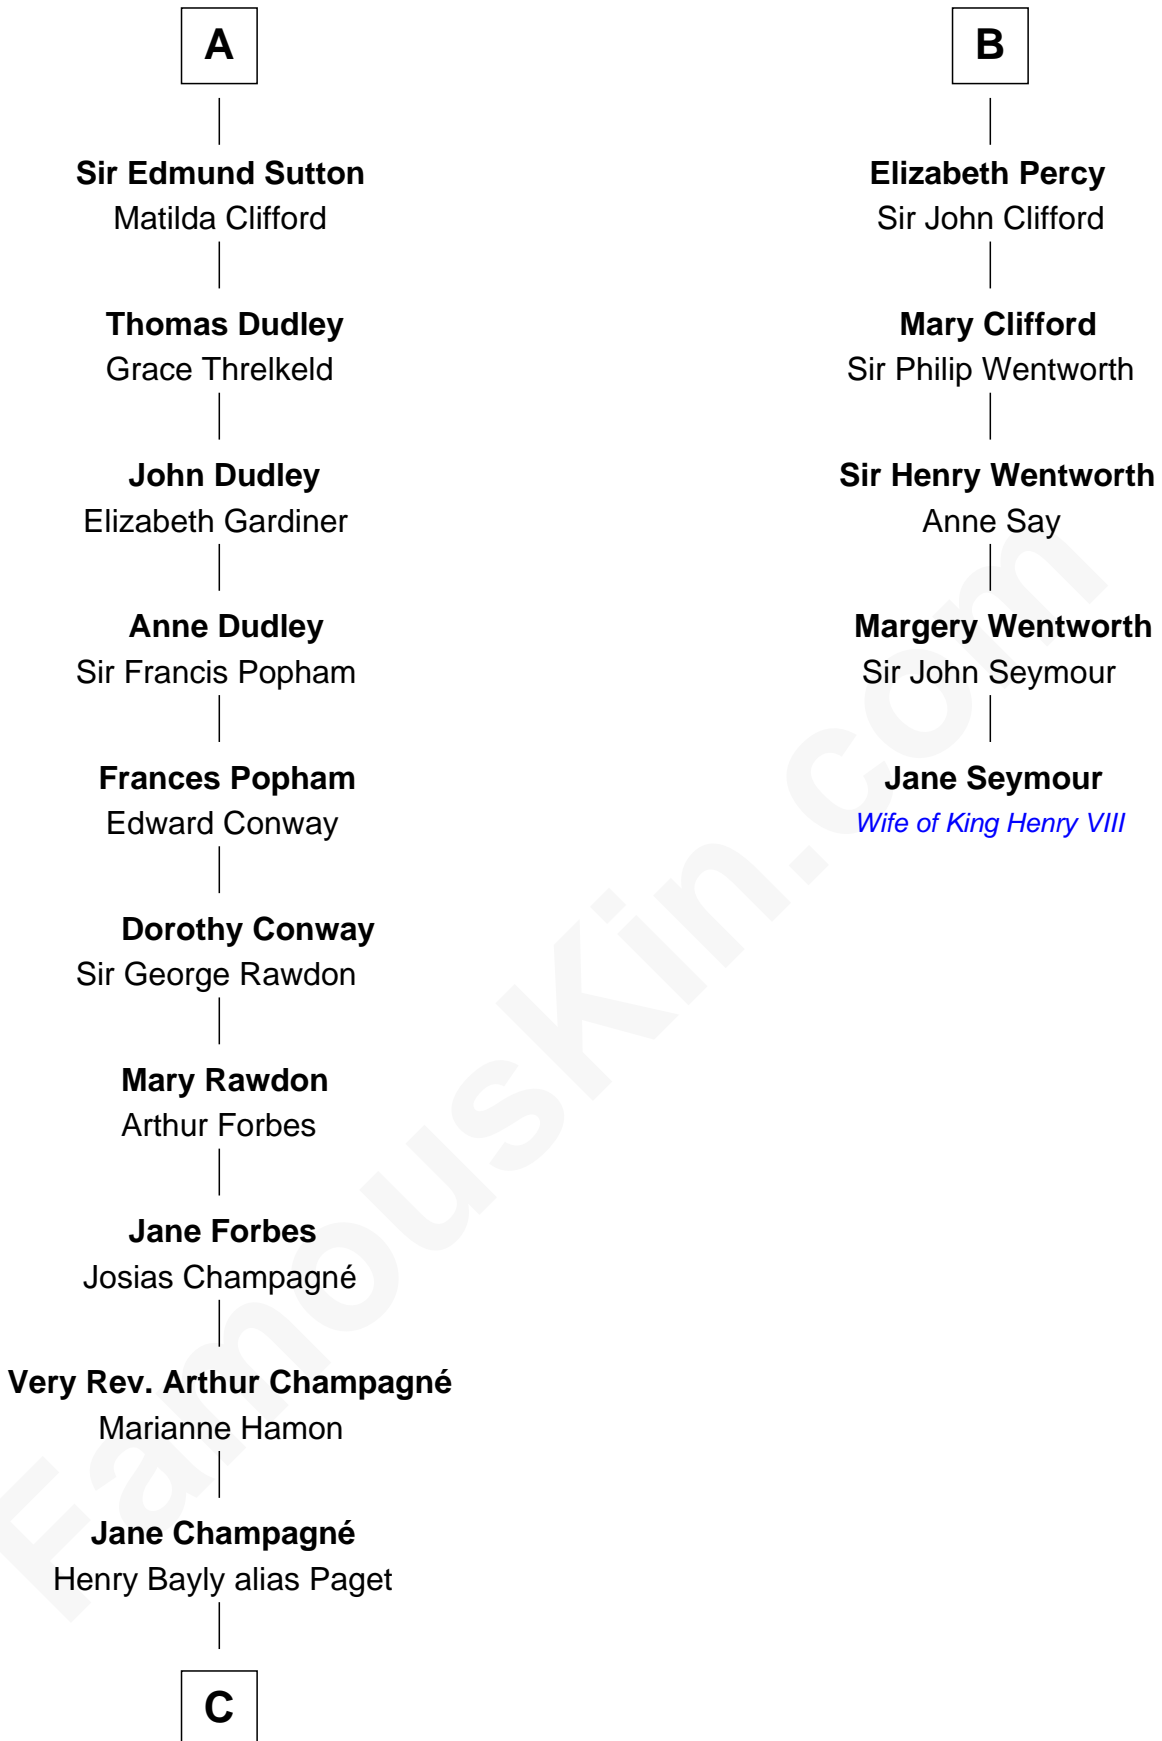

## Relationship Chart of

### Sir Winston Churchill

*Prime Minister of the United Kingdom*

11th cousin 10 times removed of

**Jane Seymour**

*3rd Wife of King Henry VIII*

**Alan of Galloway**

Helen de l'Isle

**C**

**Jane Paget**  
George Stewart

**Jane Stewart**  
Sir George Spencer-Churchill

**Sir John Winston Spencer-Churchill**  
Frances Anne Emily Vane

**Randolph Henry Spencer-Churchill**  
Jeanette Jerome

**Sir Winston Churchill**  
*Prime Minister of the United Kingdom*