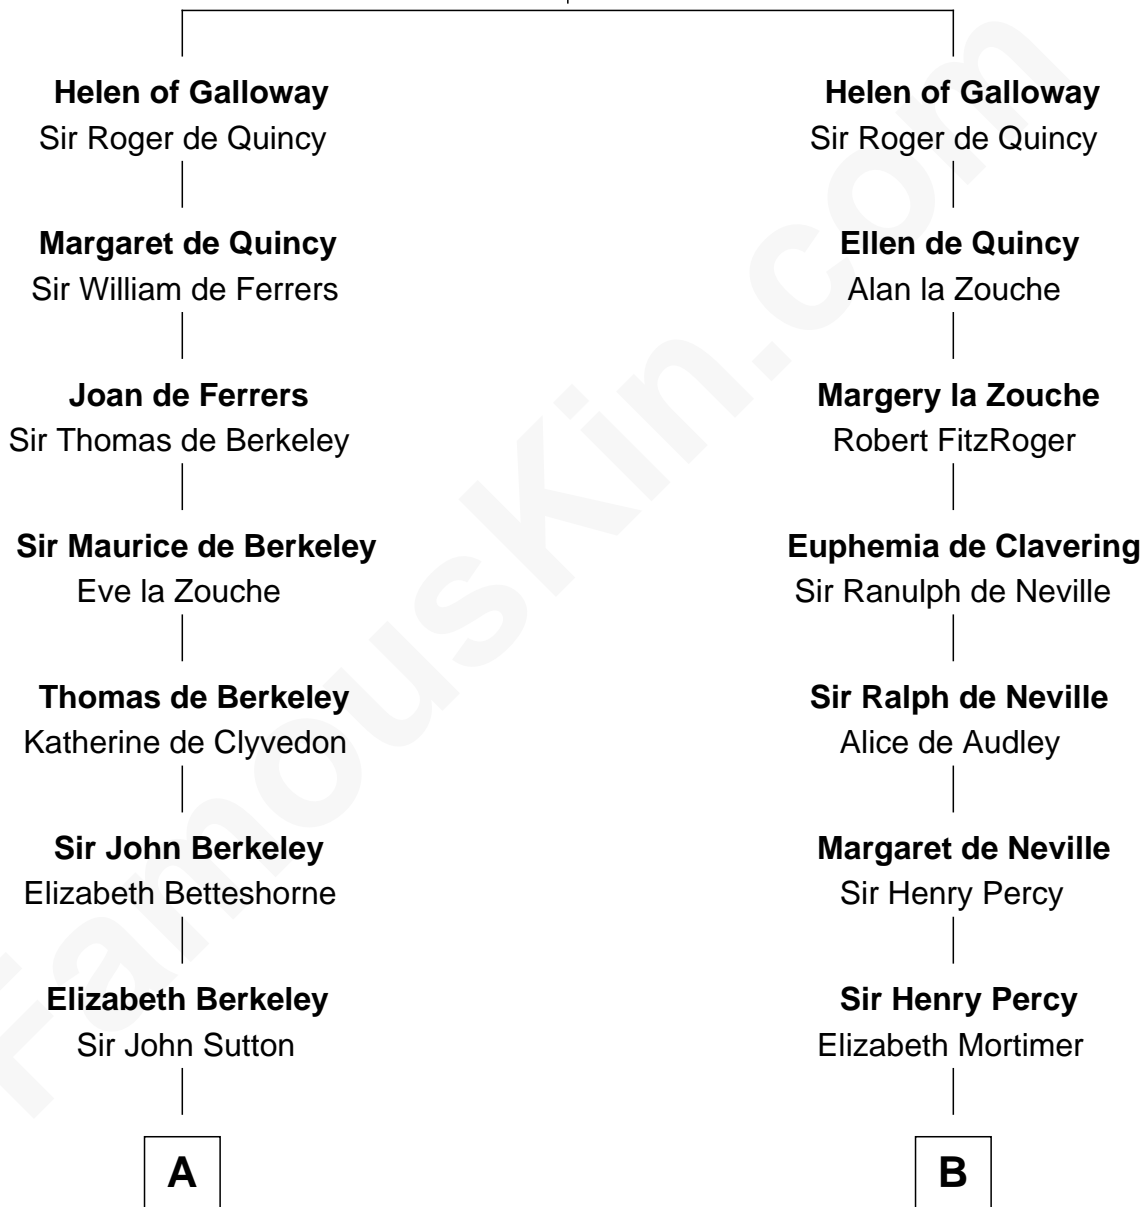

## Relationship Chart of

### Sir Winston Churchill

*Prime Minister of the United Kingdom*

11th cousin 10 times removed of

**Jane Seymour**

*3rd Wife of King Henry VIII*

**Alan of Galloway**

Helen de l'Isle

**C**

**Jane Paget**  
George Stewart

**Jane Stewart**  
Sir George Spencer-Churchill

**Sir John Winston Spencer-Churchill**  
Frances Anne Emily Vane

**Randolph Henry Spencer-Churchill**  
Jeanette Jerome

**Sir Winston Churchill**  
*Prime Minister of the United Kingdom*