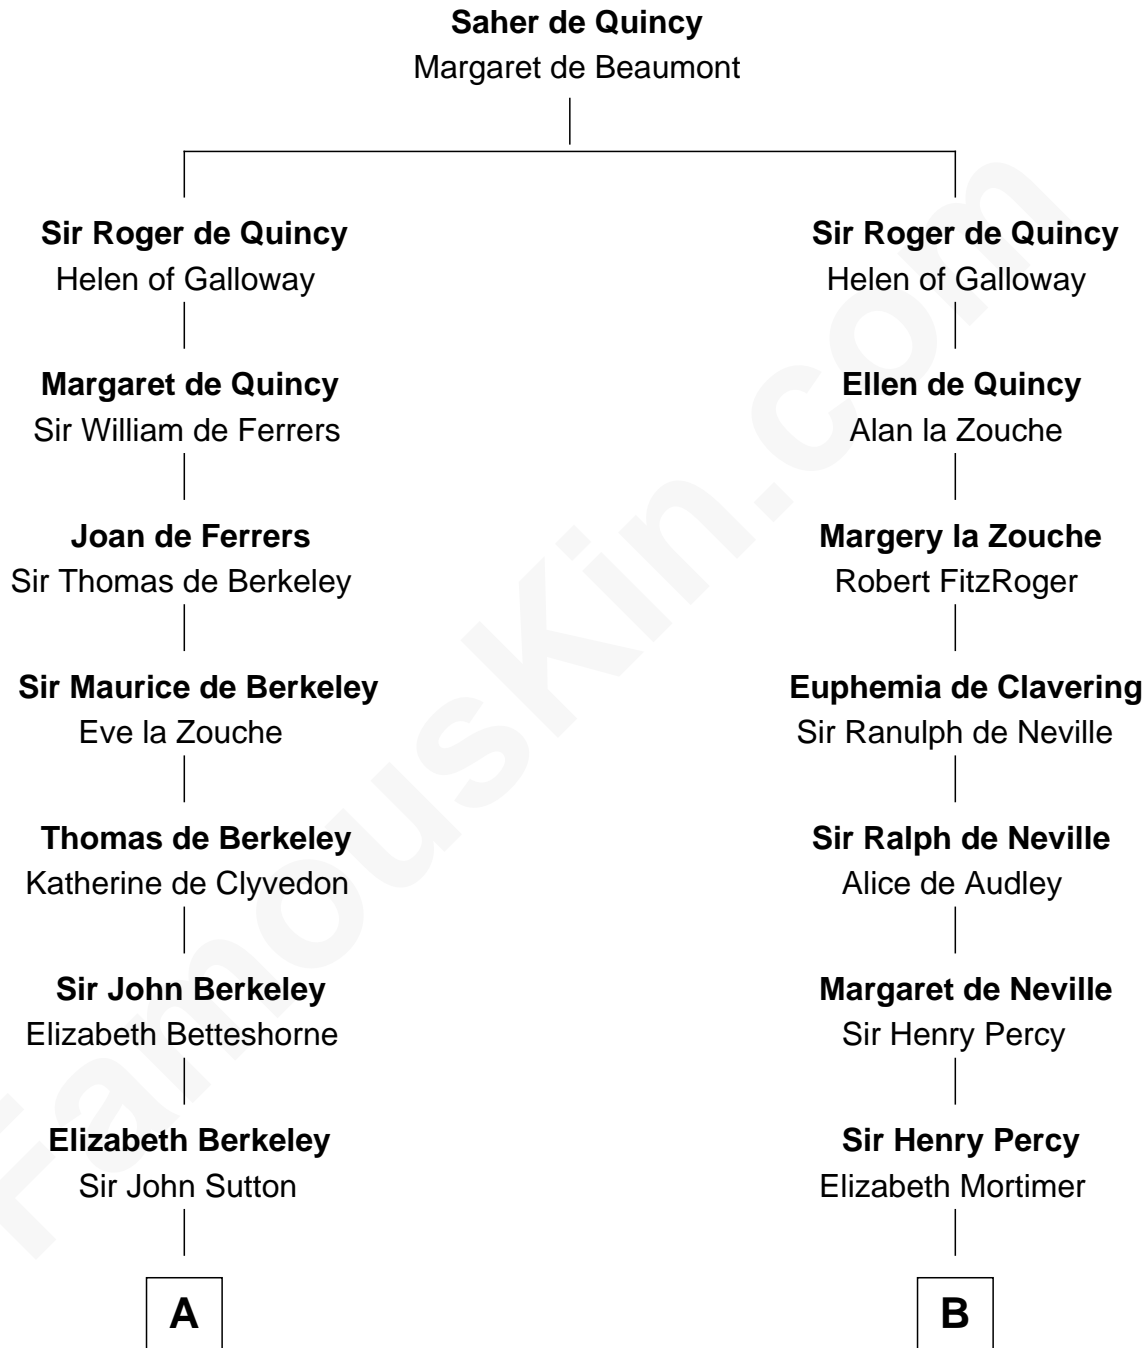

## Relationship Chart of

### Sir Winston Churchill

*Prime Minister of the United Kingdom*

11th cousin 10 times removed of

**Jane Seymour**

*3rd Wife of King Henry VIII*

**C**

**Jane Paget**  
George Stewart

**Jane Stewart**  
Sir George Spencer-Churchill