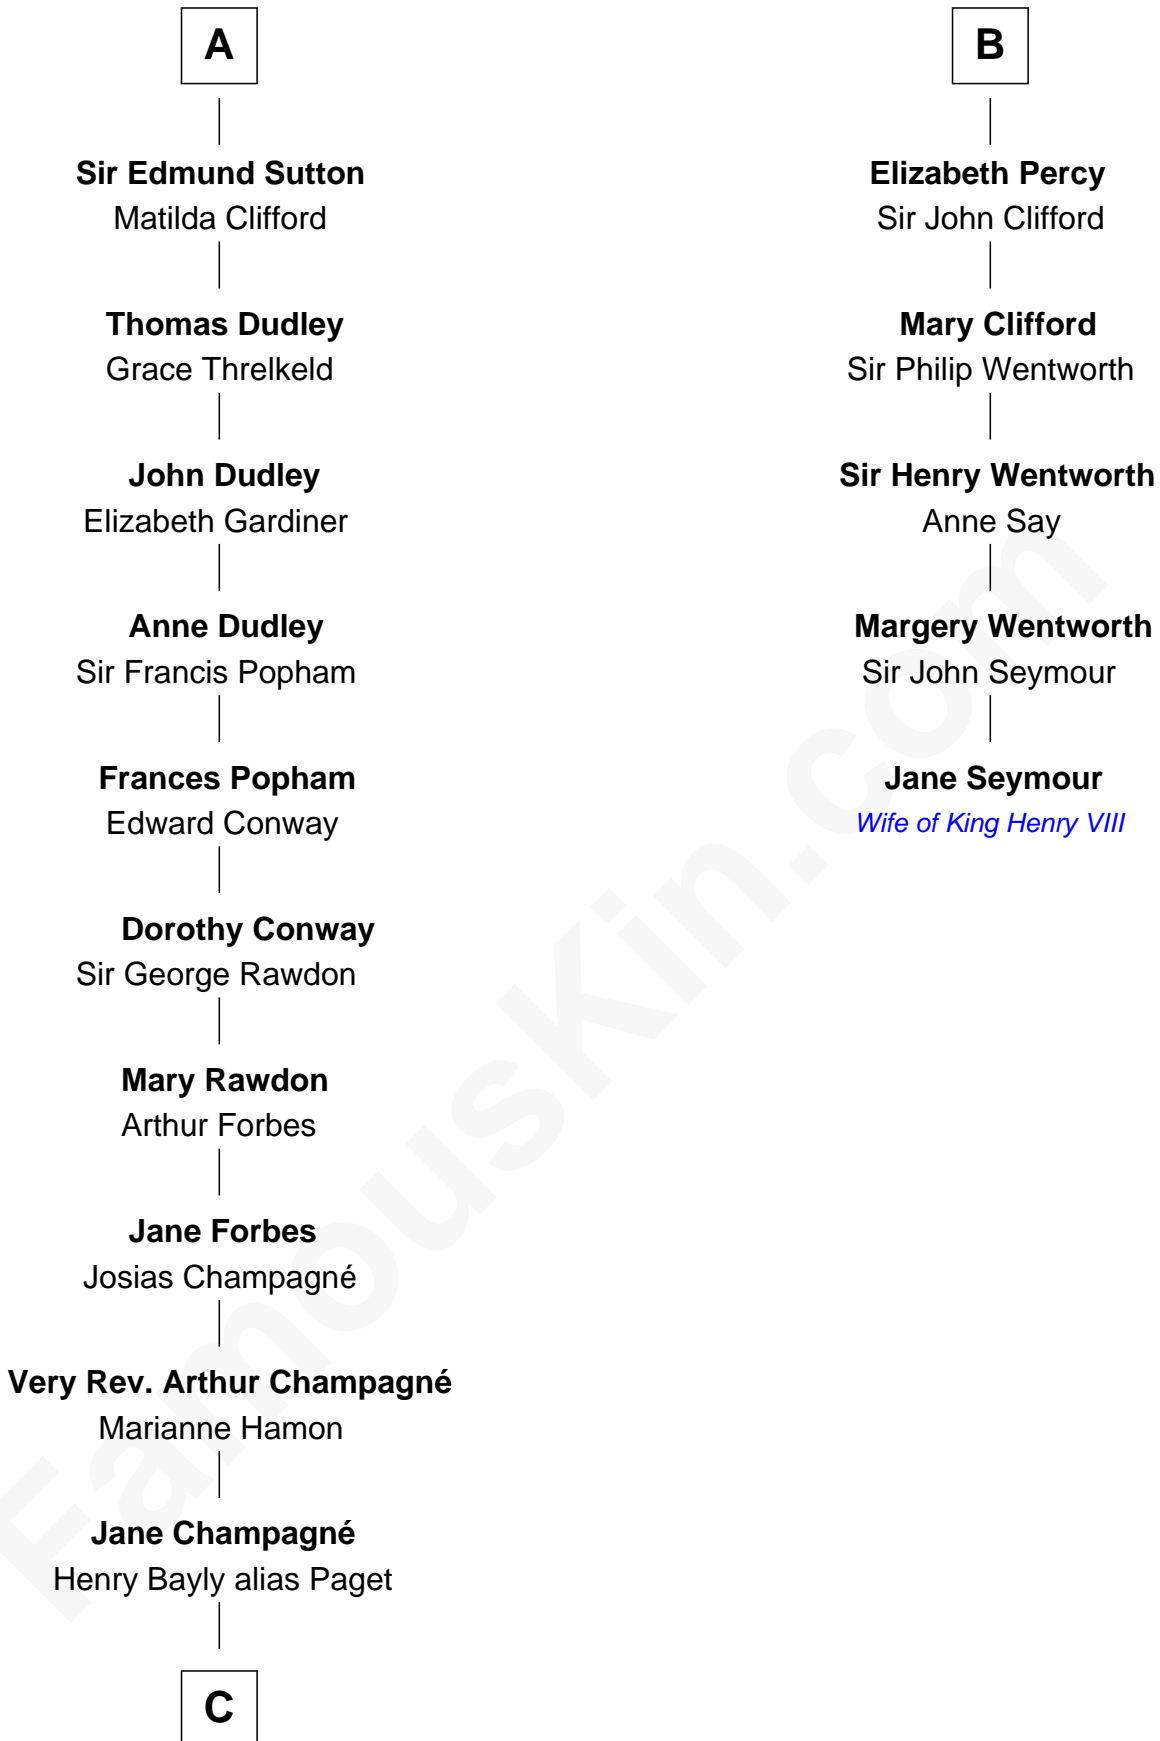

## Relationship Chart of

### Sir Winston Churchill

*Prime Minister of the United Kingdom*

11th cousin 10 times removed of

**Jane Seymour**

*3rd Wife of King Henry VIII*

**C**

**Jane Paget**  
George Stewart

**Jane Stewart**  
Sir George Spencer-Churchill

**Sir John Winston Spencer-Churchill**  
Frances Anne Emily Vane

**Randolph Henry Spencer-Churchill**  
Jeanette Jerome

**Sir Winston Churchill**  
*Prime Minister of the United Kingdom*

FamousKin.com