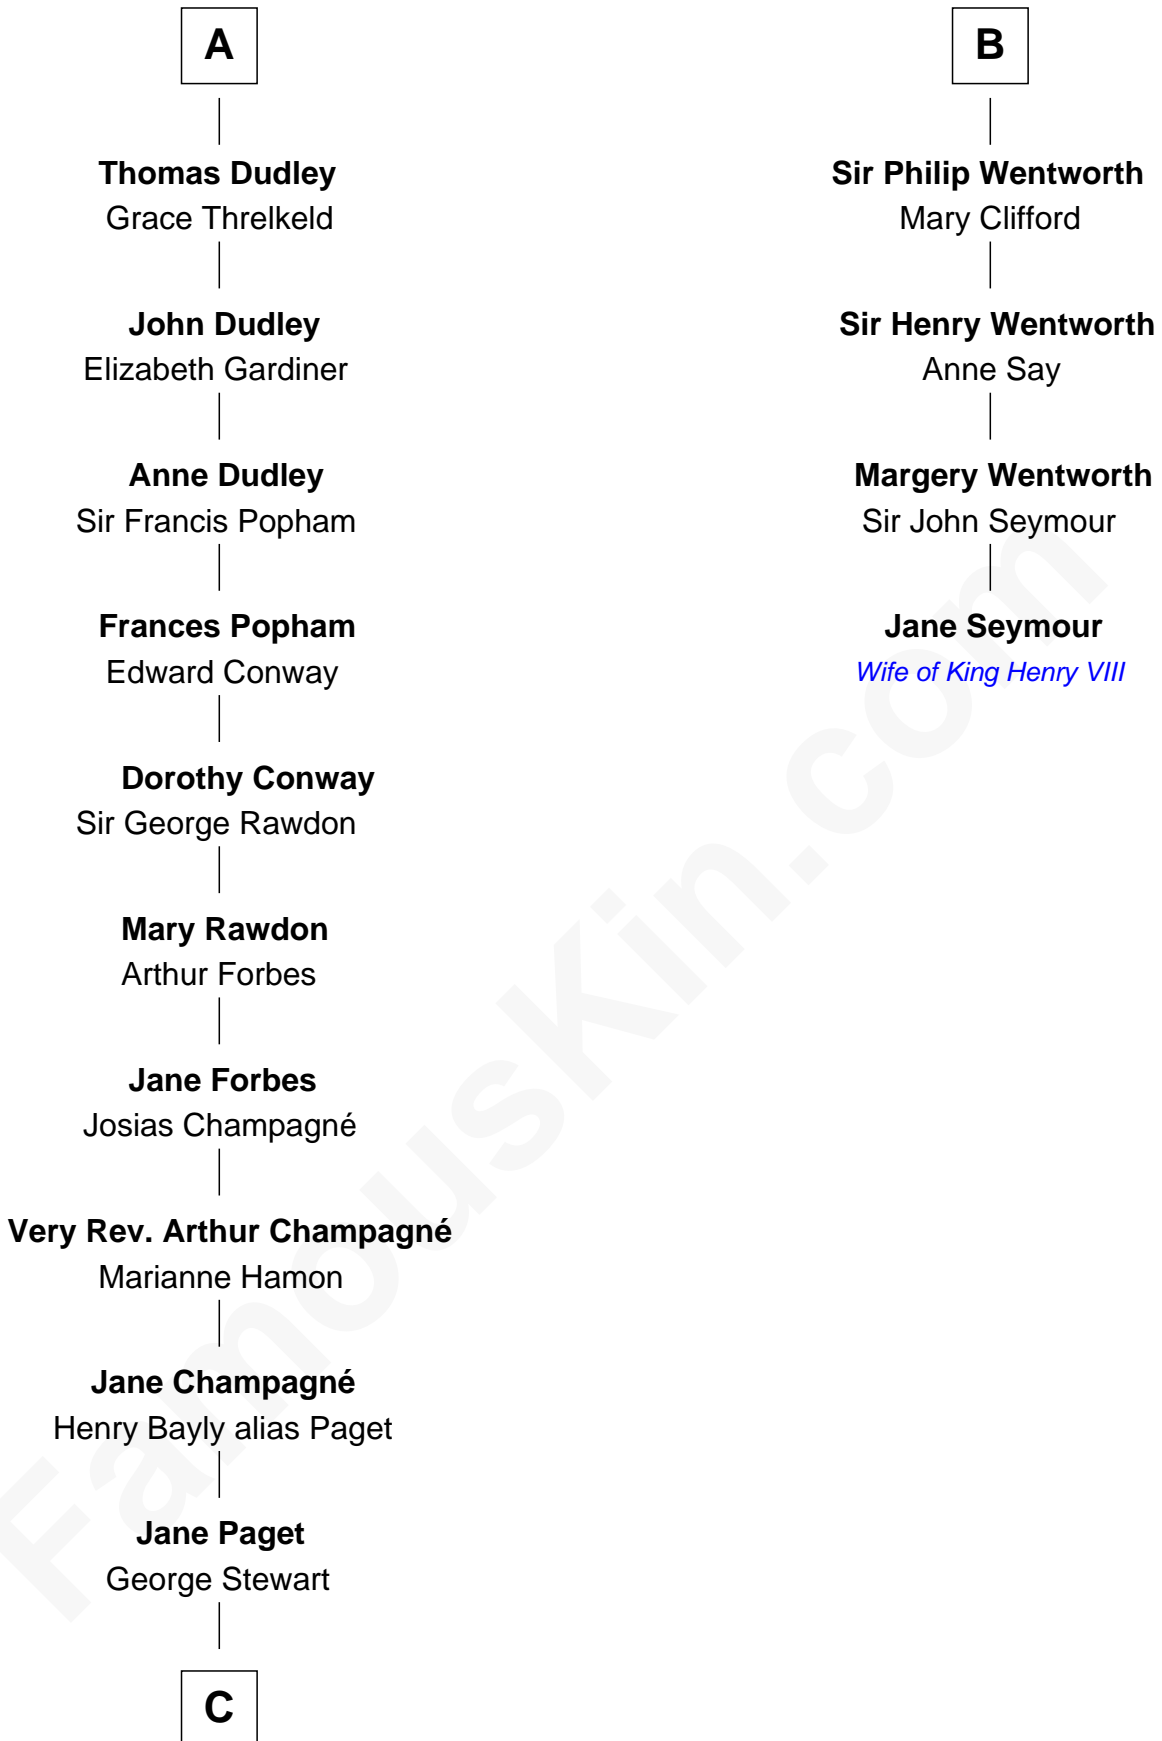

FamousKin.com

Relationship Chart of

Sir Winston Churchill

Prime Minister of the United Kingdom

10th cousin 10 times removed of

Jane Seymour

3rd Wife of King Henry VIII

Alan la Zouche
Alice de Belmeis

C

—
Jane Stewart

Sir George Spencer-Churchill

—
Sir John Winston Spencer-Churchill

Frances Anne Emily Vane

—
Randolph Henry Spencer-Churchill

Jeanette Jerome

—
Sir Winston Churchill

Prime Minister of the United Kingdom

FamousKin.com