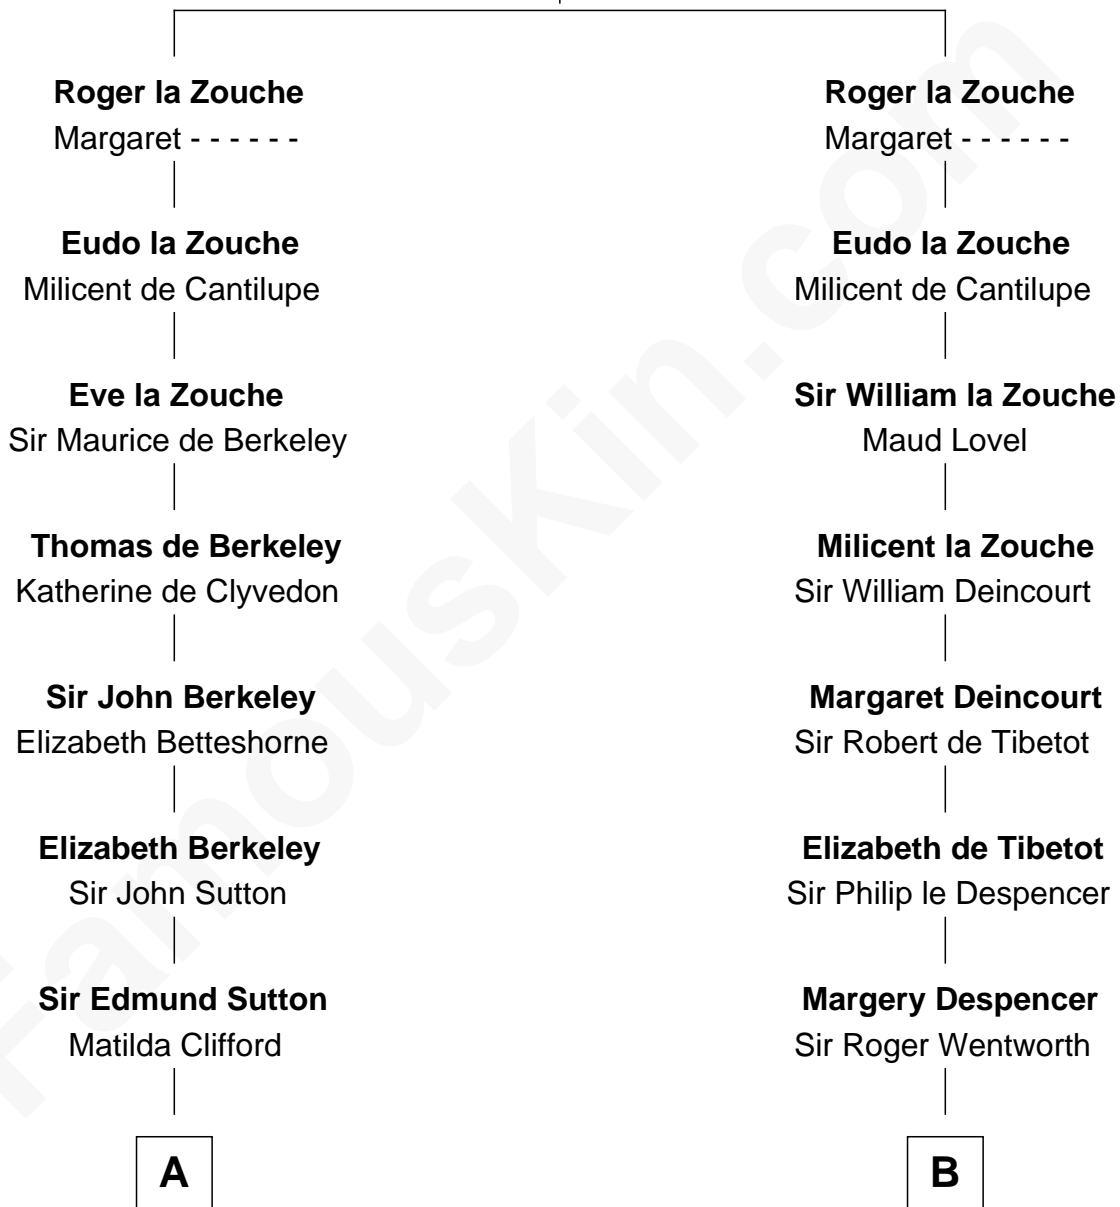

FamousKin.com

Relationship Chart of

Sir Winston Churchill

Prime Minister of the United Kingdom

10th cousin 10 times removed of

Jane Seymour

3rd Wife of King Henry VIII

Alan la Zouche
Alice de Belmeis

C

—
Jane Stewart

Sir George Spencer-Churchill

—
Sir John Winston Spencer-Churchill

Frances Anne Emily Vane

—
Randolph Henry Spencer-Churchill

Jeanette Jerome

—
Sir Winston Churchill

Prime Minister of the United Kingdom

FamousKin.com