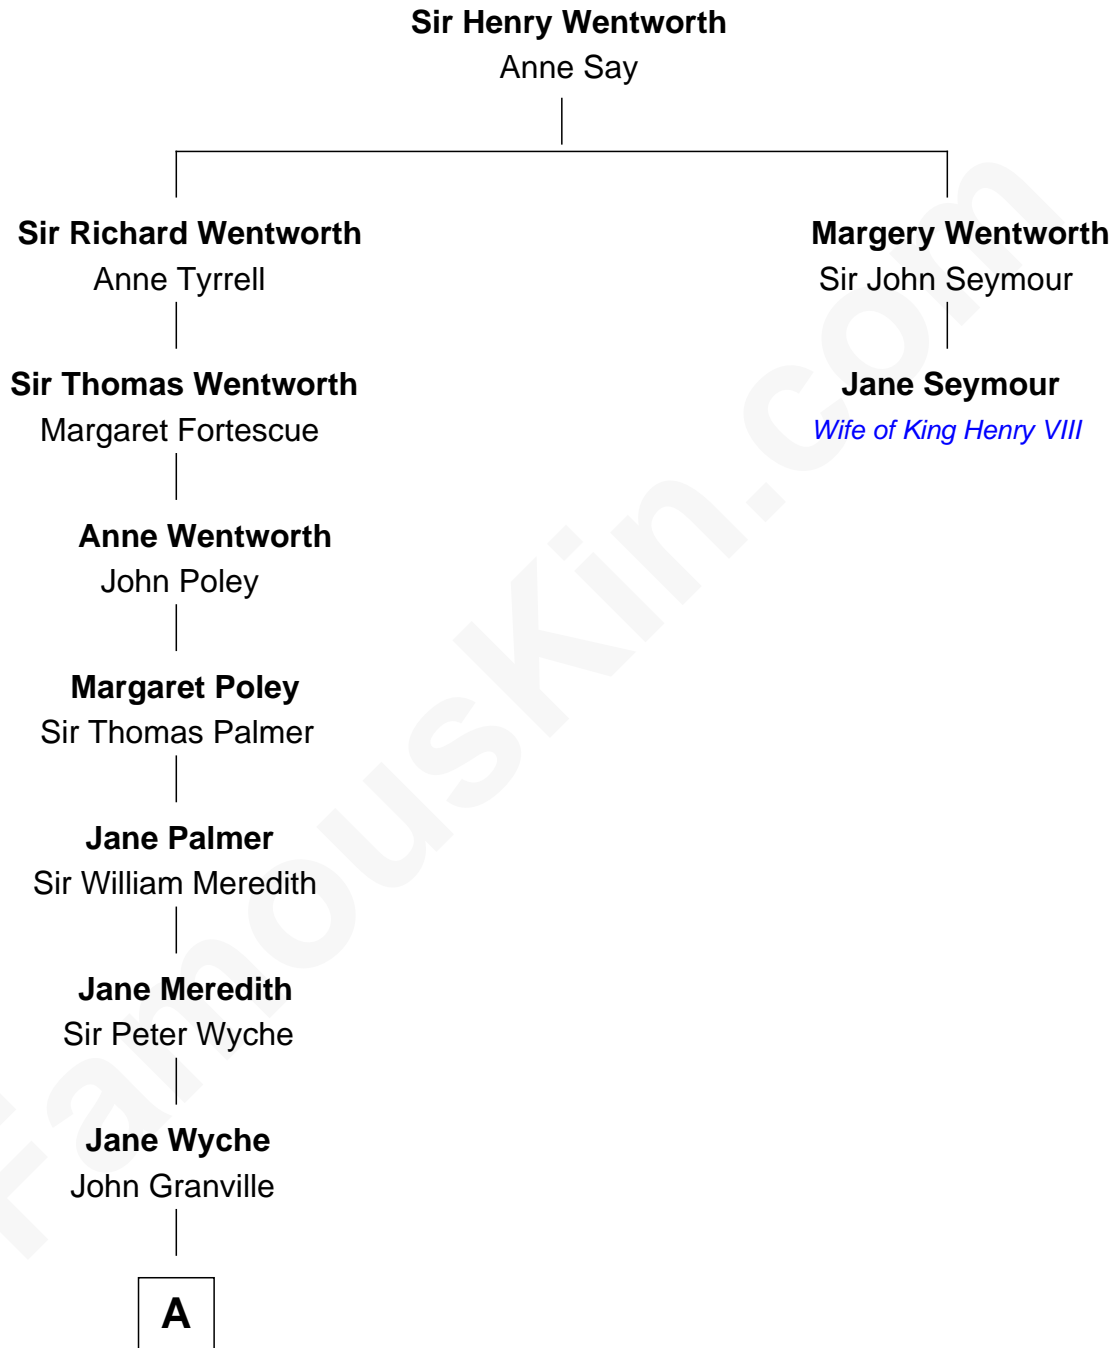

## Relationship Chart of

### Sir Winston Churchill

*Prime Minister of the United Kingdom*

1st cousin 15 times removed of

**Jane Seymour**

*3rd Wife of King Henry VIII*

**A**

**Jane Granville**  
Sir William Leveson-Gower

**John Leveson-Gower**  
Catherine Manners

**John Leveson-Gower**  
Evelyn Pierrepont

**Gertrude Leveson-Gower**  
John Russell

**Caroline Russell**  
Sir George Spencer

**George Spencer**  
Susan Stewart

**Sir George Spencer-Churchill**  
Jane Stewart