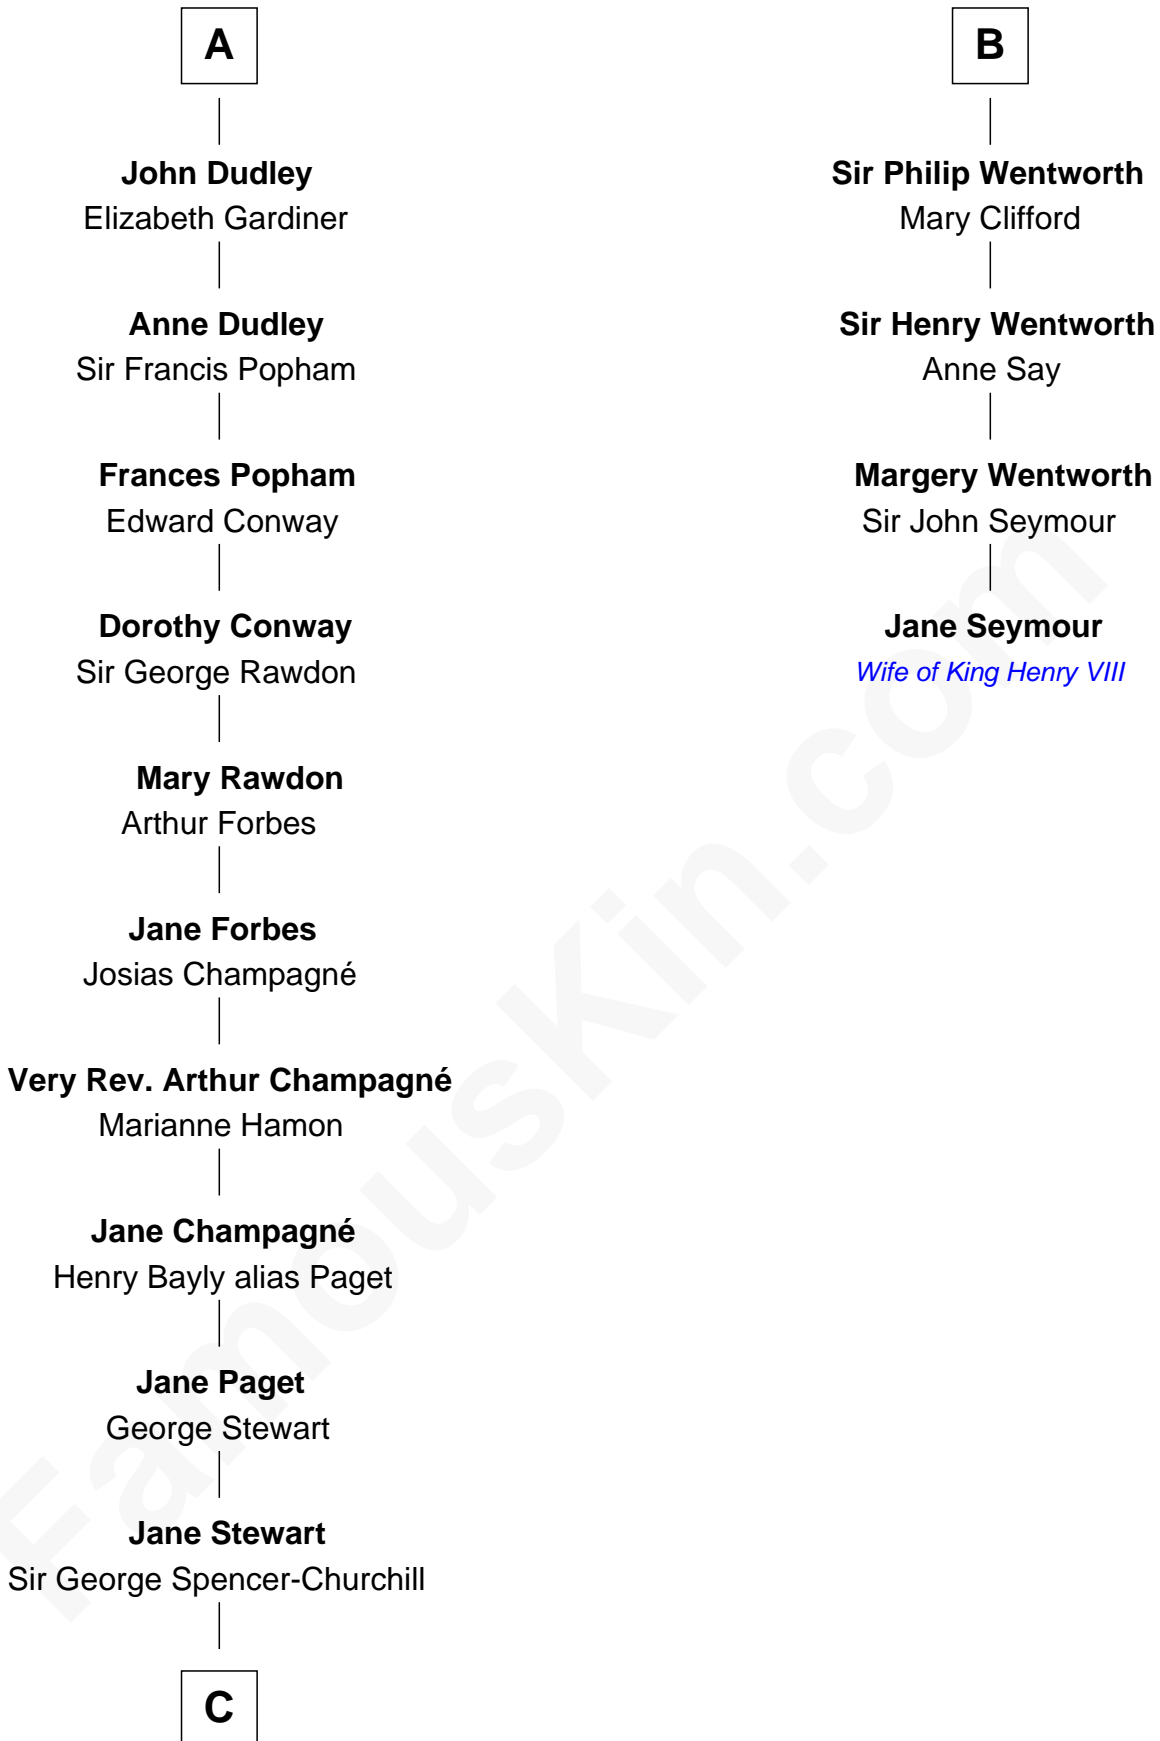

### Sir Winston Churchill

*Prime Minister of the United Kingdom*

**10th cousin 9 times removed of**

**Jane Seymour**

*3rd Wife of King Henry VIII*

**Sir William de Ferrers**

*with wife*  
*Margaret de Quincy*

**Thomas de Berkeley**  
Katherine de Clyvedon

**John Deincourt**  
-----

**Sir John Berkeley**  
Elizabeth Betteshorne

**Sir William Deincourt**  
Milicent la Zouche

**Elizabeth Berkeley**  
Sir John Sutton

**Margaret Deincourt**  
Sir Robert de Tibetot

**Sir Edmund Sutton**  
Matilda Clifford

**Elizabeth de Tibetot**  
Sir Philip le Despencer

**Thomas Dudley**  
Grace Threlkeld

**Margery Despencer**  
Sir Roger Wentworth

**A**

**B**

C

—  
**Sir John Winston Spencer-Churchill**

Frances Anne Emily Vane

—  
**Randolph Henry Spencer-Churchill**

Jeanette Jerome

—  
**Sir Winston Churchill**