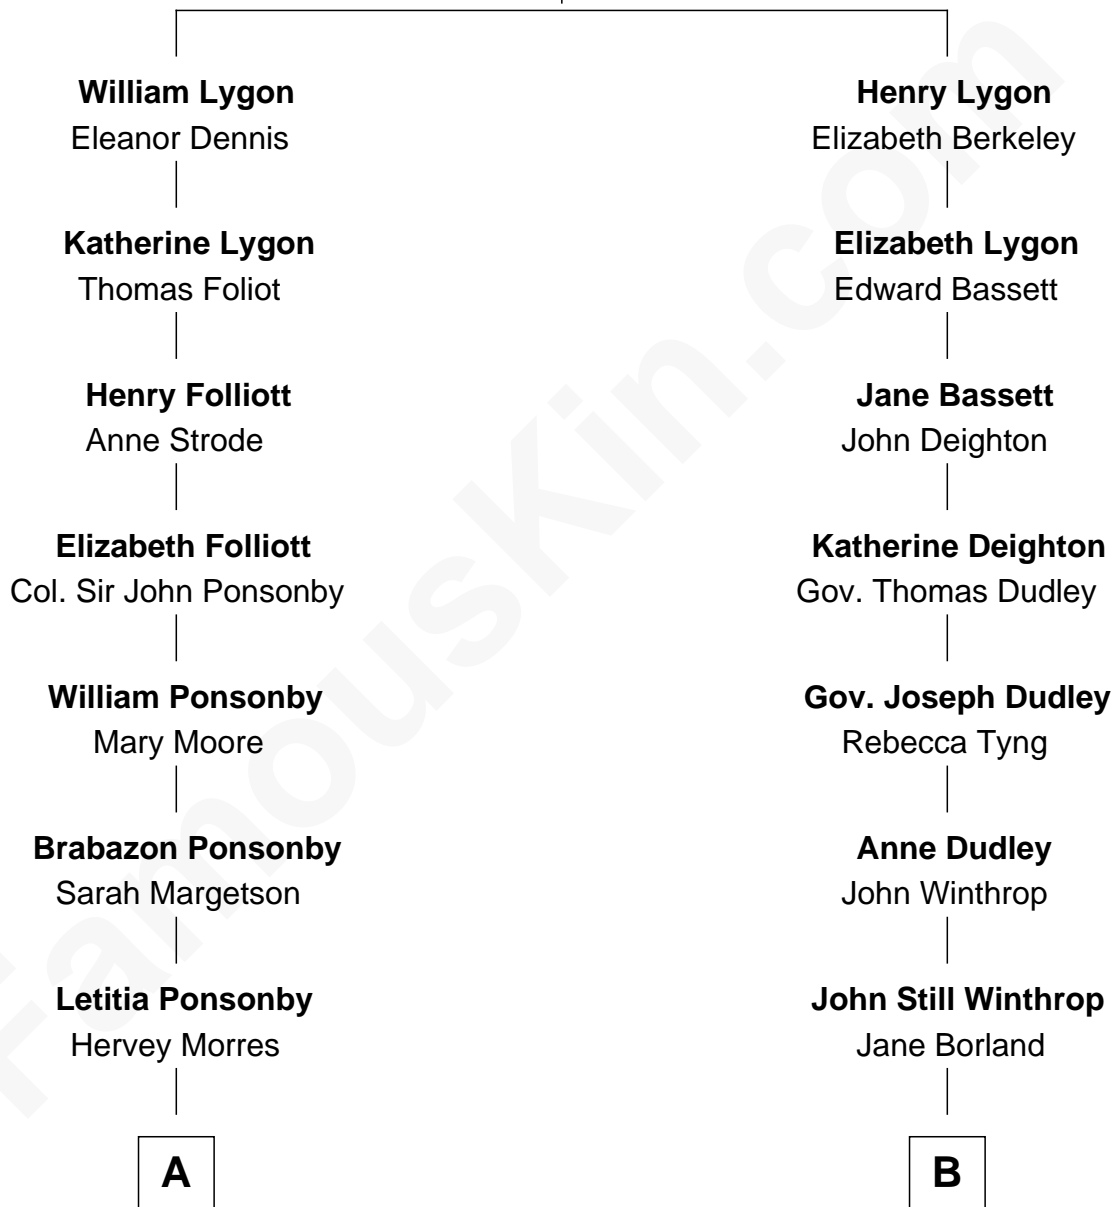

FamousKin.com Relationship Chart of

Sir Winston Churchill

Prime Minister of the United Kingdom

12th cousin 1 time removed of

John Adams Morgan

1952 Olympic Sailing Gold Medalist

Sir Richard Lygon

Margaret Greville

A

Letitia Morres
Sir Randal William McDonnell

Anne Catherine McDonnell
Sir Henry Vane

Frances Anne Emily Vane-Tempest
Sir Charles William Stewart

Frances Anne Emily Vane
Sir John Winston Spencer-Churchill

Randolph Henry Spencer-Churchill
Jeanette Jerome

Sir Winston Churchill
Prime Minister of the United Kingdom

B

Ann Winthrop
David Sears

David Sears
Miriam Clarke Mason

Harriet Elizabeth Sears
George Casper Crowninshield