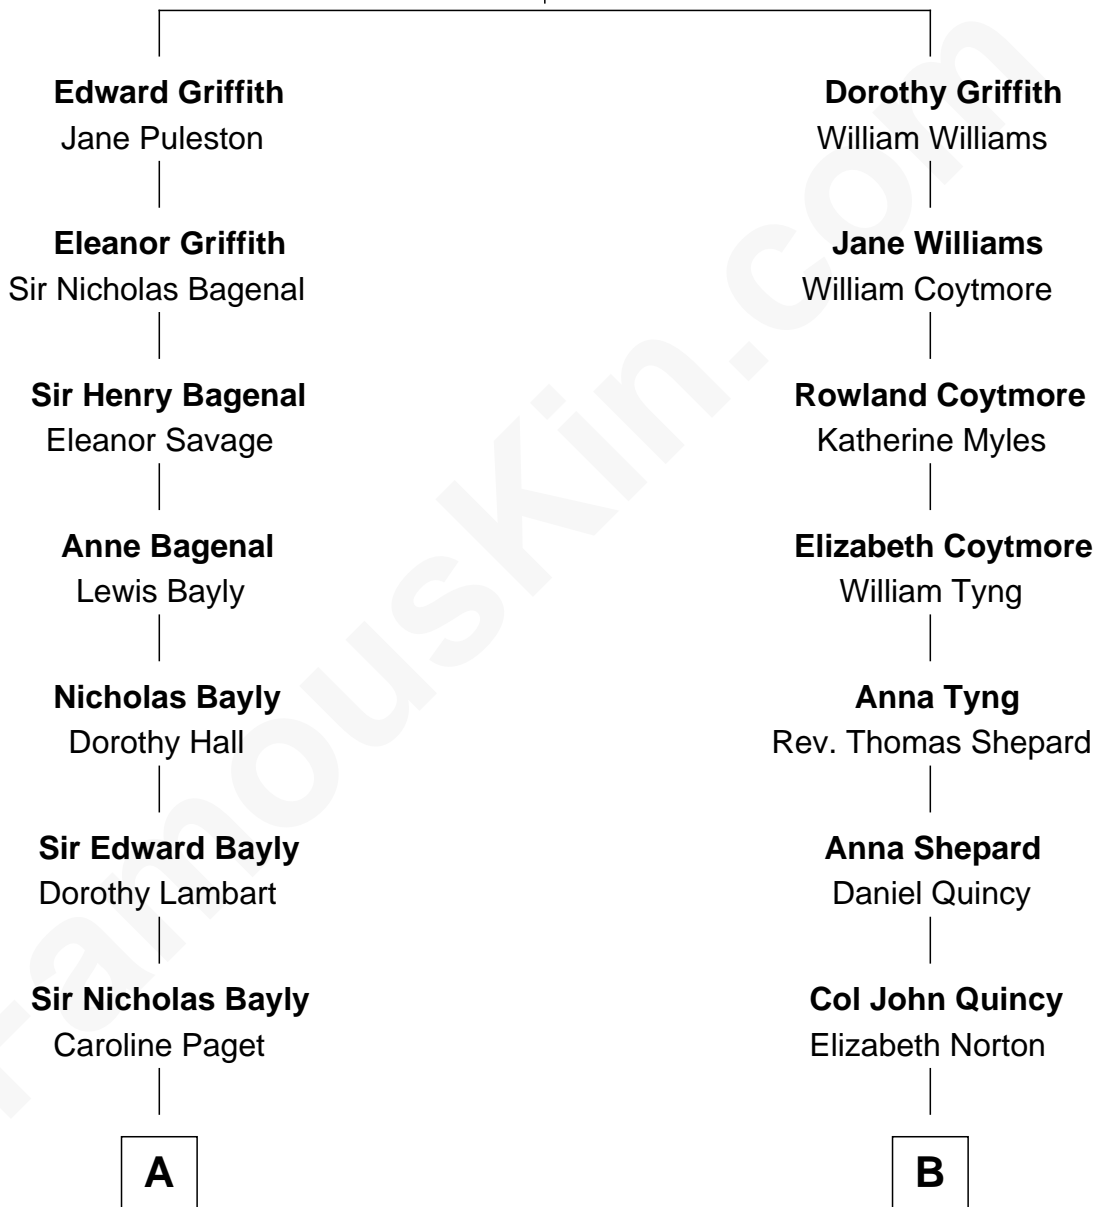

FamousKin.com

Relationship Chart of

Sir Winston Churchill

Prime Minister of the United Kingdom

12th cousin 2 times removed of

John Adams Morgan

1952 Olympic Sailing Gold Medalist

Sir William Griffith

Jane Stradling

A

Henry Bayly alias Paget

Jane Champagné

Jane Paget

George Stewart

Jane Stewart

Sir George Spencer-Churchill