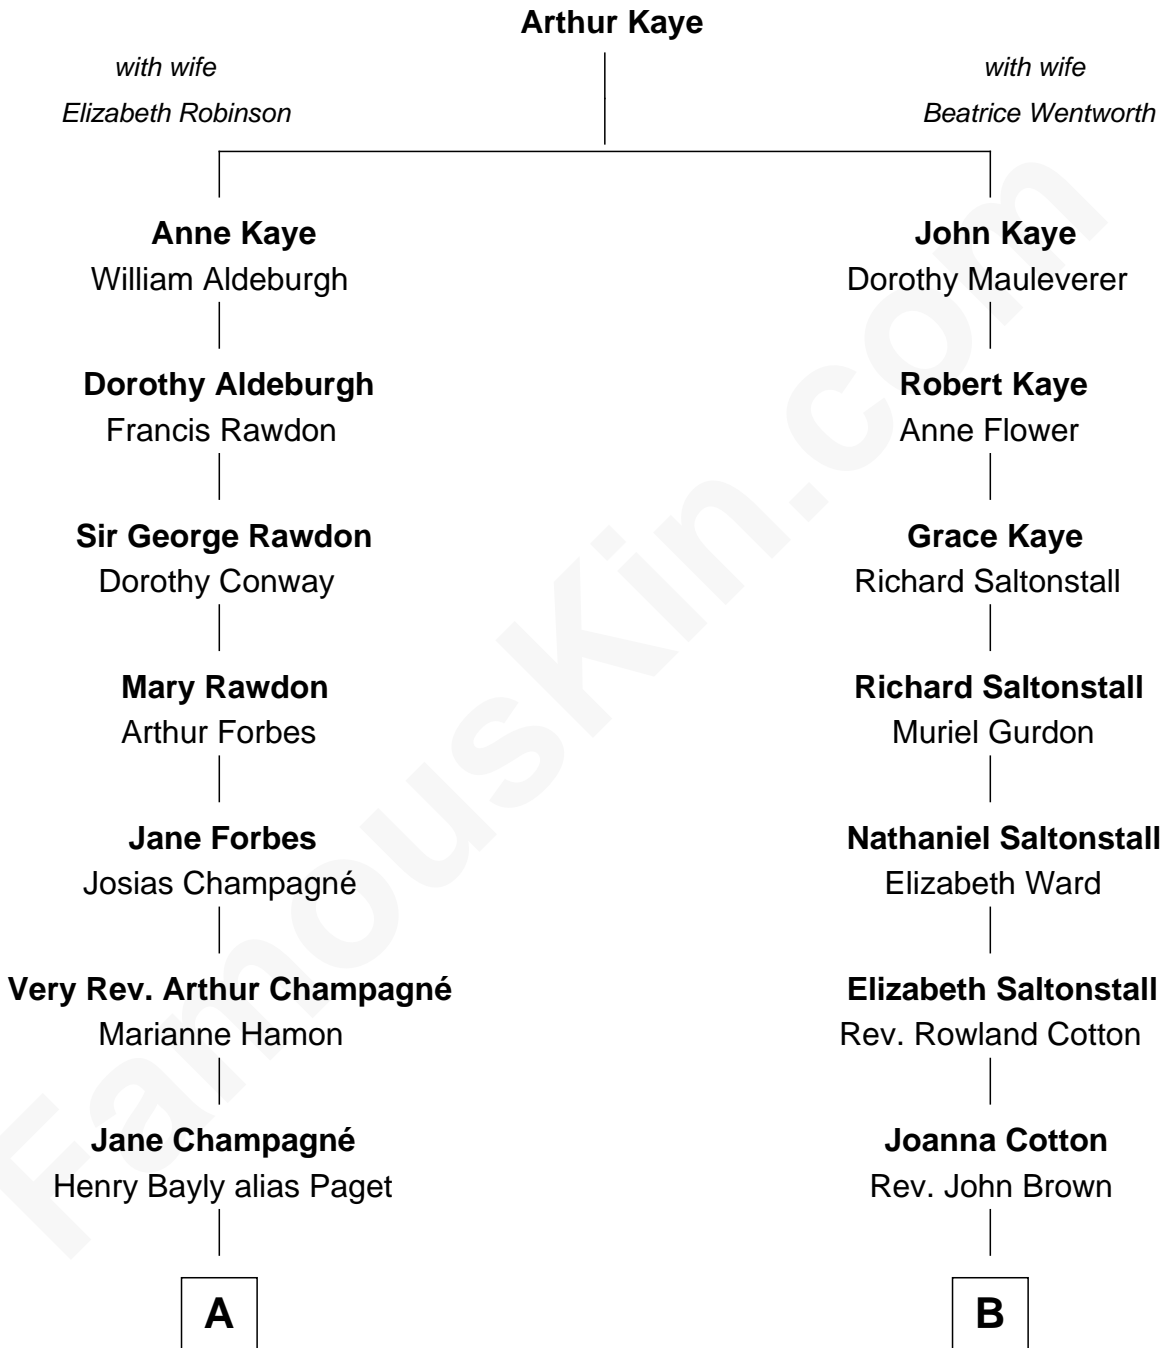

FamousKin.com

Relationship Chart of

Sir Winston Churchill

Prime Minister of the United Kingdom

11th cousin 2 times removed of

John Adams Morgan

1952 Olympic Sailing Gold Medalist

A

Jane Paget
George Stewart

Jane Stewart
Sir George Spencer-Churchill

Sir John Winston Spencer-Churchill
Frances Anne Emily Vane

Randolph Henry Spencer-Churchill
Jeanette Jerome

Sir Winston Churchill
Prime Minister of the United Kingdom