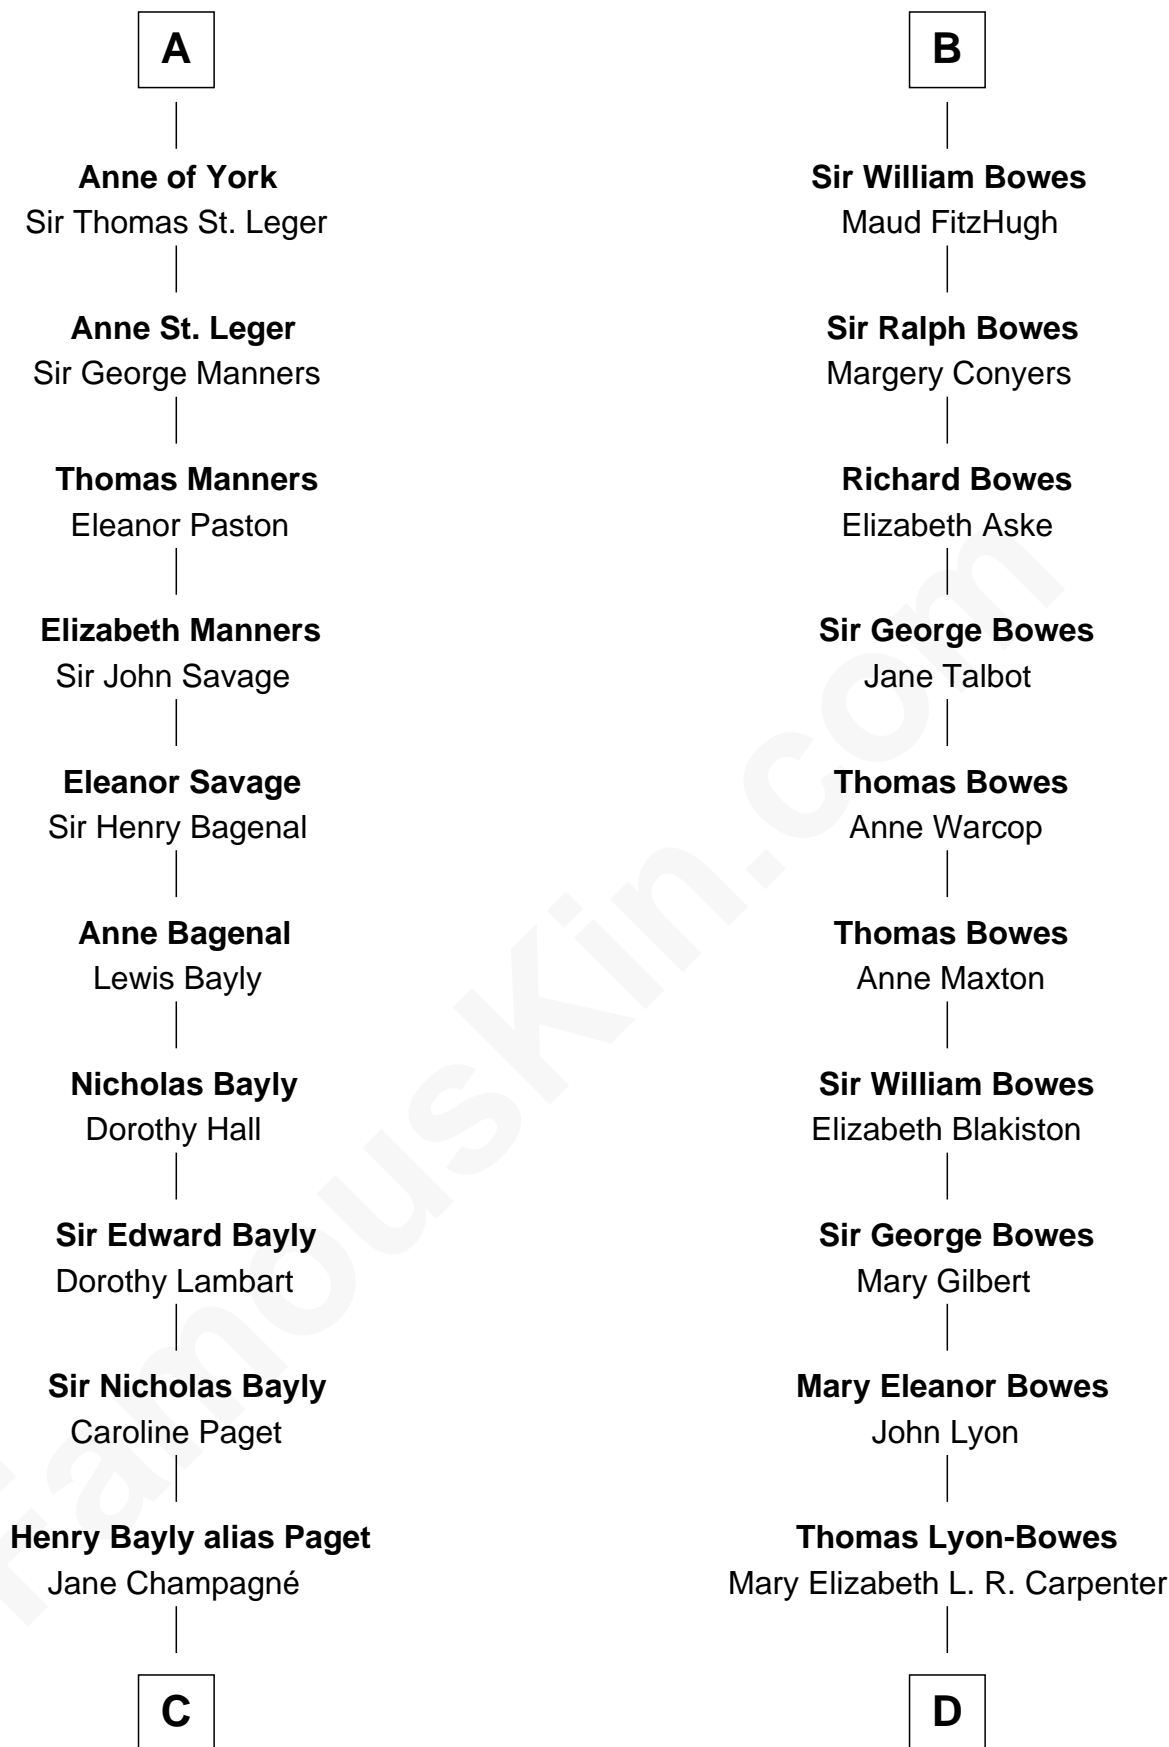

FamousKin.com

Relationship Chart of

Sir Winston Churchill

Prime Minister of the United Kingdom

21st cousin of

Queen Elizabeth II

Queen of the United Kingdom

Jean de Brienne
Jeanne de Chateaudun

Blanche de Brienne
Sir William de Fiennes

Margaret de Fiennes
Sir Edmund Mortimer

Iseult de Mortimer
Sir Hugh I de Audley

Alice de Audley
Sir Ralph de Neville

Sir John de Neville
Maude de Percy

Sir Ralph Neville
Joan Beaufort

Cecily Neville
Sir Richard Plantagenet

A

Blanche de Brienne
Sir William de Fiennes

Margaret de Fiennes
Sir Edmund Mortimer

Iseult de Mortimer
Sir Hugh I de Audley

Alice de Audley
Sir Ralph de Greystoke

Sir William de Greystoke
Joan FitzHenry

Sir Ralph de Greystoke
Katherine de Clifford

Joan de Greystoke
Sir William Bowes

B

C

Jane Paget
George Stewart

Jane Stewart
Sir George Spencer-Churchill

Sir John Winston Spencer-Churchill
Frances Anne Emily Vane