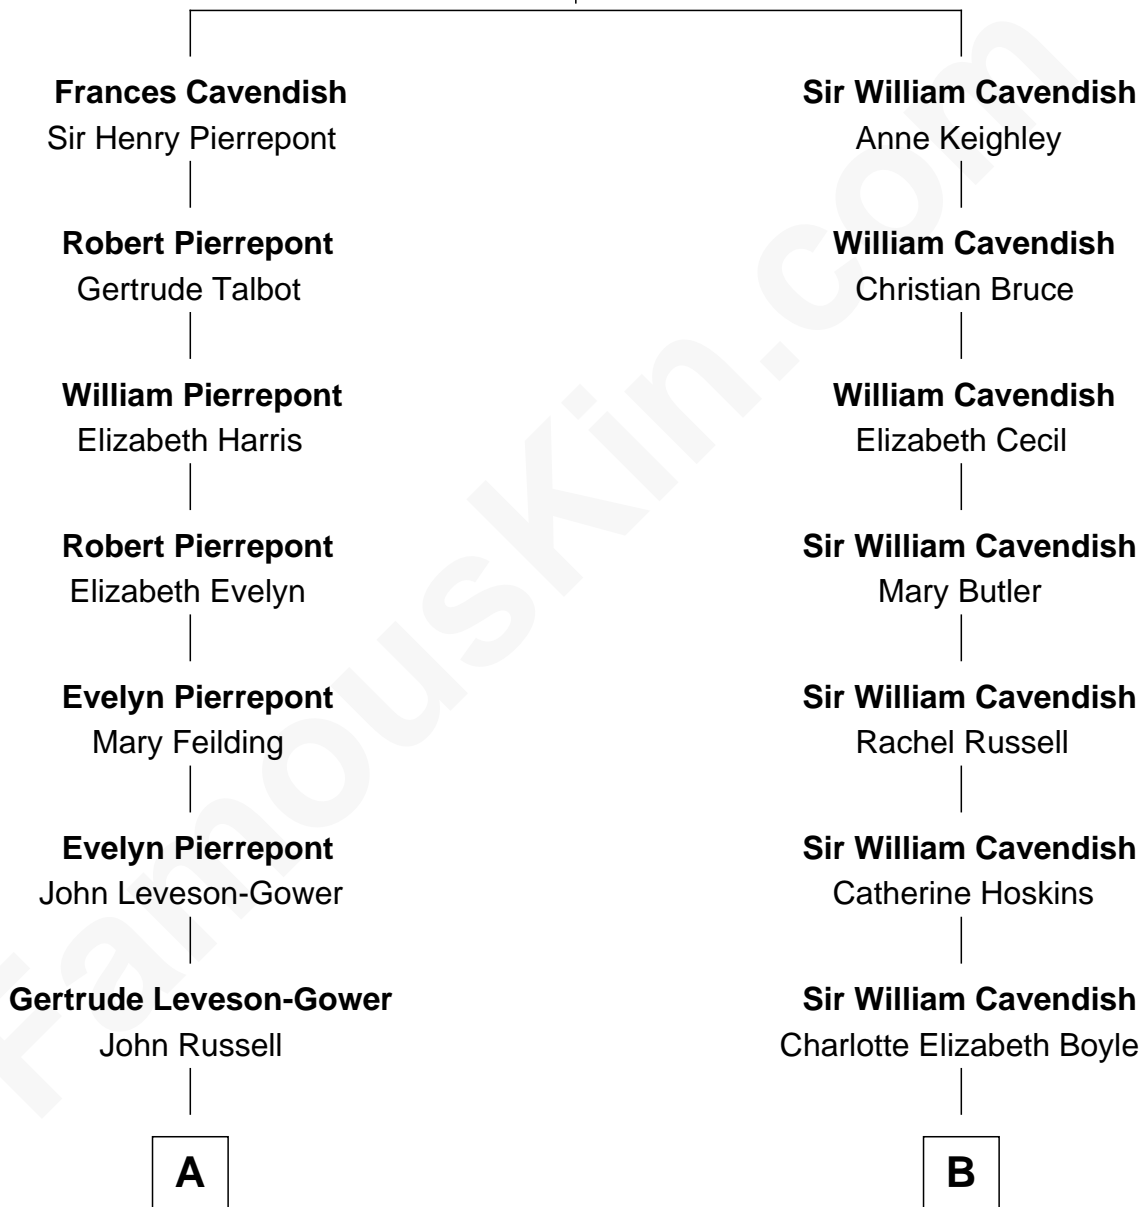

FamousKin.com

Relationship Chart of

Sir Winston Churchill

Prime Minister of the United Kingdom

12th cousin of

Queen Elizabeth II

Queen of the United Kingdom

Sir William Cavendish

Elizabeth Hardwick

A

Caroline Russell
Sir George Spencer

George Spencer
Susan Stewart

Sir George Spencer-Churchill
Jane Stewart

Sir John Winston Spencer-Churchill
Frances Anne Emily Vane

Randolph Henry Spencer-Churchill
Jeanette Jerome