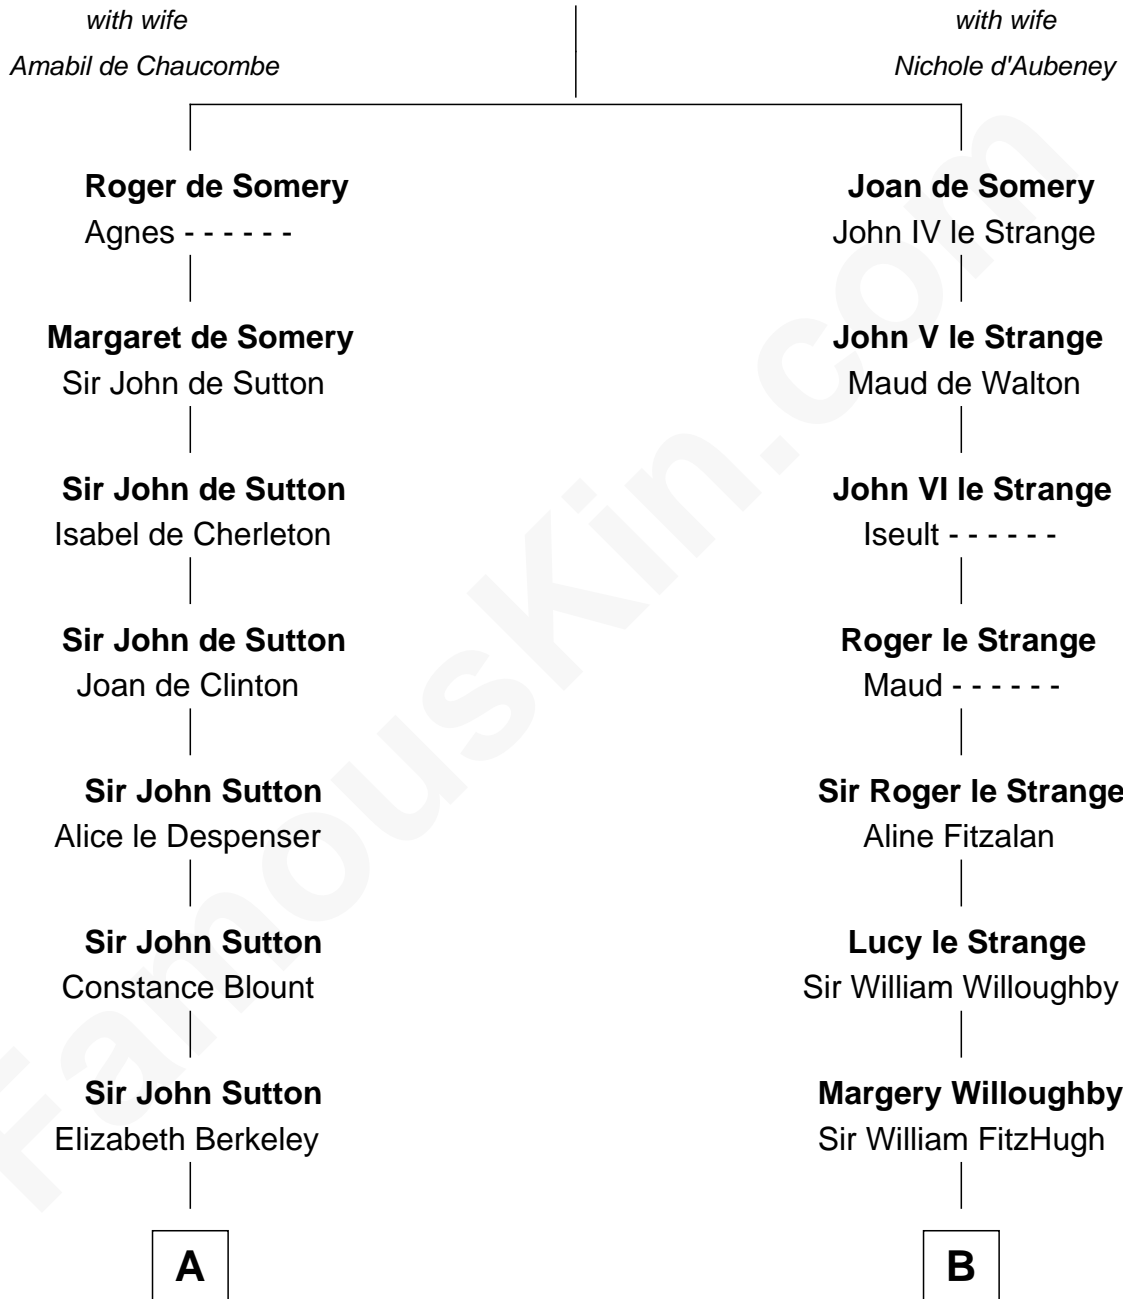

Sir Roger de Somery