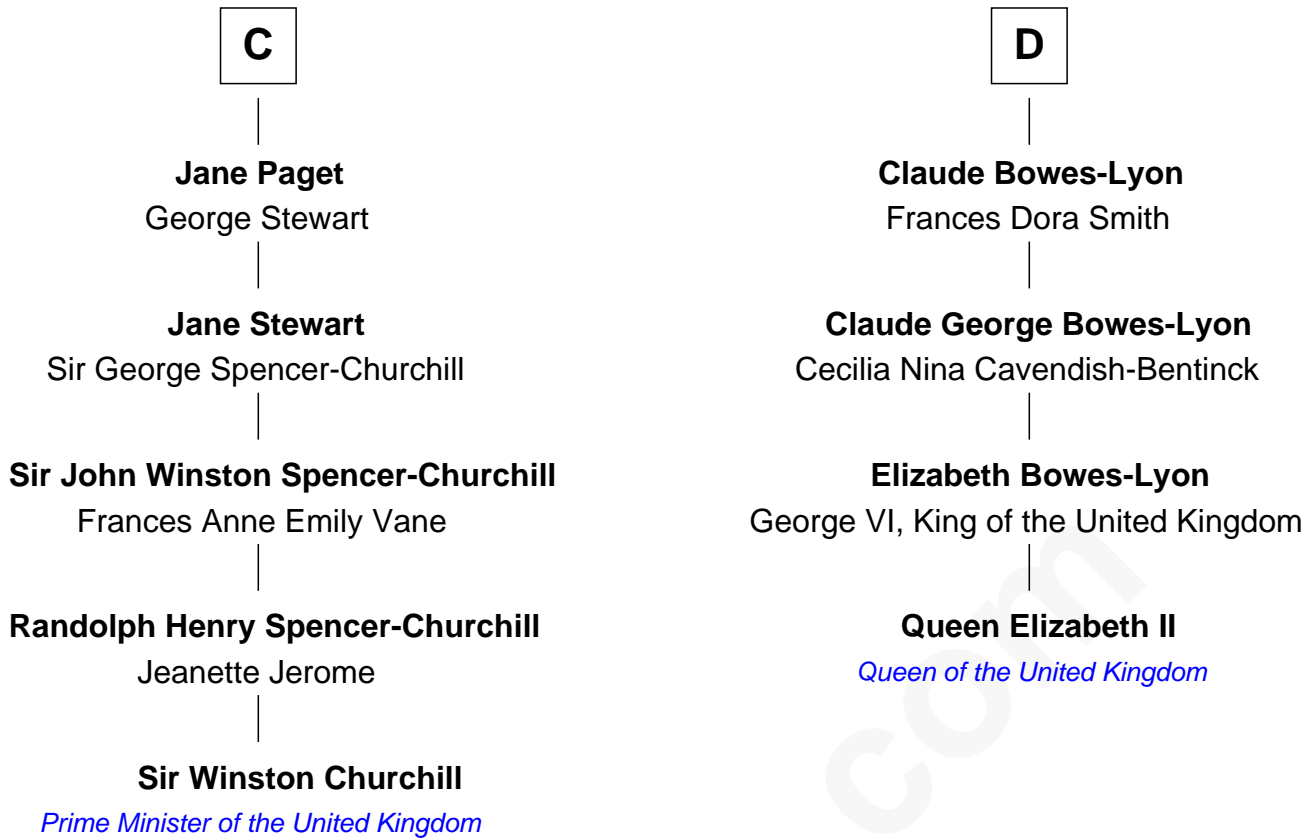

## Relationship Chart of

### Sir Winston Churchill

*Prime Minister of the United Kingdom*

20th cousin 1 time removed of

### Queen Elizabeth II

*Queen of the United Kingdom*

Elizabeth II photo by [Eric Draper](#)