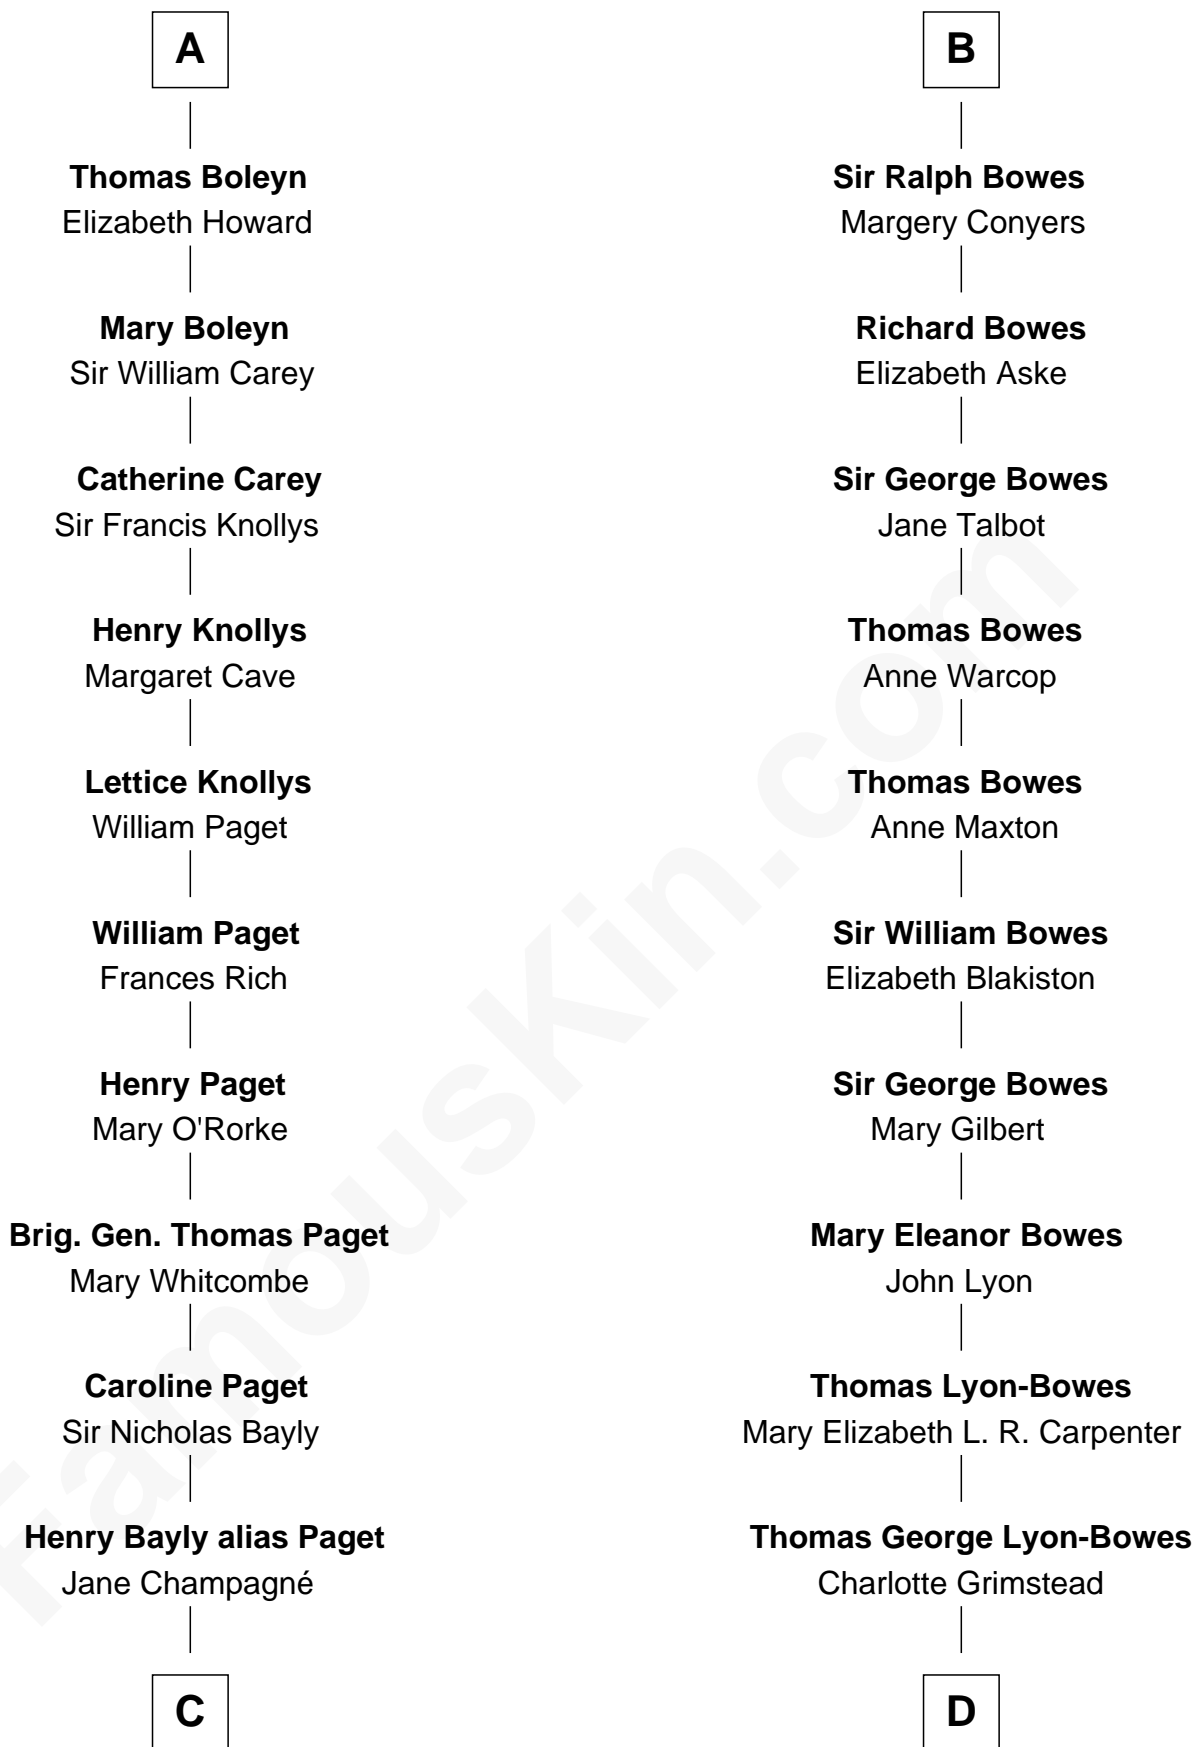

## Relationship Chart of

### Sir Winston Churchill

*Prime Minister of the United Kingdom*

20th cousin 1 time removed of

### Queen Elizabeth II

*Queen of the United Kingdom*

Elizabeth II photo by [Eric Draper](#)