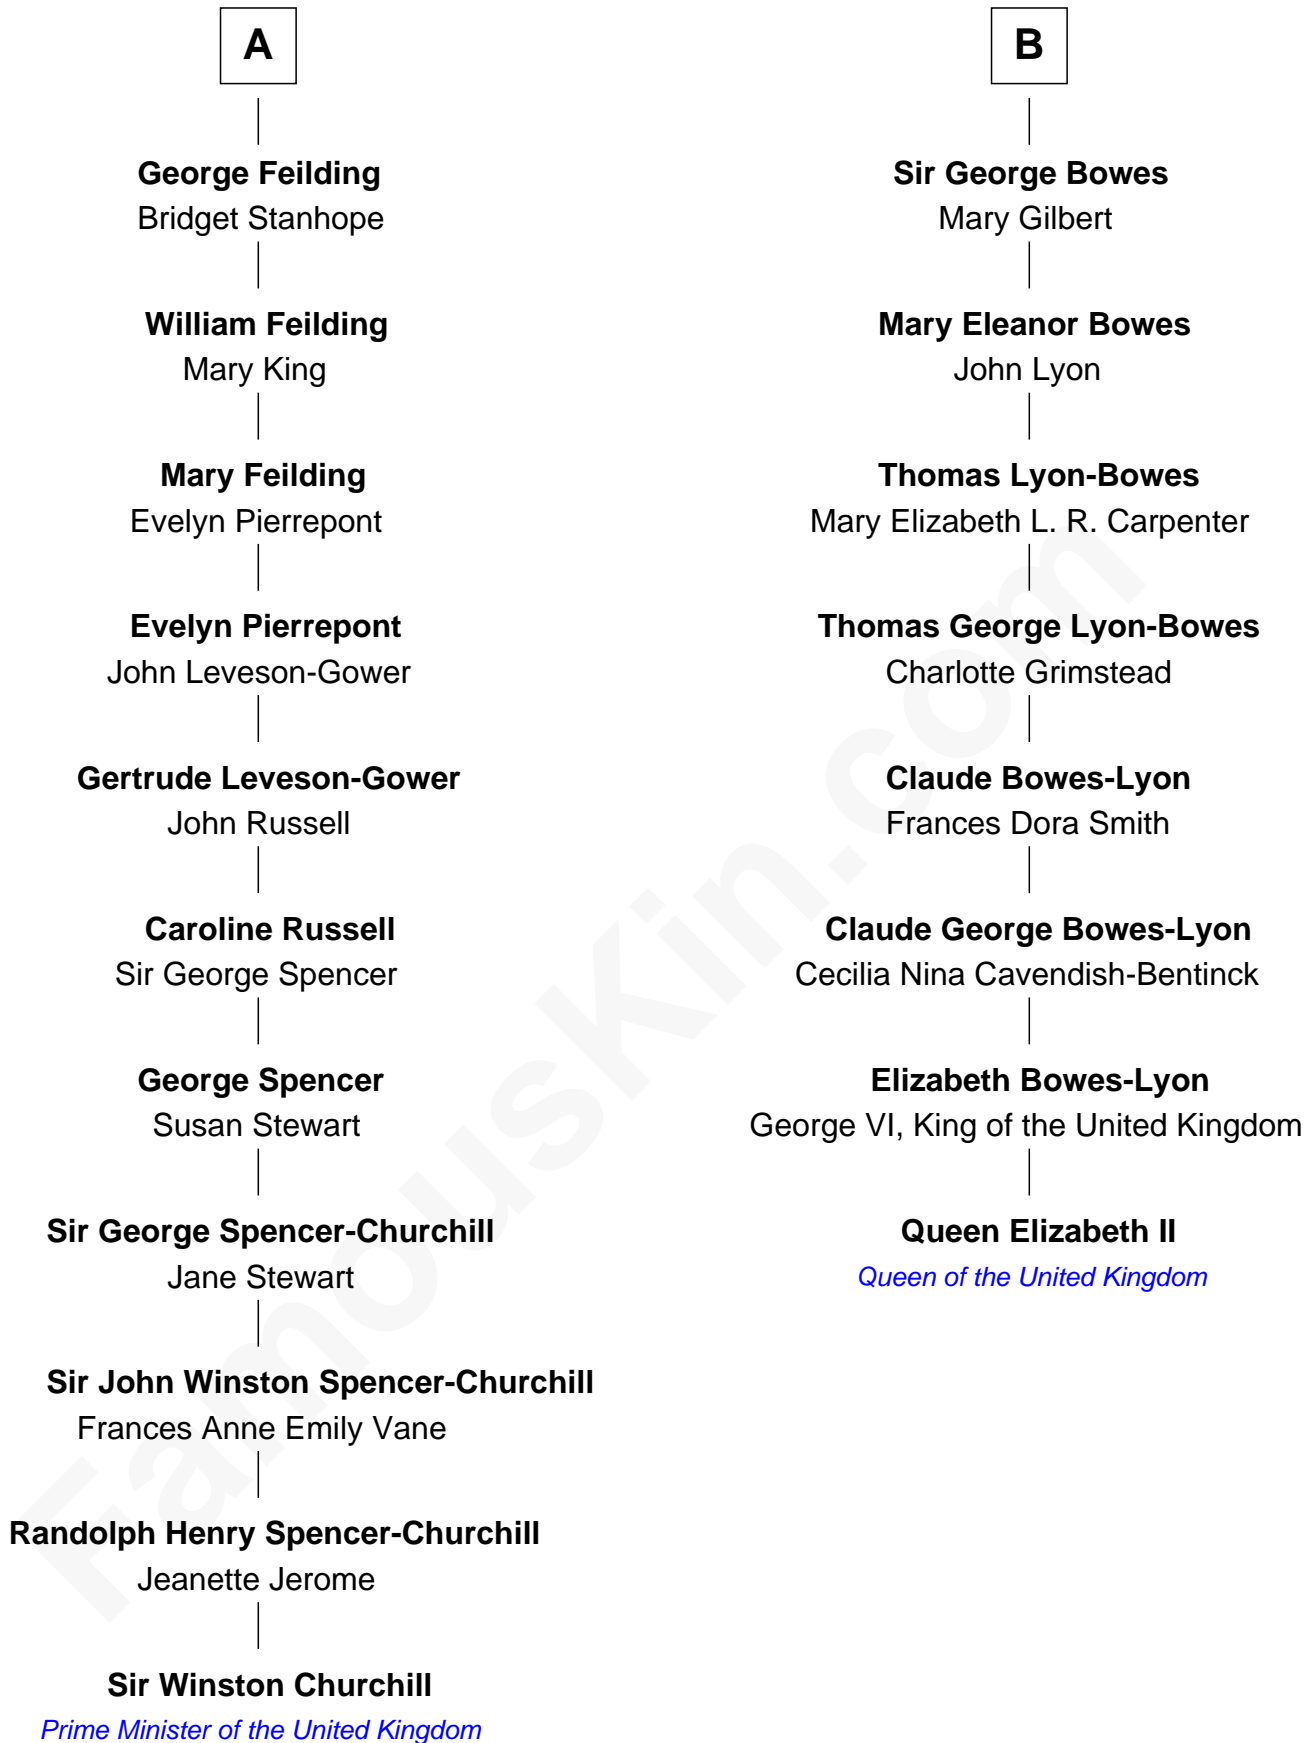

FamousKin.com

Relationship Chart of

Sir Winston Churchill

Prime Minister of the United Kingdom

14th cousin 3 times removed of

Queen Elizabeth II

Queen of the United Kingdom

Sir William FitzHugh

Margery Willoughby

Sir Henry FitzHugh

Alice de Neville

Elizabeth FitzHugh

Sir William Parr

William Parr

Mary Salisbury

Maud Parr

Sir Ralph Lane

Dorothy Lane

Sir William Feilding

Basil Feilding

Elizabeth Aston

William Feilding

Susan Villiers

A

Thomas Bowes

Anne Warcop

Thomas Bowes

Anne Maxton

Sir William Bowes

Elizabeth Blakiston

B

Elizabeth II photo by [Eric Draper](#)