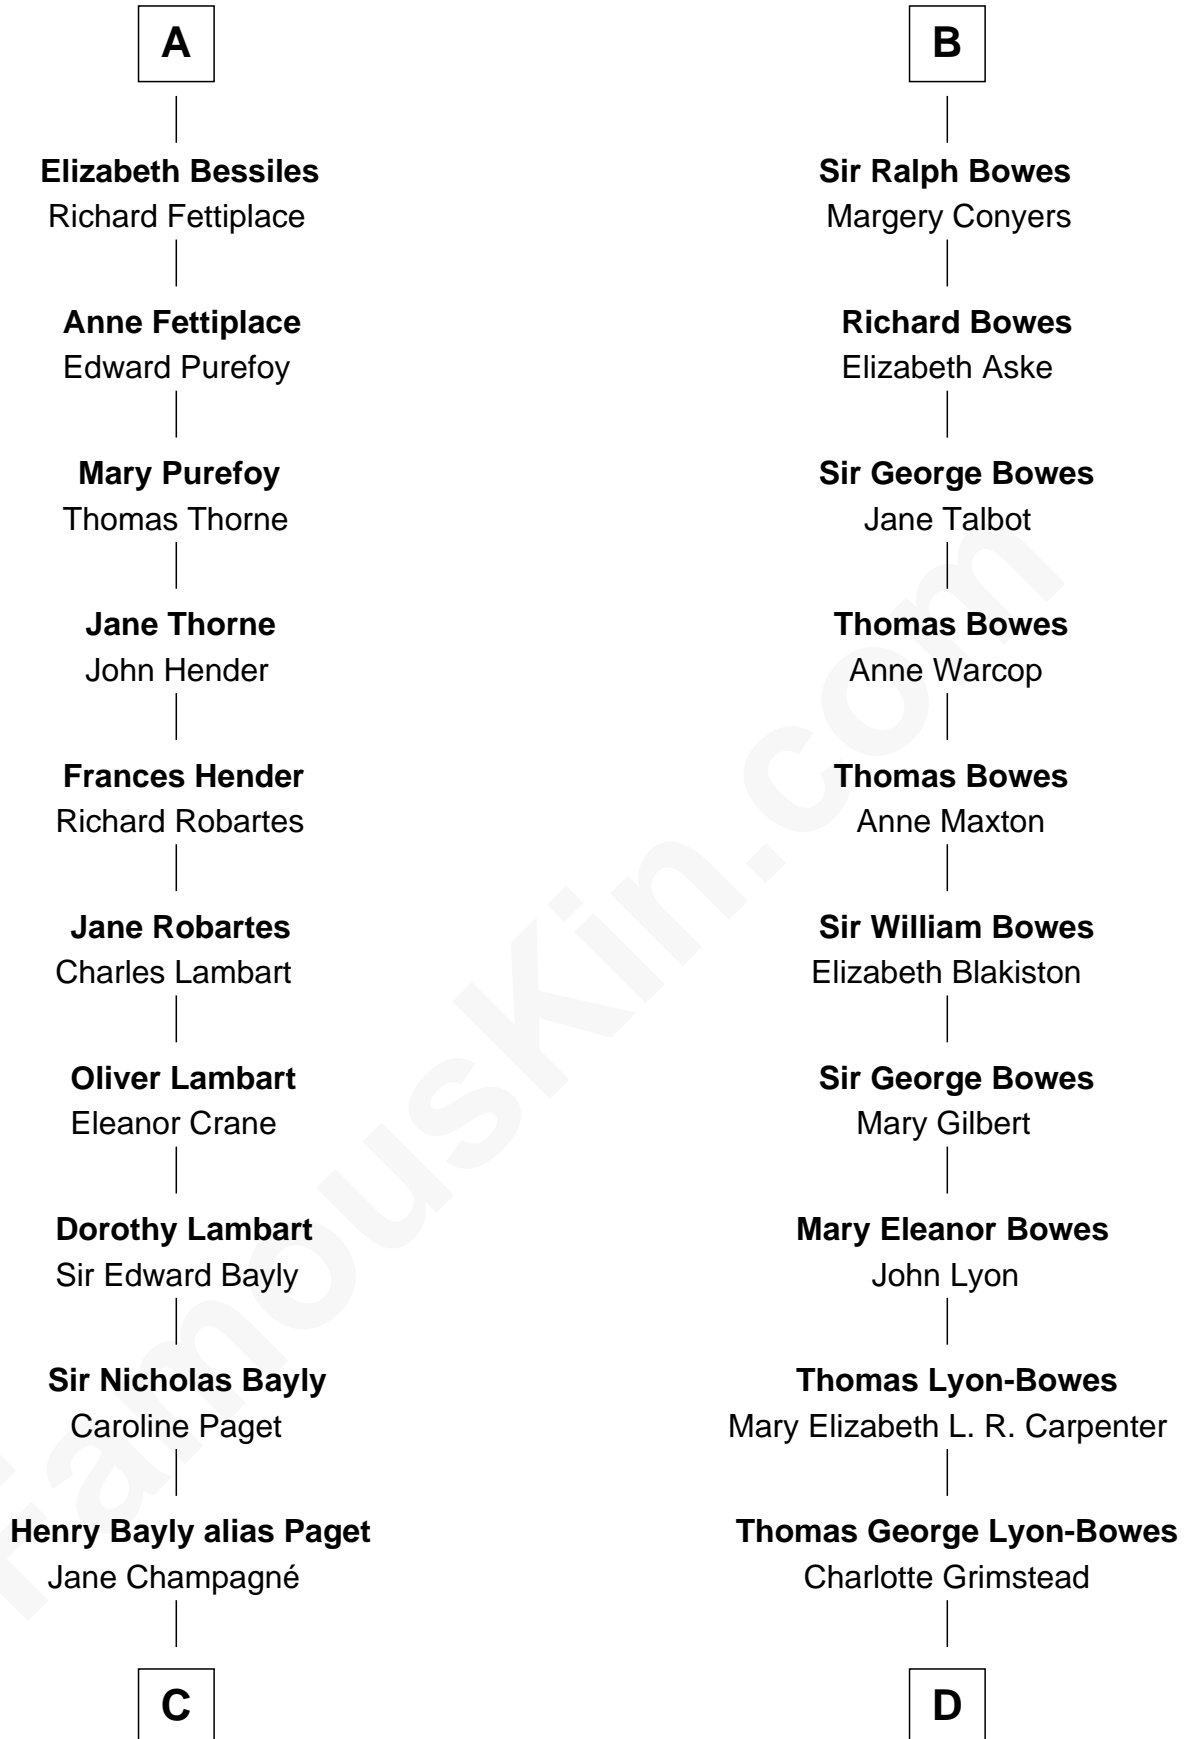

FamousKin.com

Relationship Chart of

Sir Winston Churchill

Prime Minister of the United Kingdom

20th cousin 1 time removed of

Queen Elizabeth II

Queen of the United Kingdom

Elizabeth II photo by [Eric Draper](#)