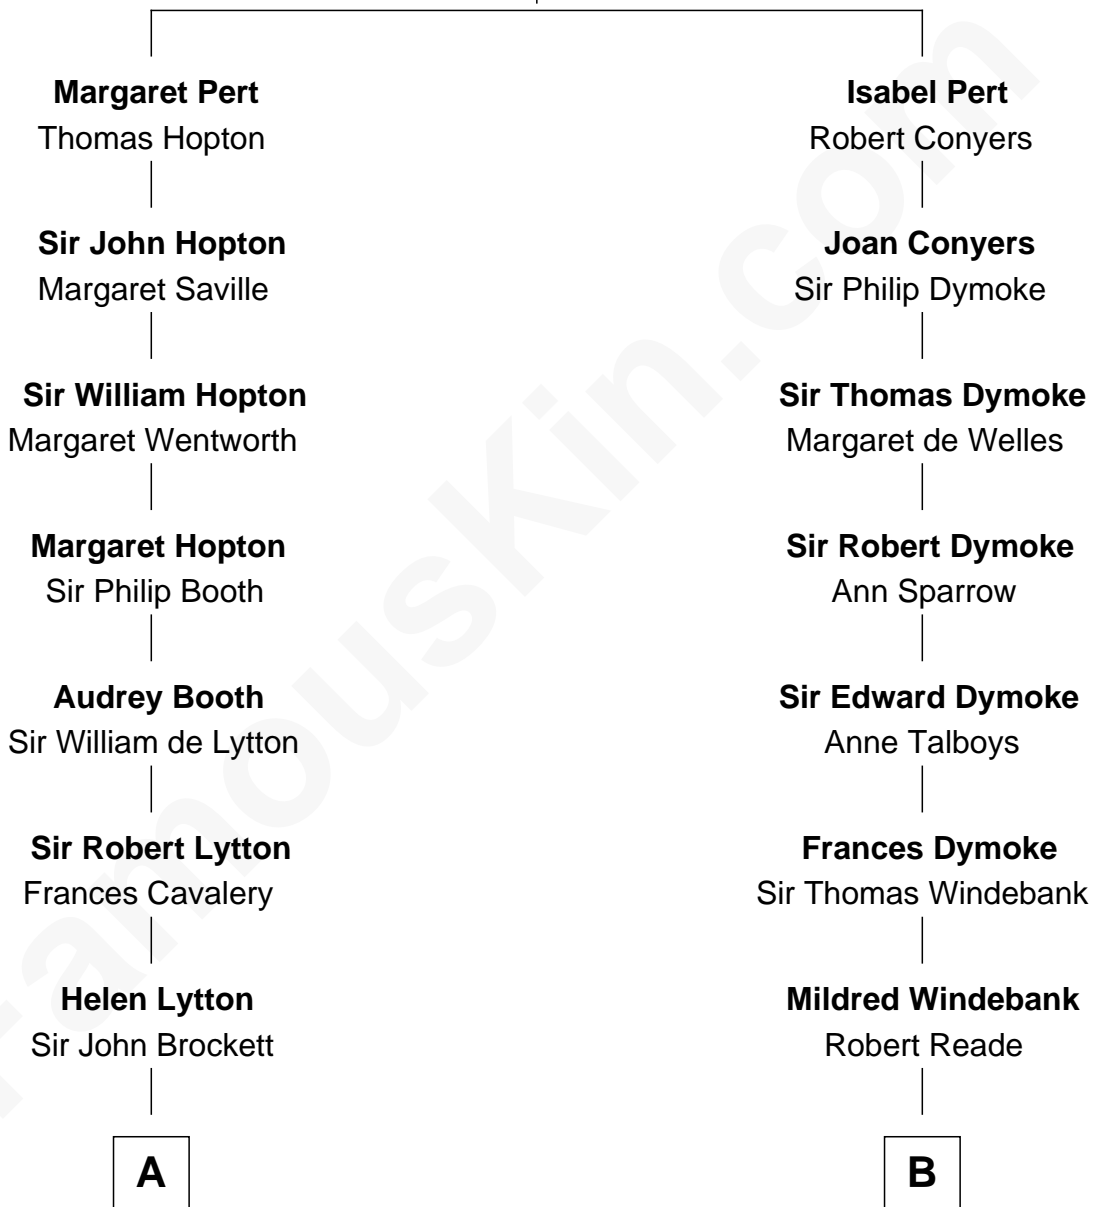

FamousKin.com

Relationship Chart of

Sir Winston Churchill

Prime Minister of the United Kingdom

18th cousin of

Queen Elizabeth II

Queen of the United Kingdom

William Pert
Joan le Scrope

C

Randolph Henry Spencer-Churchill

Jeanette Jerome

Sir Winston Churchill

Prime Minister of the United Kingdom

D

Elizabeth Bowes-Lyon

George VI, King of the United Kingdom

Queen Elizabeth II

Queen of the United Kingdom

FamousKin.com