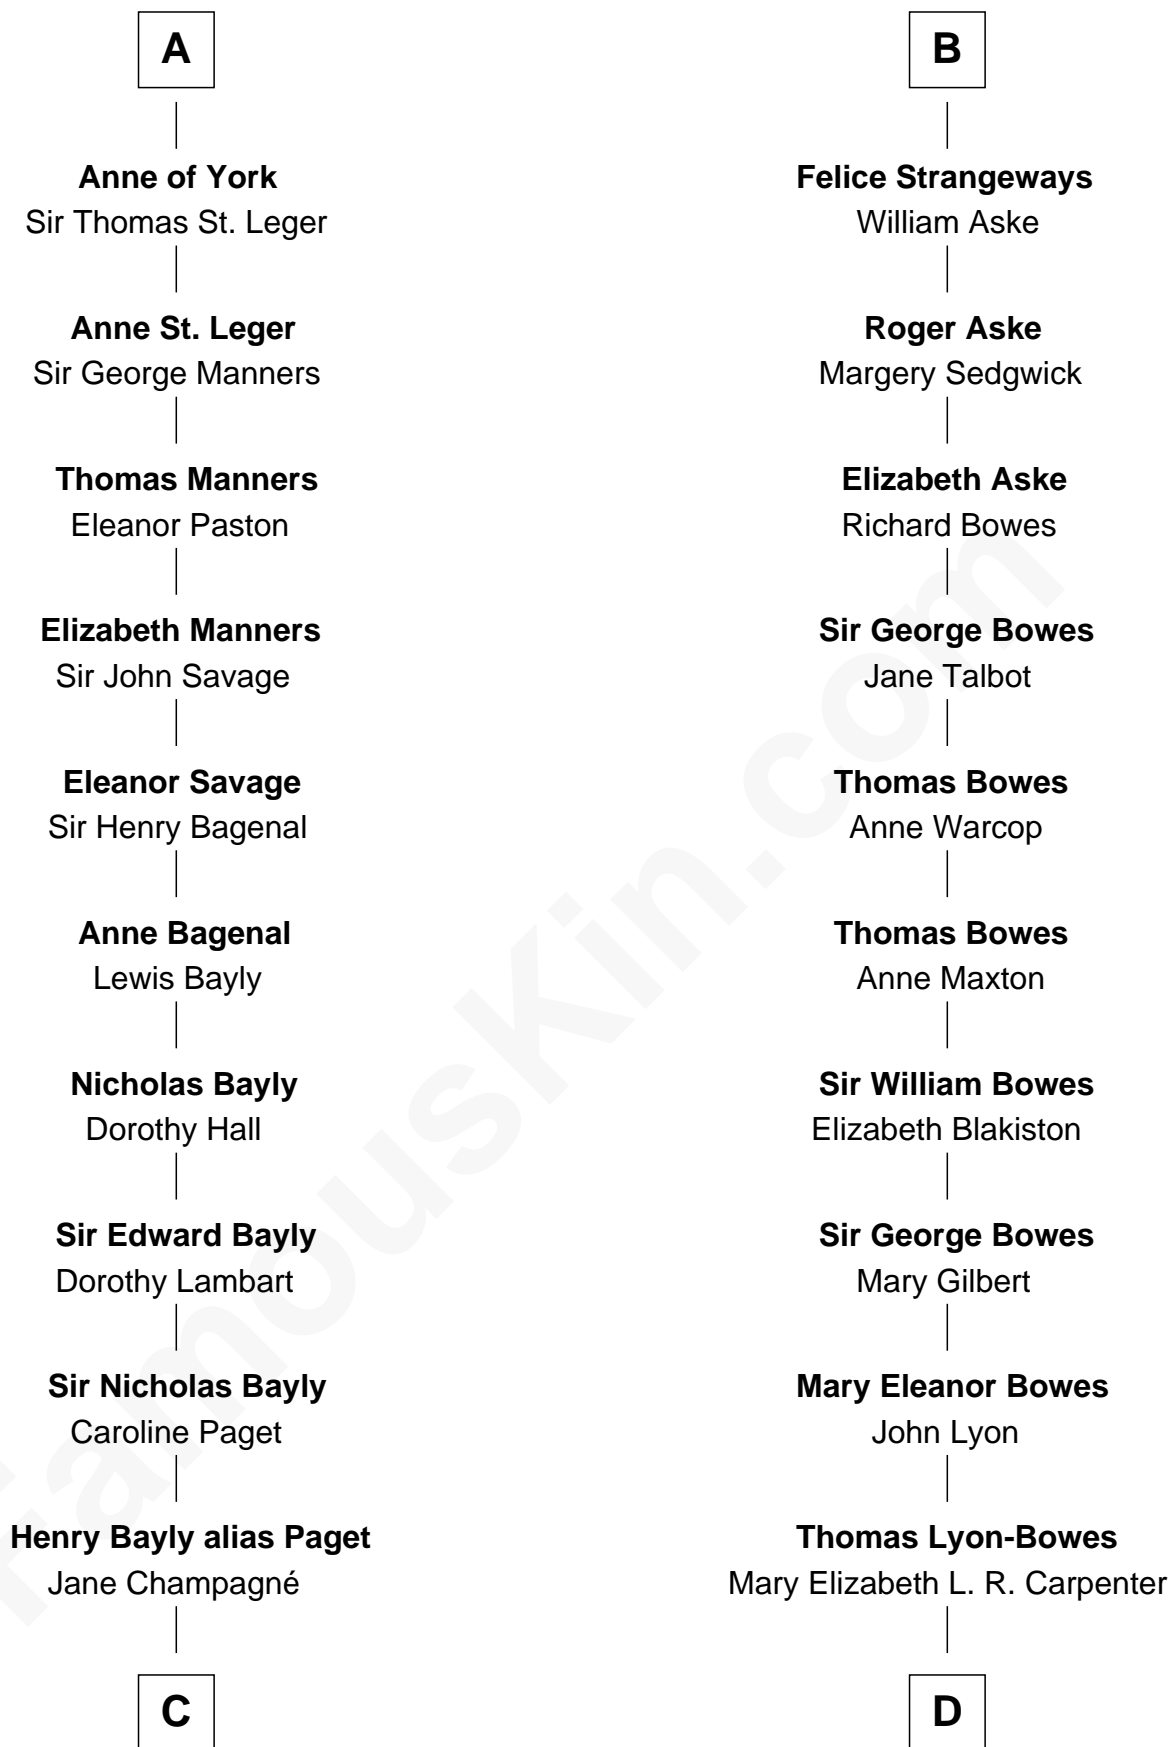

## Relationship Chart of

**Sir Winston Churchill**

*Prime Minister of the United Kingdom*

21st cousin of

**Queen Elizabeth II**

*Queen of the United Kingdom*

**John Fitz Robert**

Ada de Baliol

**C**

**Jane Paget**  
George Stewart

**Jane Stewart**  
Sir George Spencer-Churchill

**Sir John Winston Spencer-Churchill**  
Frances Anne Emily Vane

**Randolph Henry Spencer-Churchill**  
Jeanette Jerome

**Elizabeth Bowes-Lyon**  
George VI, King of the United Kingdom

**Queen Elizabeth II**  
*Queen of the United Kingdom*