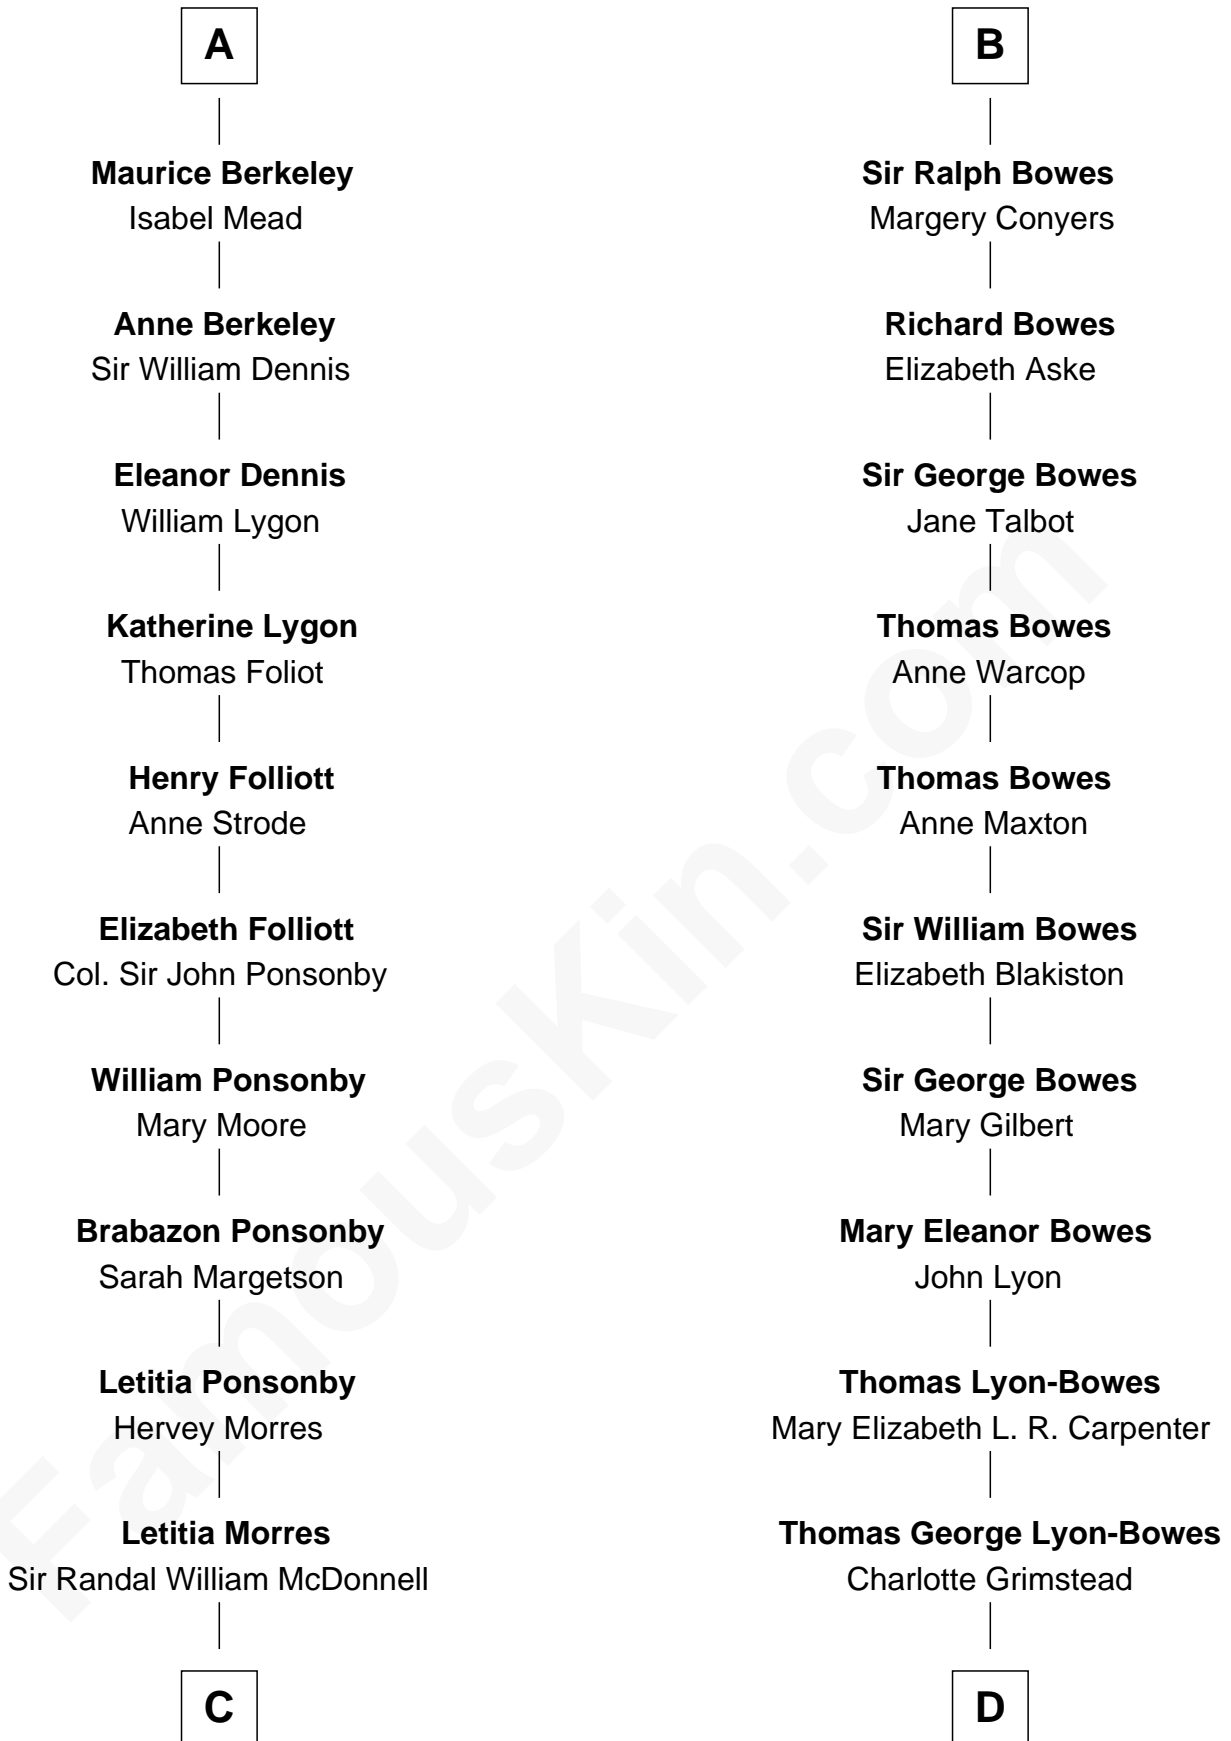

FamousKin.com

Relationship Chart of

Sir Winston Churchill

Prime Minister of the United Kingdom

20th cousin 1 time removed of

Queen Elizabeth II

Queen of the United Kingdom

Sir Roger de Mortimer

Eleanor Plantagenet

Sir Richard Fitzalan

Elizabeth de Bohun

Elizabeth Fitzalan

Sir Thomas Mowbray

Isabel Mowbray

Sir James Berkeley

A

Lucy le Strange

Sir William Willoughby

Margery Willoughby

Sir William FitzHugh

Maud FitzHugh

Sir William Bowes

B

C