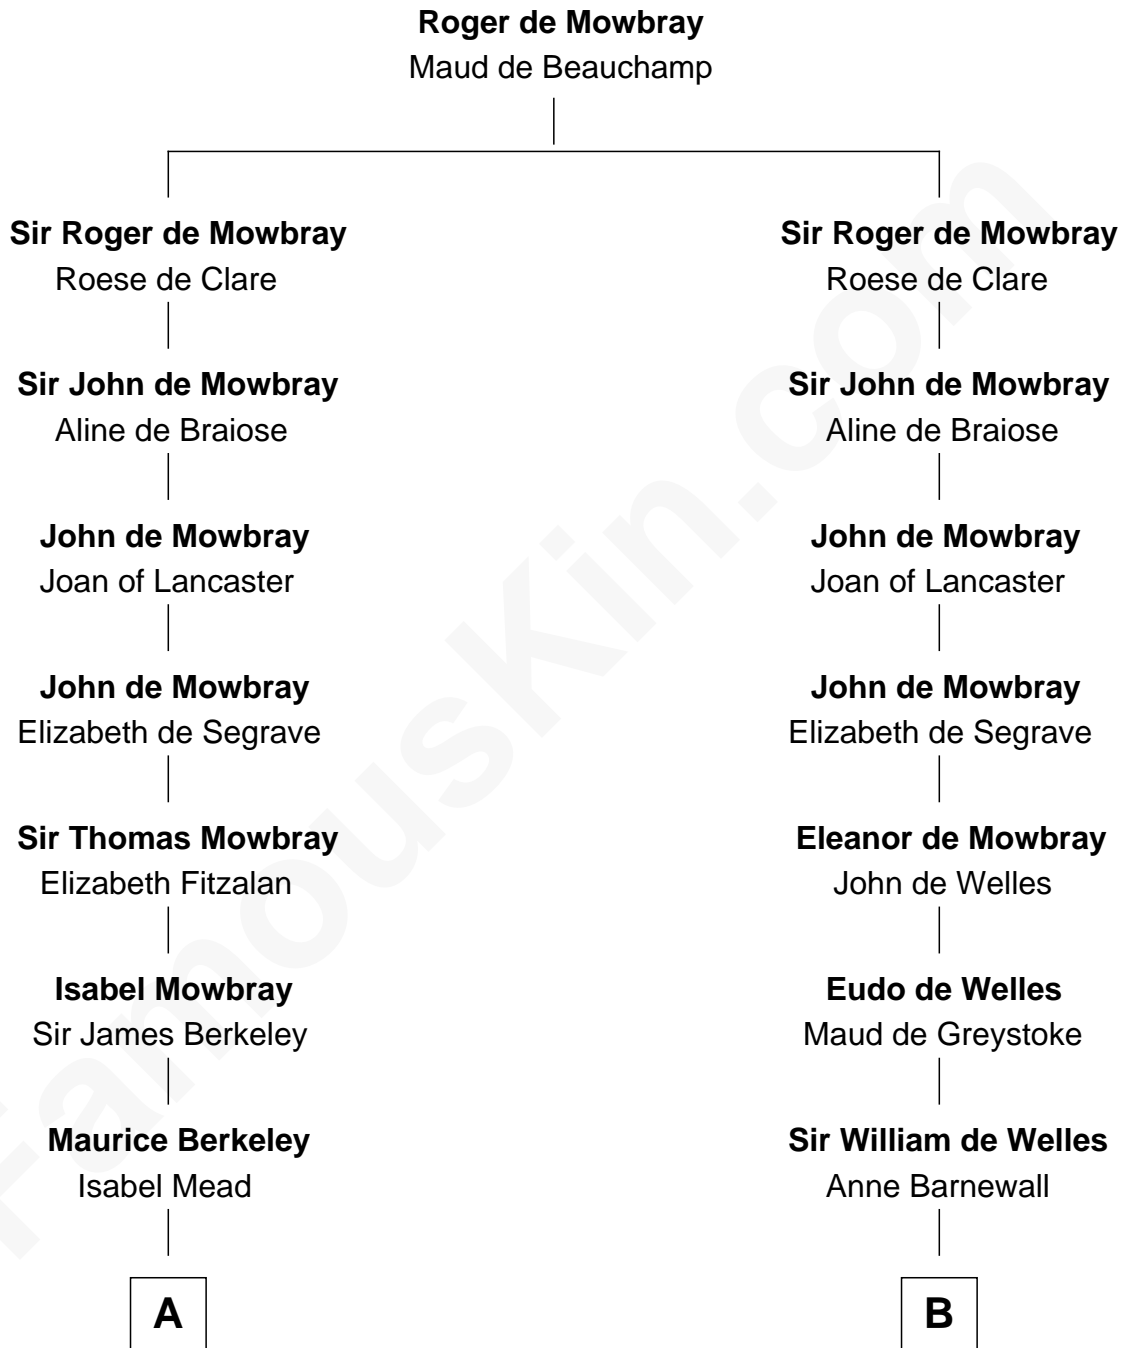

FamousKin.com

Relationship Chart of

Sir Winston Churchill

Prime Minister of the United Kingdom

20th cousin 1 time removed of

Queen Elizabeth II

Queen of the United Kingdom

C

Frances Anne Emily Vane-Tempest

Sir Charles William Stewart

Frances Anne Emily Vane

Sir John Winston Spencer-Churchill

Randolph Henry Spencer-Churchill

Jeanette Jerome

Sir Winston Churchill

Prime Minister of the United Kingdom

George VI, King of the United Kingdom

Queen Elizabeth II

Queen of the United Kingdom