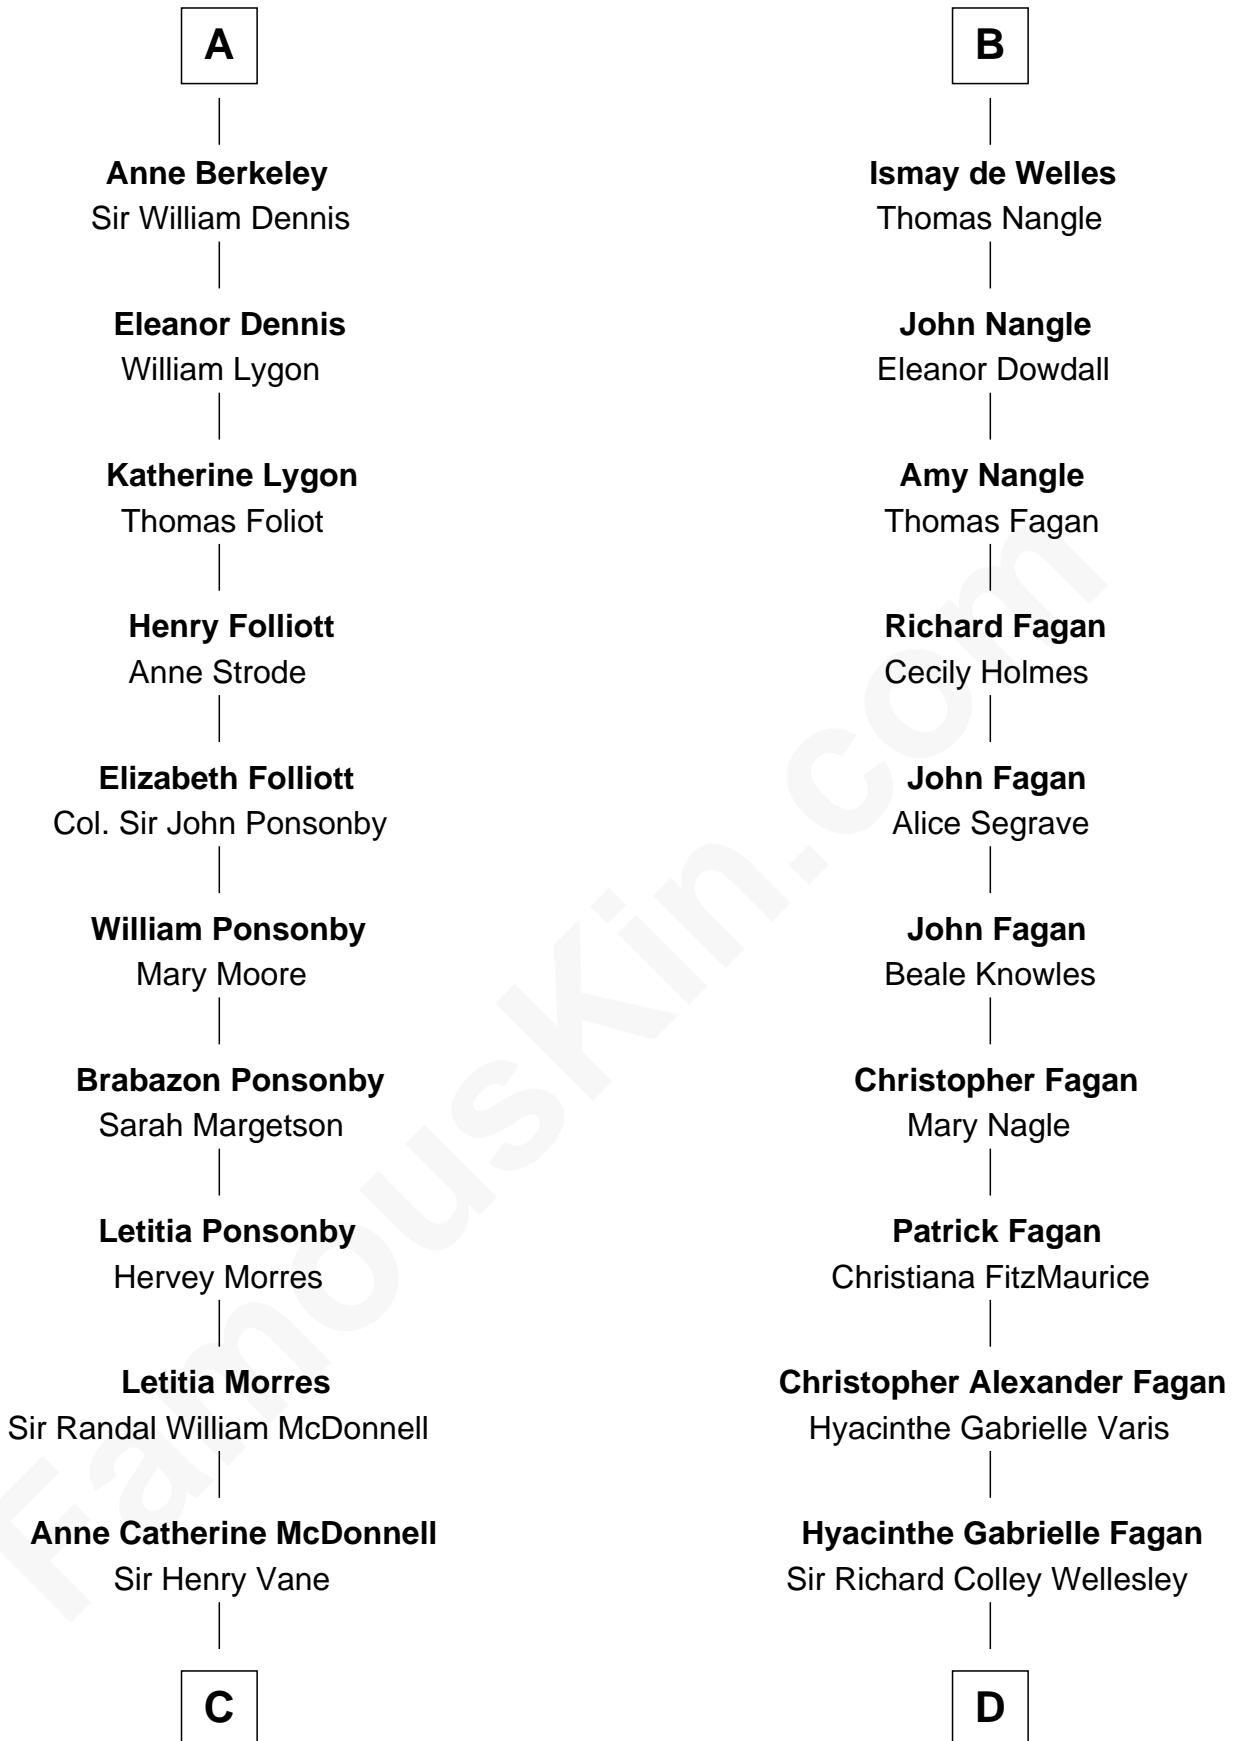

FamousKin.com

Relationship Chart of

Sir Winston Churchill

Prime Minister of the United Kingdom

20th cousin 1 time removed of

Queen Elizabeth II

Queen of the United Kingdom

C

Frances Anne Emily Vane-Tempest

Sir Charles William Stewart

Frances Anne Emily Vane

Sir John Winston Spencer-Churchill

Randolph Henry Spencer-Churchill

Jeanette Jerome

Sir Winston Churchill

Prime Minister of the United Kingdom