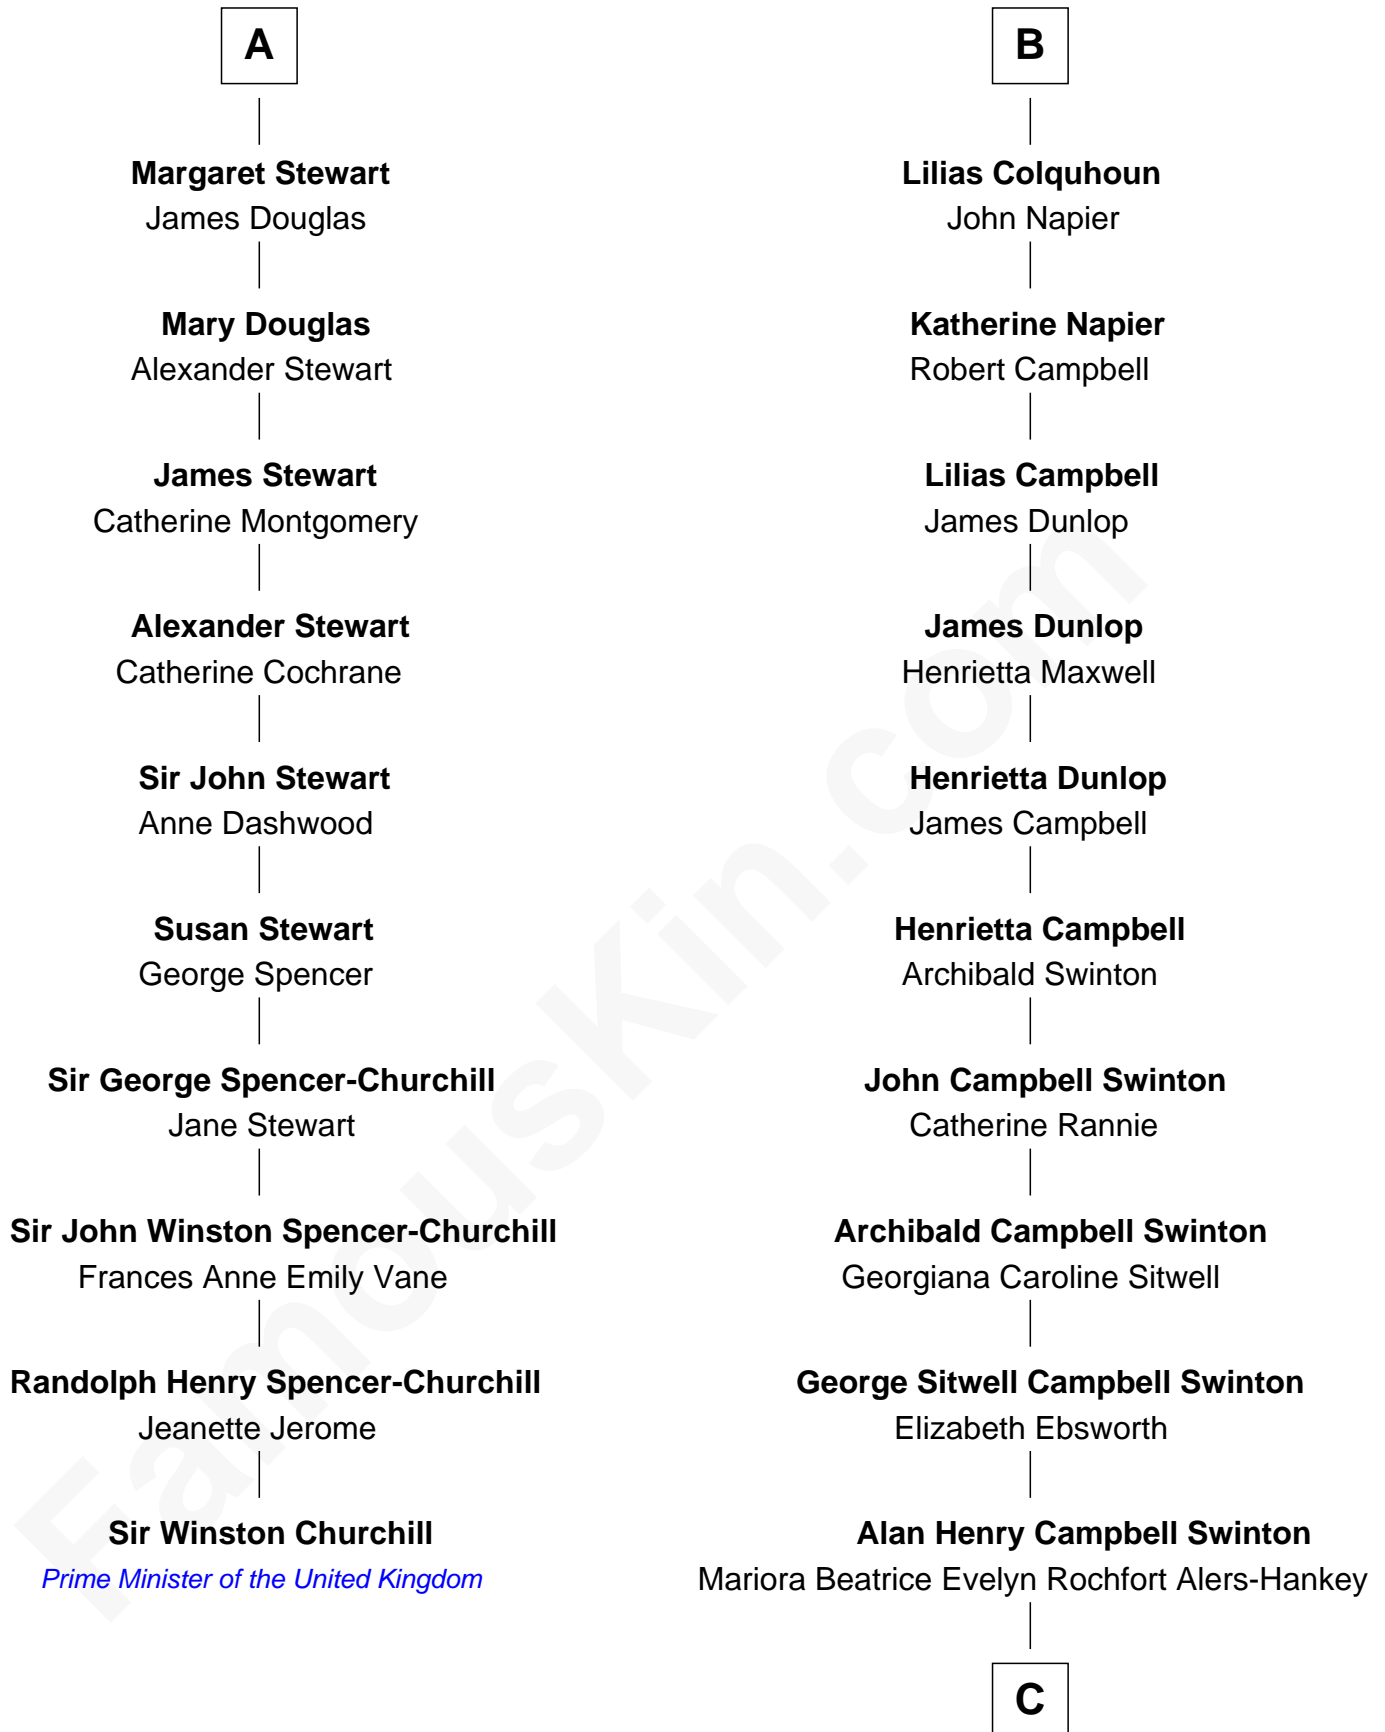

### Sir Winston Churchill

*Prime Minister of the United Kingdom*

**16th cousin 2 times removed of**

**Tilda Swinton**

*Movie Actress*

**George Douglas**

Mary Stewart

C