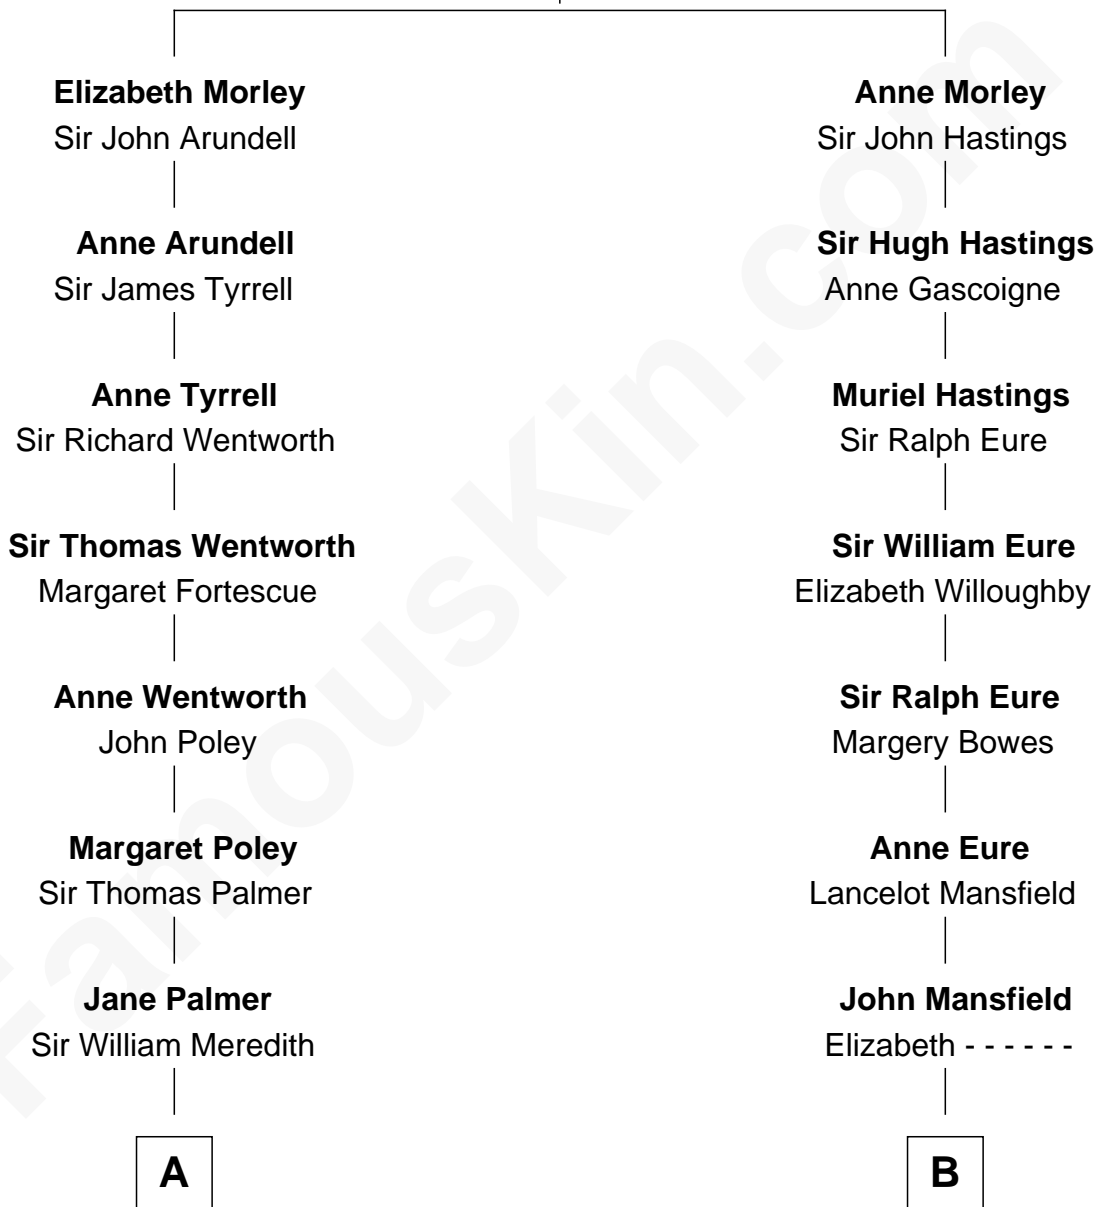

FamousKin.com

Relationship Chart of

Sir Winston Churchill

Prime Minister of the United Kingdom

18th cousin of

Bob Taft

67th Governor of Ohio

Thomas Morley
Isabel de la Pole

C

Randolph Henry Spencer-Churchill

Jeanette Jerome

Sir Winston Churchill

Prime Minister of the United Kingdom

D

Robert Alphonso Taft

Blanca Duncan Noël

Bob Taft

67th Governor of Ohio

FamousKin.com