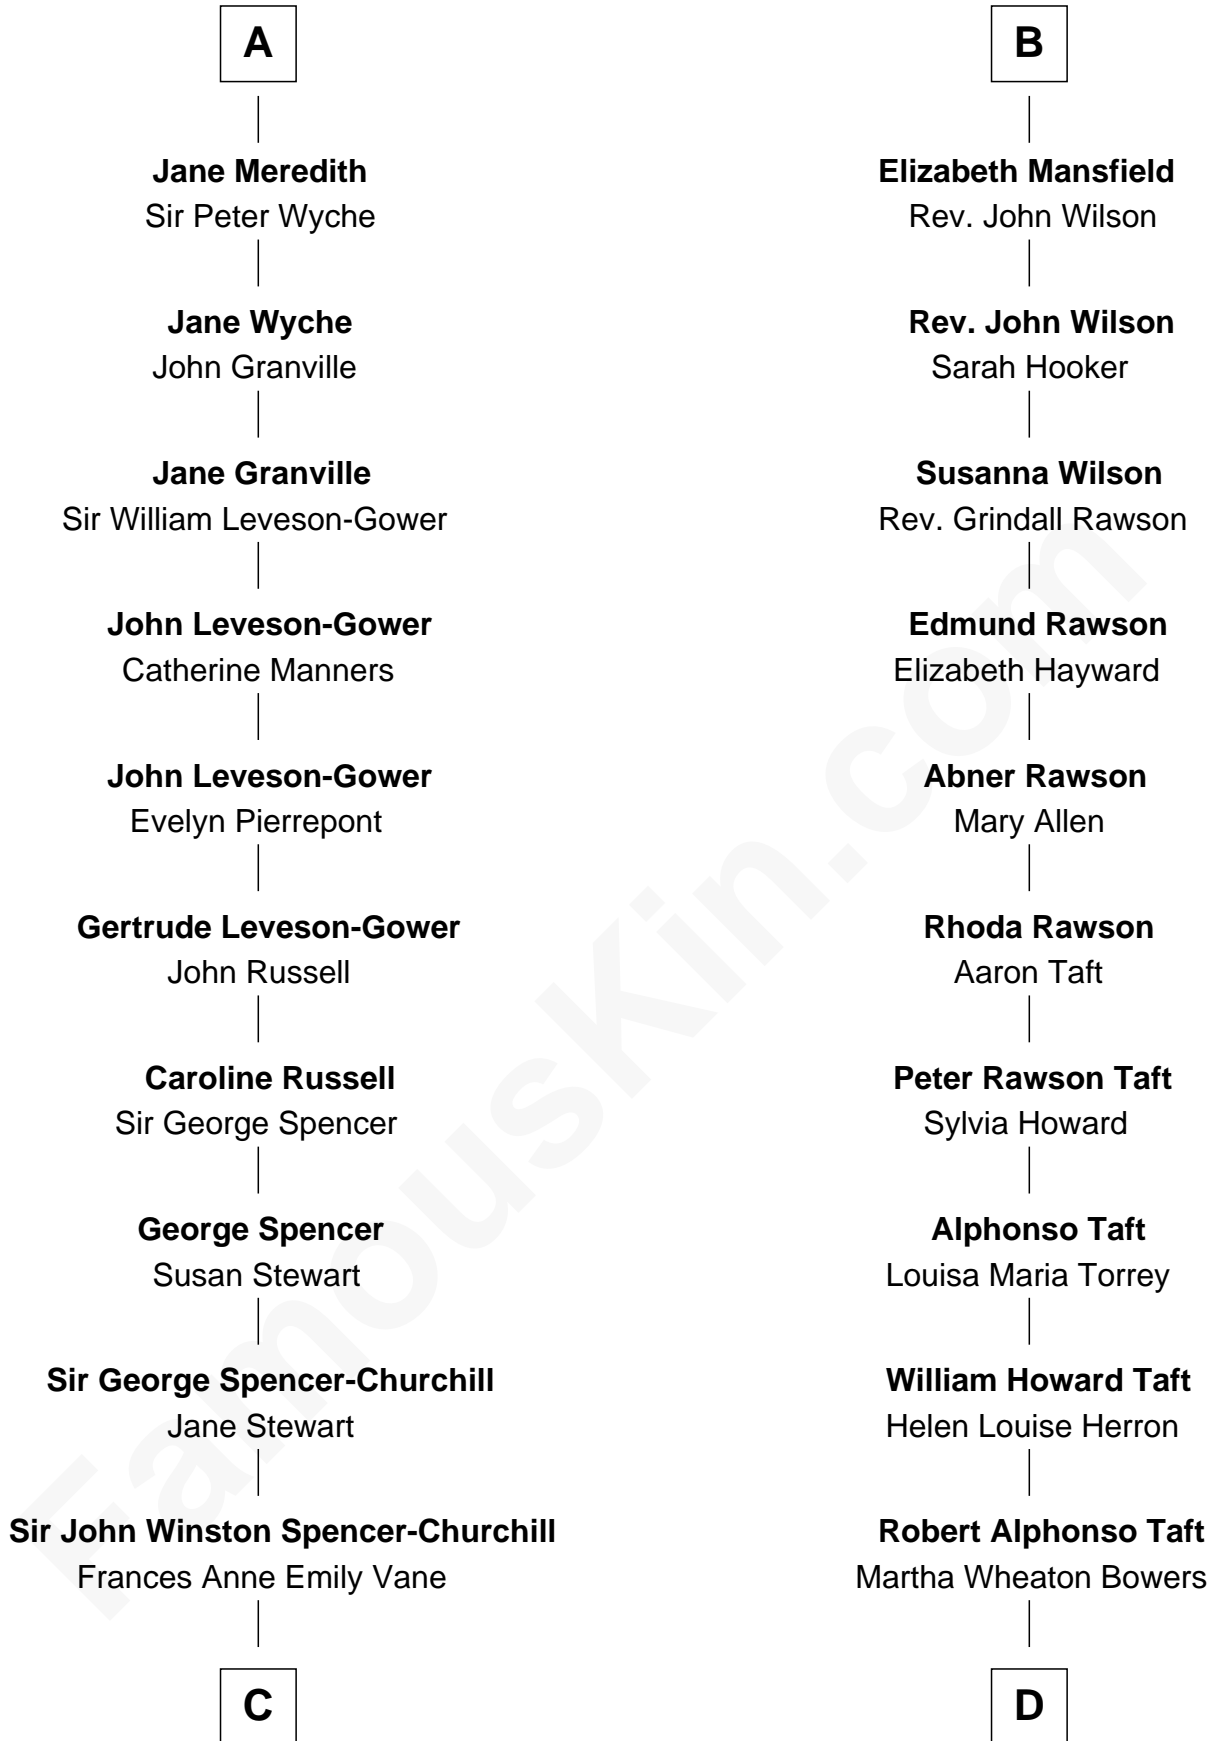

FamousKin.com

Relationship Chart of

Sir Winston Churchill

Prime Minister of the United Kingdom

18th cousin of

Bob Taft

67th Governor of Ohio

Thomas Morley
Isabel de la Pole