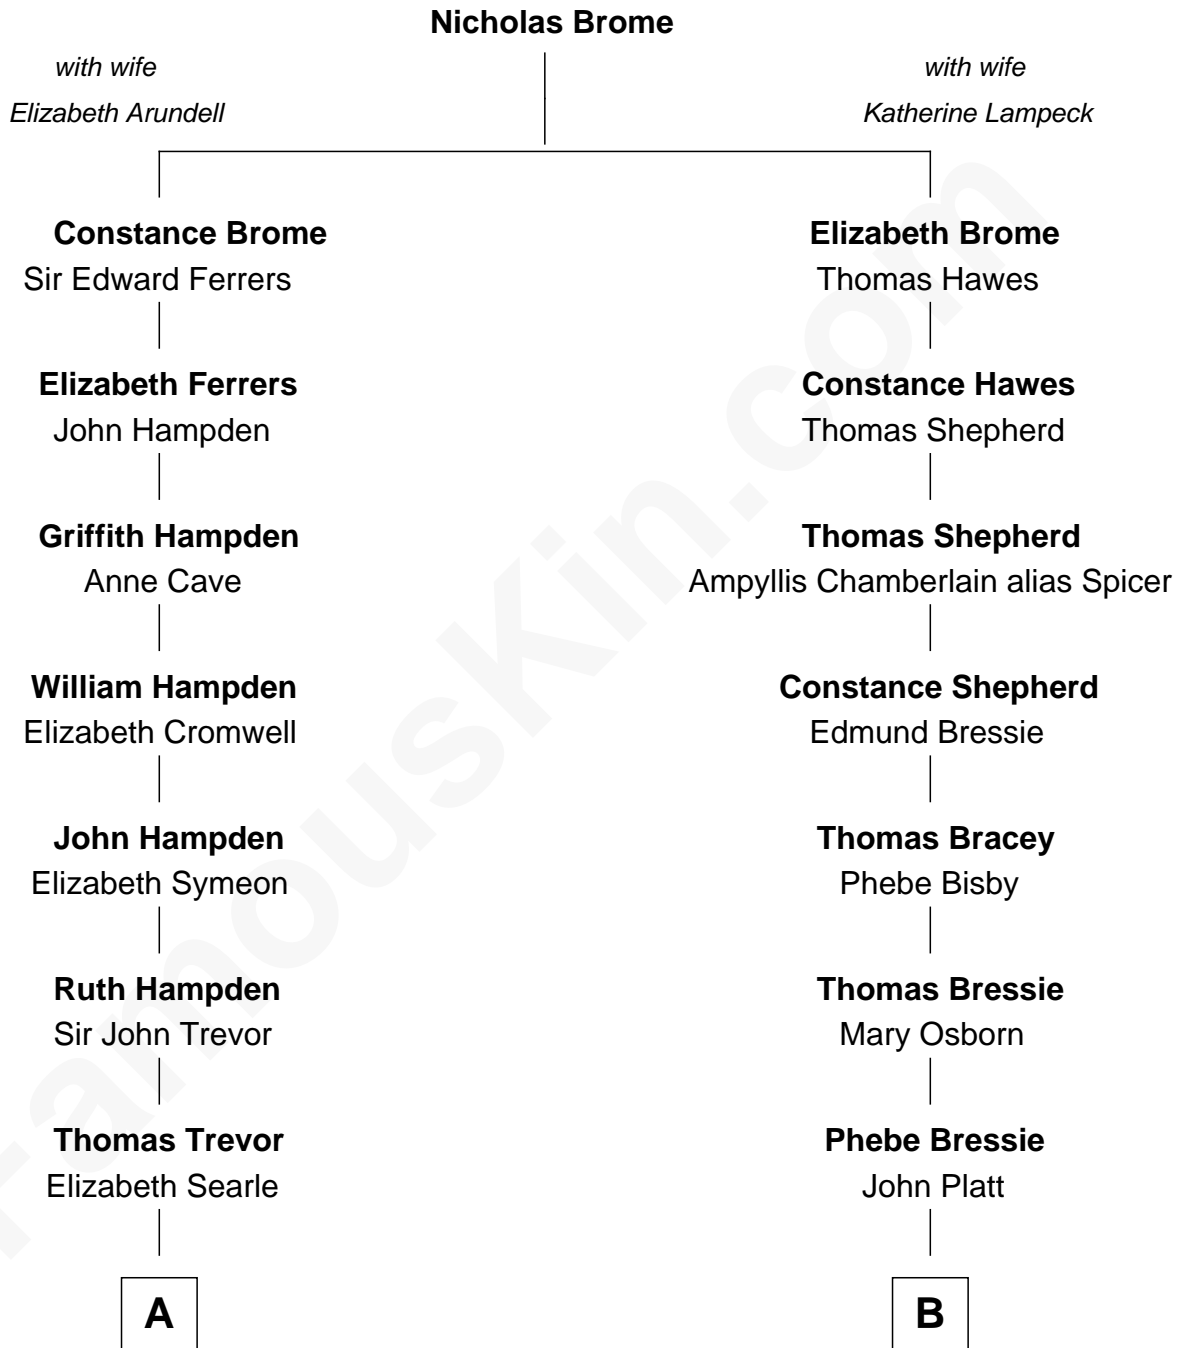

## Relationship Chart of

### Sir Winston Churchill

*Prime Minister of the United Kingdom*

14th cousin 1 time removed of

**Bob Taft**

*67th Governor of Ohio*

**A**

**Thomas Trevor**  
Elizabeth Burrell

**Elizabeth Trevor**  
Sir Charles Spencer