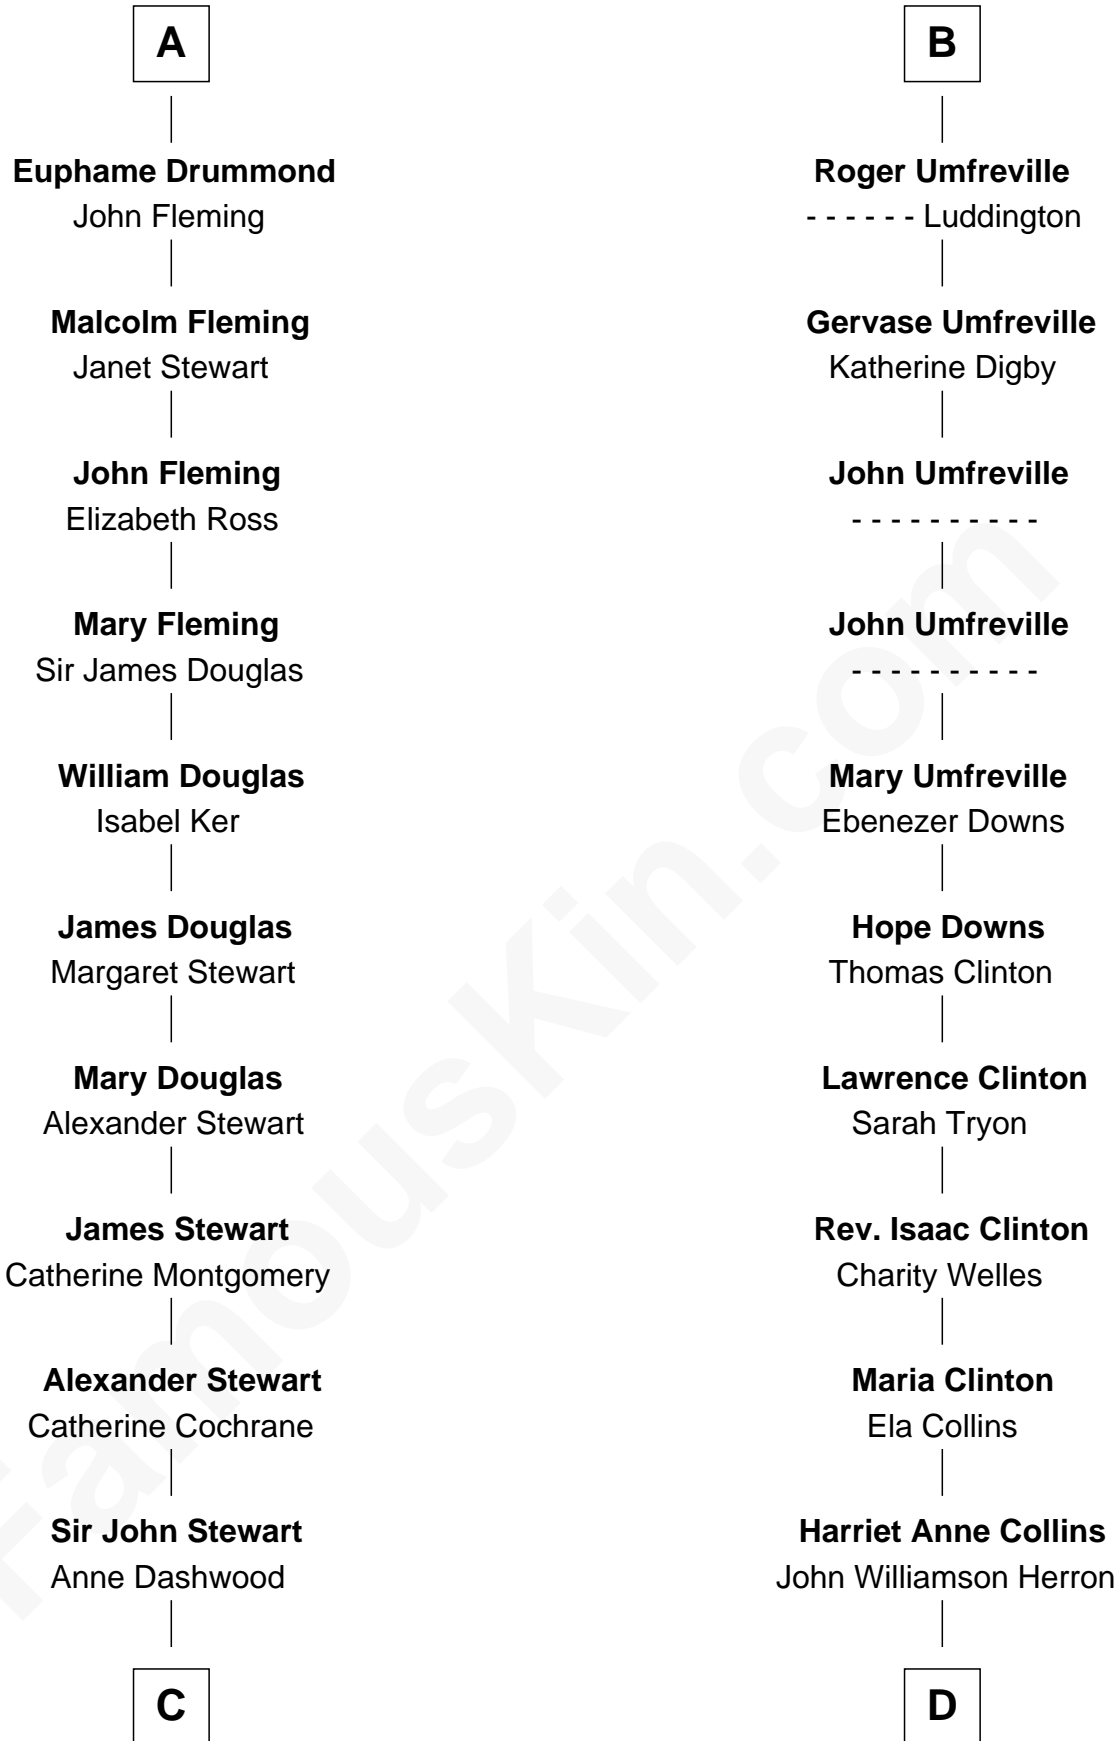

FamousKin.com

Relationship Chart of

Sir Winston Churchill

Prime Minister of the United Kingdom

20th cousin 1 time removed of

Bob Taft

67th Governor of Ohio

C

Susan Stewart
George Spencer

Sir George Spencer-Churchill
Jane Stewart

Sir John Winston Spencer-Churchill
Frances Anne Emily Vane

Randolph Henry Spencer-Churchill
Jeanette Jerome

Sir Winston Churchill
Prime Minister of the United Kingdom

D

Helen Louise Herron
William Howard Taft

Robert Alphonso Taft
Martha Wheaton Bowers

Robert Alphonso Taft
Blanca Duncan Noël

Bob Taft
67th Governor of Ohio

FamousKin.com