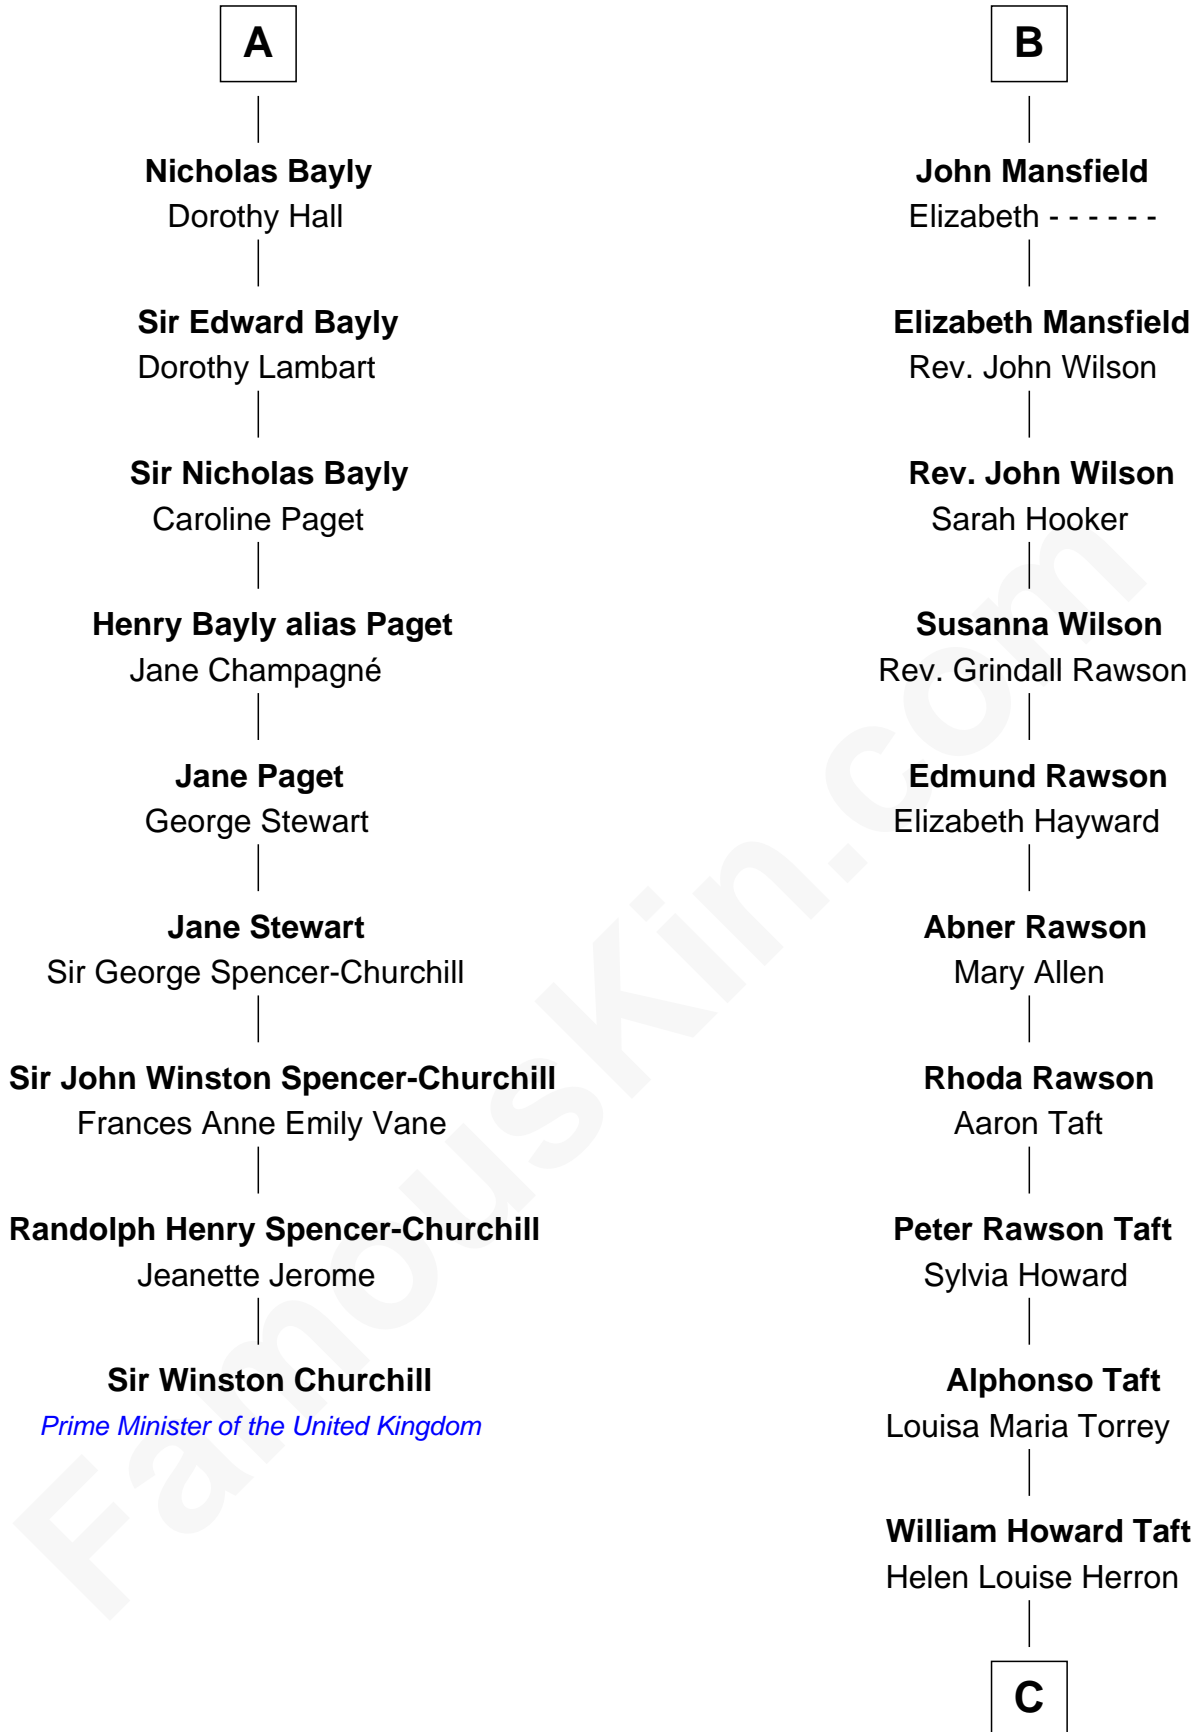

## Relationship Chart of

### Sir Winston Churchill

*Prime Minister of the United Kingdom*

15th cousin 4 times removed of

**Bob Taft**

*67th Governor of Ohio*

**C**

**Robert Alphonso Taft**  
Martha Wheaton Bowers

**Robert Alphonso Taft**  
Blanca Duncan Noël

**Bob Taft**  
*67th Governor of Ohio*

FamousKin.com