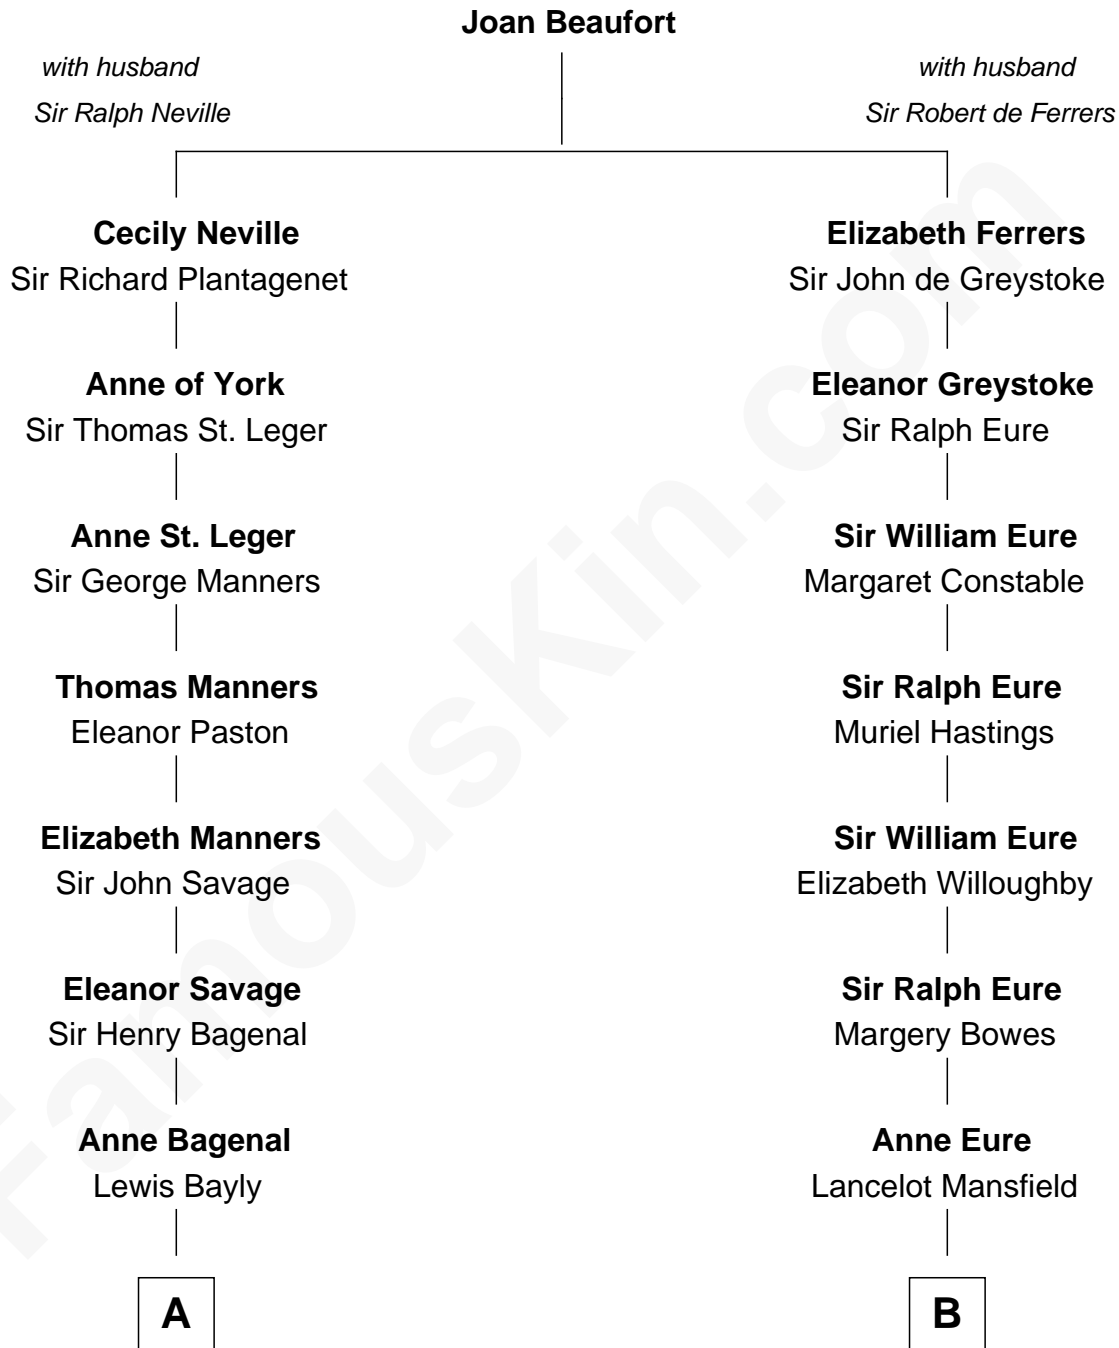

## Relationship Chart of

### Sir Winston Churchill

*Prime Minister of the United Kingdom*

15th cousin 4 times removed of

**Bob Taft**

*67th Governor of Ohio*

**C**

**Robert Alphonso Taft**  
Martha Wheaton Bowers

**Robert Alphonso Taft**  
Blanca Duncan Noël

**Bob Taft**  
*67th Governor of Ohio*

FamousKin.com