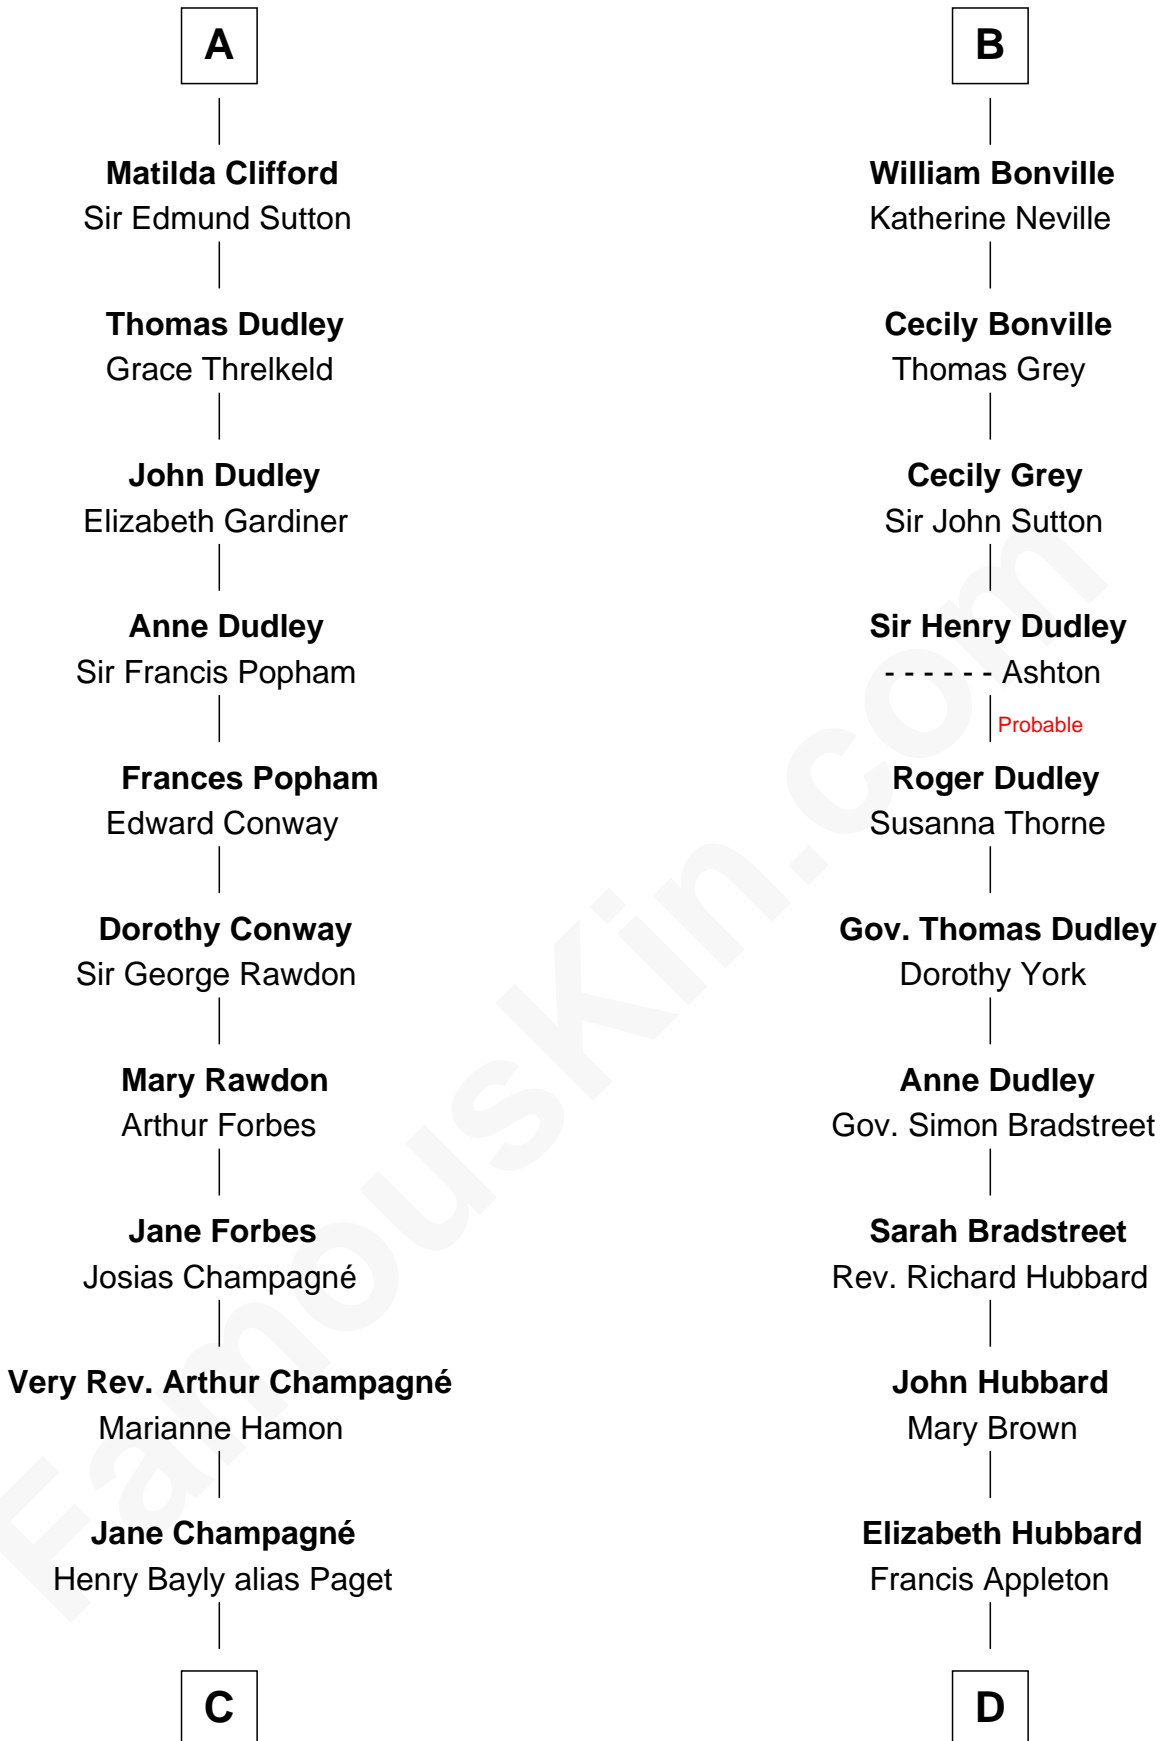

FamousKin.com

Relationship Chart of

Sir Winston Churchill

Prime Minister of the United Kingdom

18th cousin 3 times removed of

Jane (Appleton) Pierce

First Lady of President Franklin Pierce

C

Jane Paget
George Stewart

Jane Stewart
Sir George Spencer-Churchill

Sir John Winston Spencer-Churchill
Frances Anne Emily Vane

Randolph Henry Spencer-Churchill
Jeanette Jerome

Sir Winston Churchill
Prime Minister of the United Kingdom