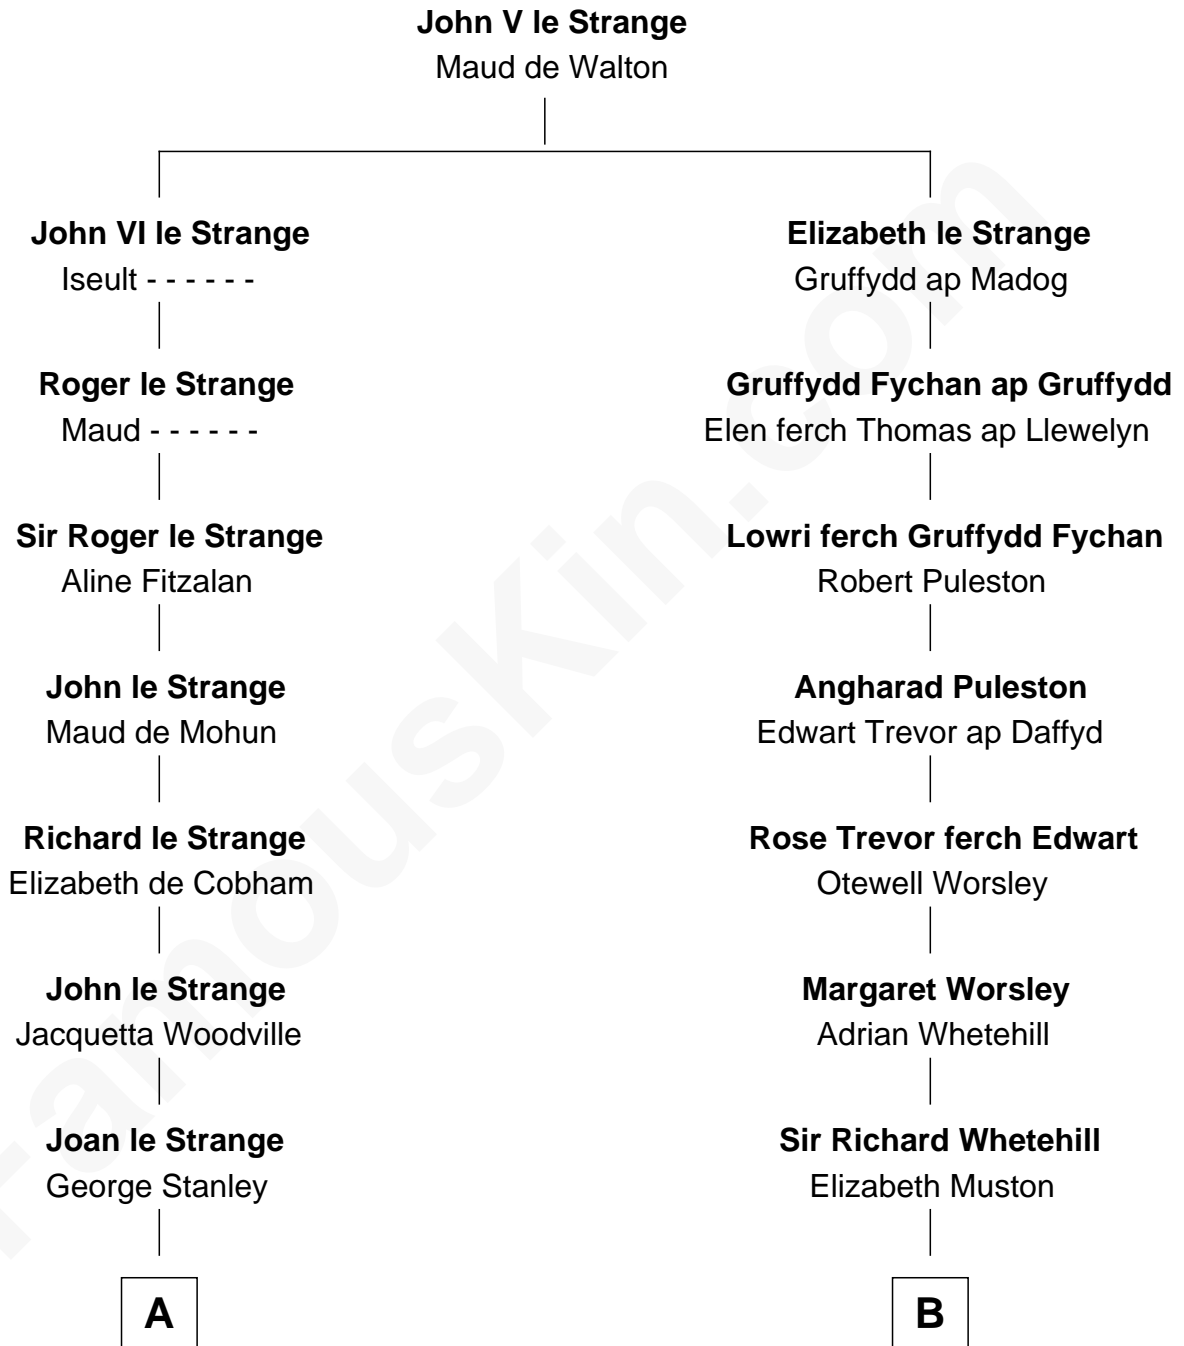

FamousKin.com

Relationship Chart of

Sir Winston Churchill

Prime Minister of the United Kingdom

15th cousin 6 times removed of

Jane (Appleton) Pierce

First Lady of President Franklin Pierce