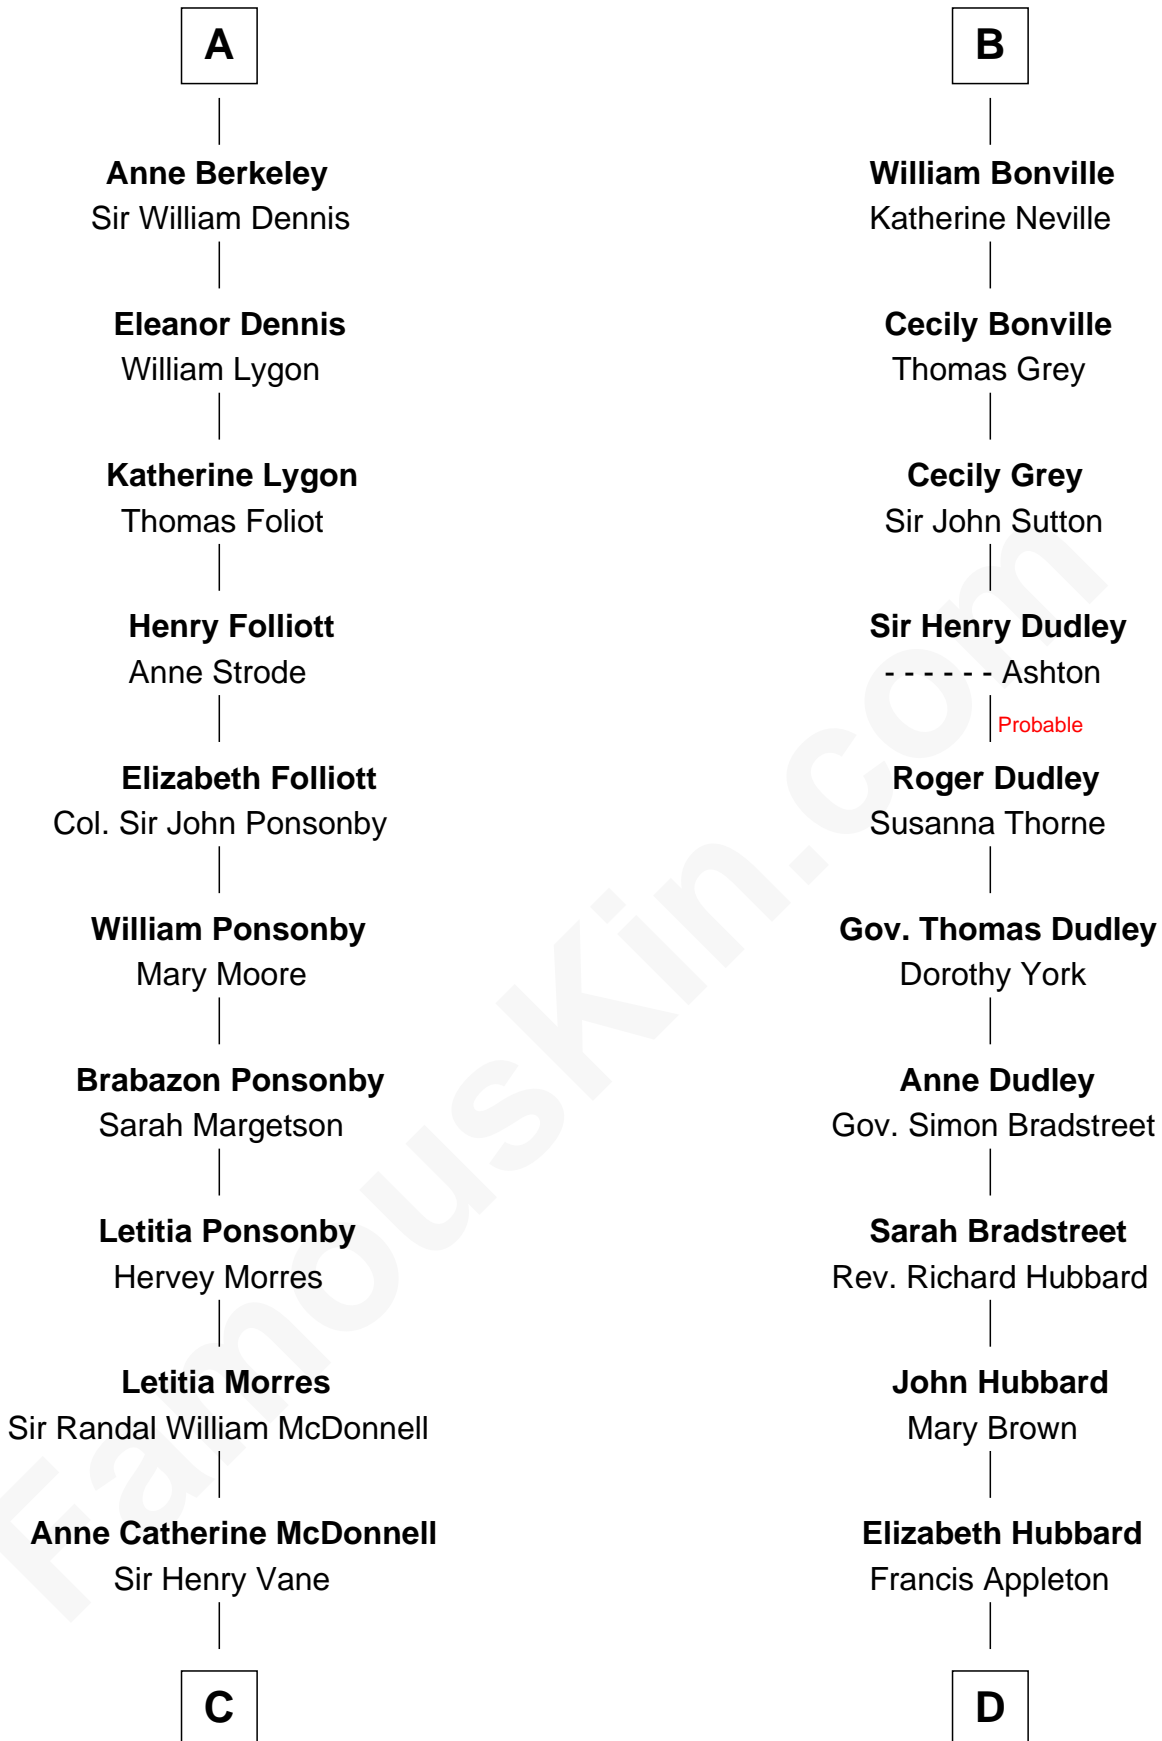

FamousKin.com

Relationship Chart of

Sir Winston Churchill

Prime Minister of the United Kingdom

18th cousin 2 times removed of

Jane (Appleton) Pierce

First Lady of President Franklin Pierce

C

Frances Anne Emily Vane-Tempest
Sir Charles William Stewart

Frances Anne Emily Vane
Sir John Winston Spencer-Churchill

Randolph Henry Spencer-Churchill
Jeanette Jerome

Sir Winston Churchill
Prime Minister of the United Kingdom