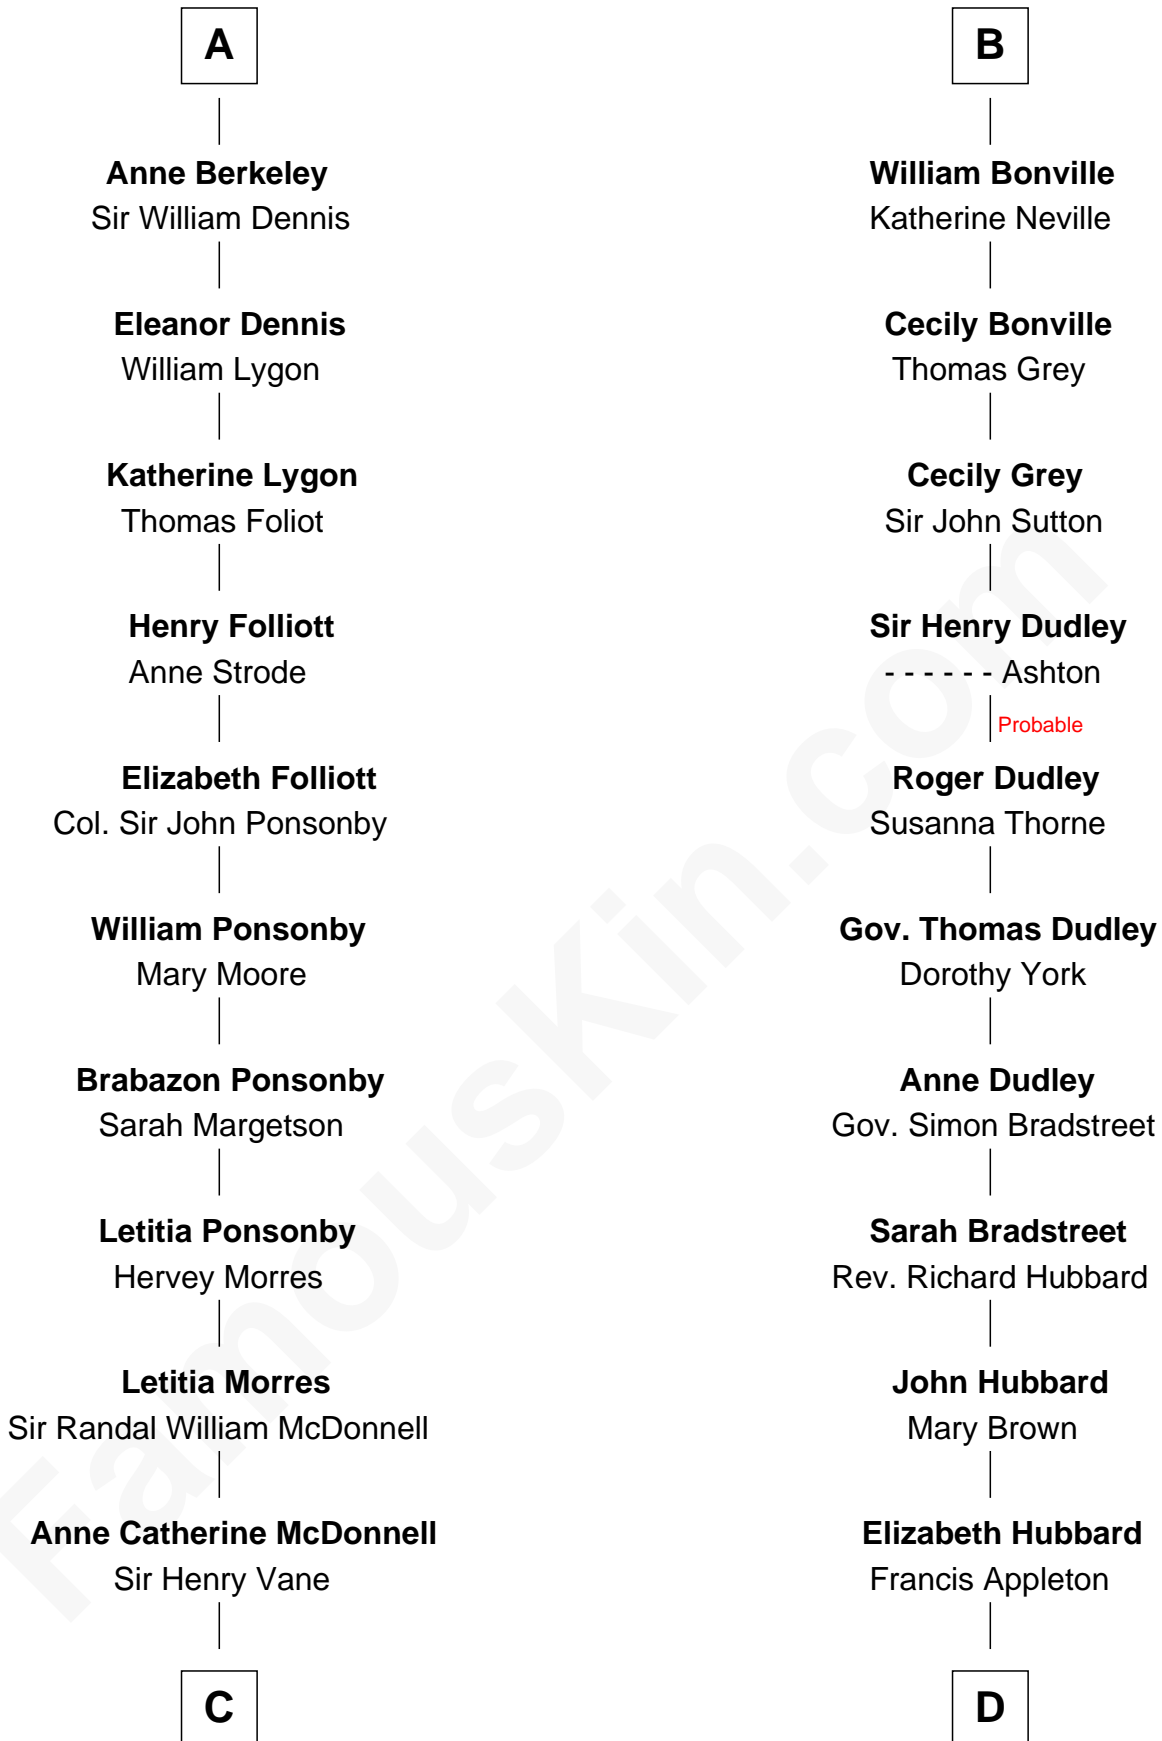

## Relationship Chart of

### Sir Winston Churchill

*Prime Minister of the United Kingdom*

18th cousin 2 times removed of

### Jane (Appleton) Pierce

*First Lady of President Franklin Pierce*

**C**

**Frances Anne Emily Vane-Tempest**  
Sir Charles William Stewart

**Frances Anne Emily Vane**  
Sir John Winston Spencer-Churchill