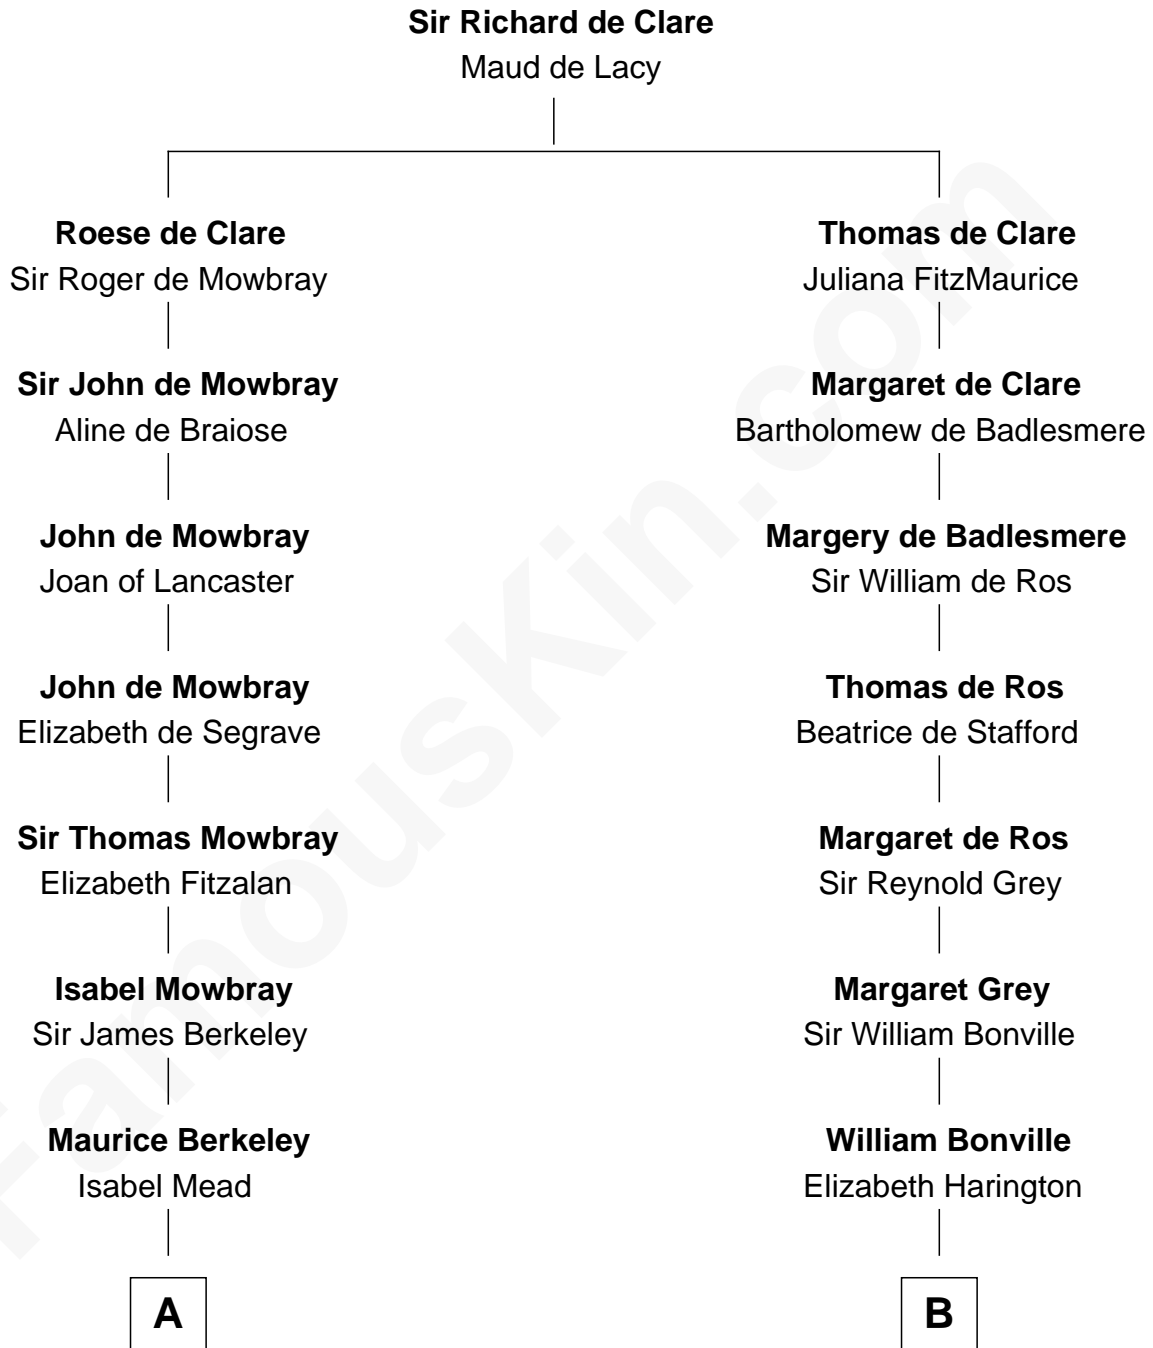

## Relationship Chart of

### Sir Winston Churchill

*Prime Minister of the United Kingdom*

18th cousin 2 times removed of

### Jane (Appleton) Pierce

*First Lady of President Franklin Pierce*

**C**

**Frances Anne Emily Vane-Tempest**  
Sir Charles William Stewart

**Frances Anne Emily Vane**  
Sir John Winston Spencer-Churchill