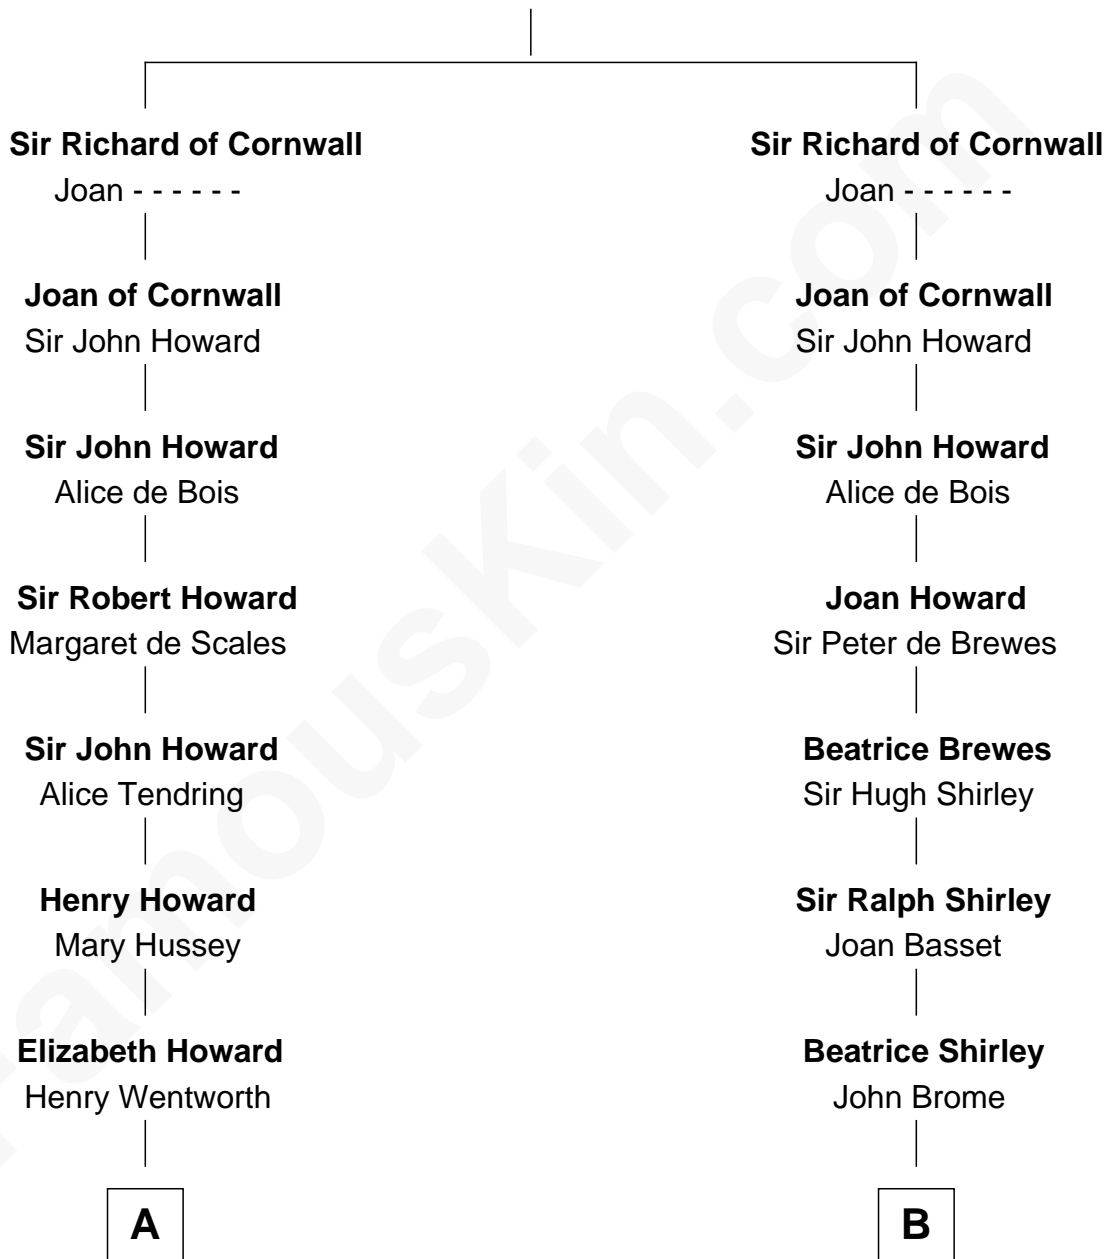

FamousKin.com

Relationship Chart of

Sir Winston Churchill

Prime Minister of the United Kingdom

18th cousin 3 times removed of

Jane (Appleton) Pierce

First Lady of President Franklin Pierce

Richard Plantagenet

C

George Spencer
Susan Stewart

Sir George Spencer-Churchill
Jane Stewart

Sir John Winston Spencer-Churchill
Frances Anne Emily Vane

Randolph Henry Spencer-Churchill
Jeanette Jerome

Sir Winston Churchill
Prime Minister of the United Kingdom