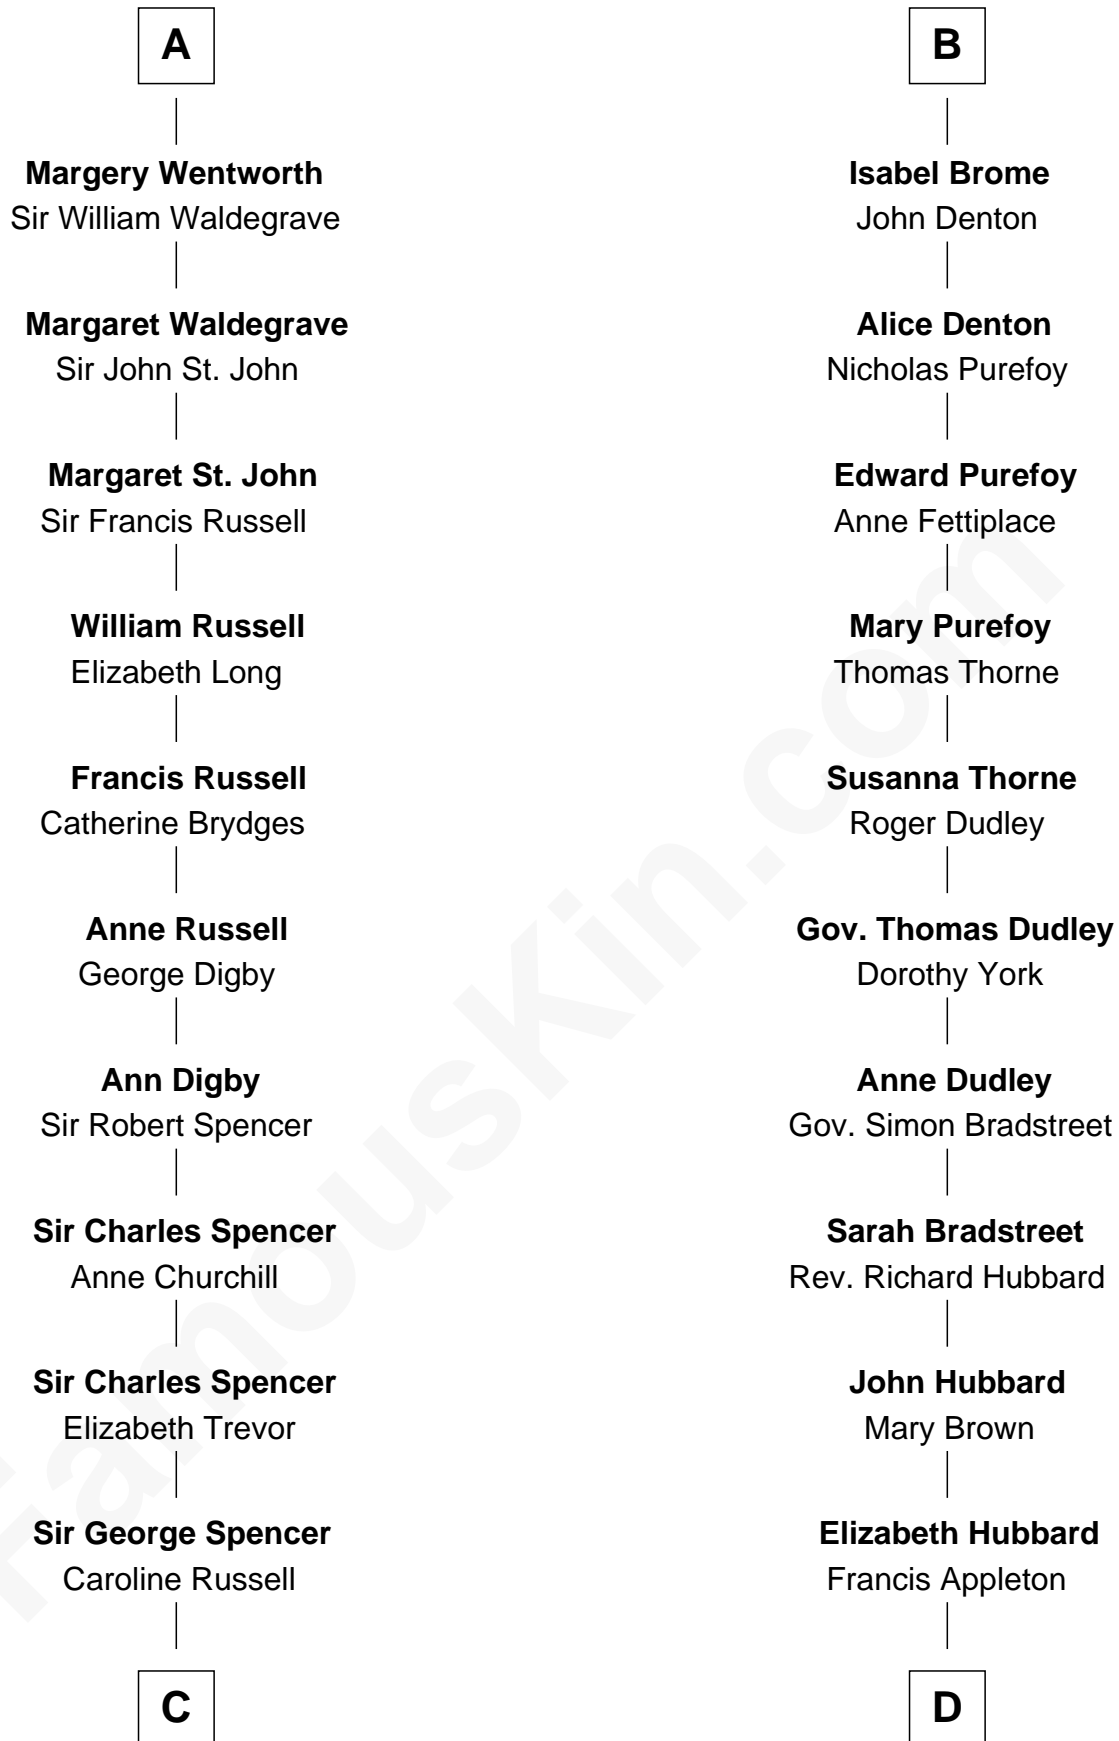

FamousKin.com

Relationship Chart of

Sir Winston Churchill

Prime Minister of the United Kingdom

18th cousin 3 times removed of

Jane (Appleton) Pierce

First Lady of President Franklin Pierce

Richard Plantagenet

C

George Spencer
Susan Stewart

Sir George Spencer-Churchill
Jane Stewart

Sir John Winston Spencer-Churchill
Frances Anne Emily Vane

Randolph Henry Spencer-Churchill
Jeanette Jerome

Sir Winston Churchill
Prime Minister of the United Kingdom