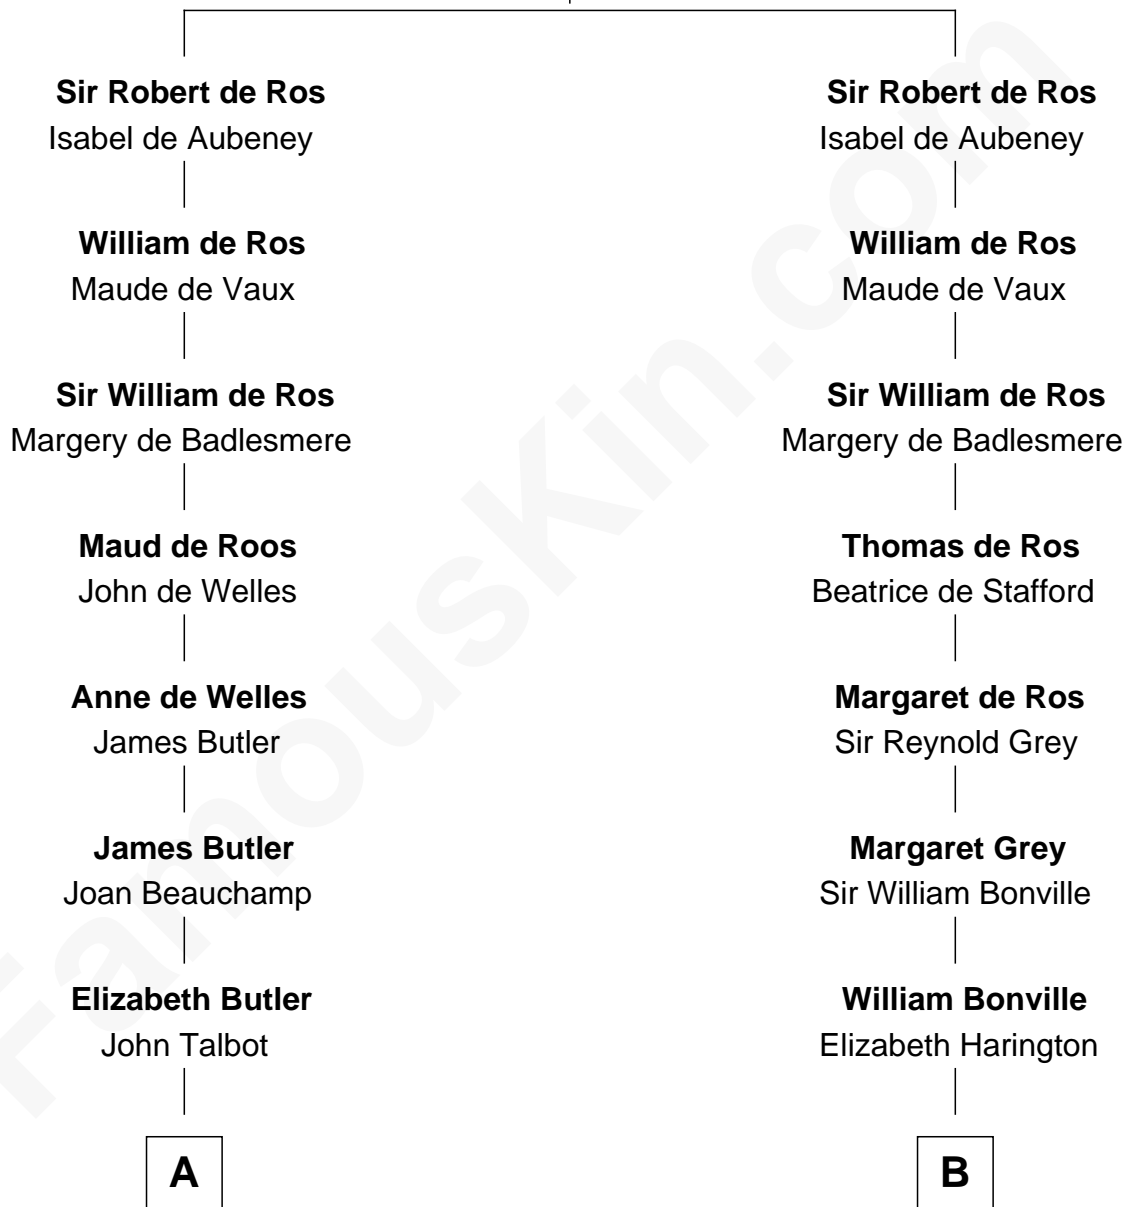

FamousKin.com

Relationship Chart of

Sir Winston Churchill

Prime Minister of the United Kingdom

18th cousin 3 times removed of

Jane (Appleton) Pierce

First Lady of President Franklin Pierce

Sir William de Ros

Lucy FitzPiers

C

George Spencer
Susan Stewart

Sir George Spencer-Churchill
Jane Stewart

Sir John Winston Spencer-Churchill
Frances Anne Emily Vane

Randolph Henry Spencer-Churchill
Jeanette Jerome

Sir Winston Churchill
Prime Minister of the United Kingdom