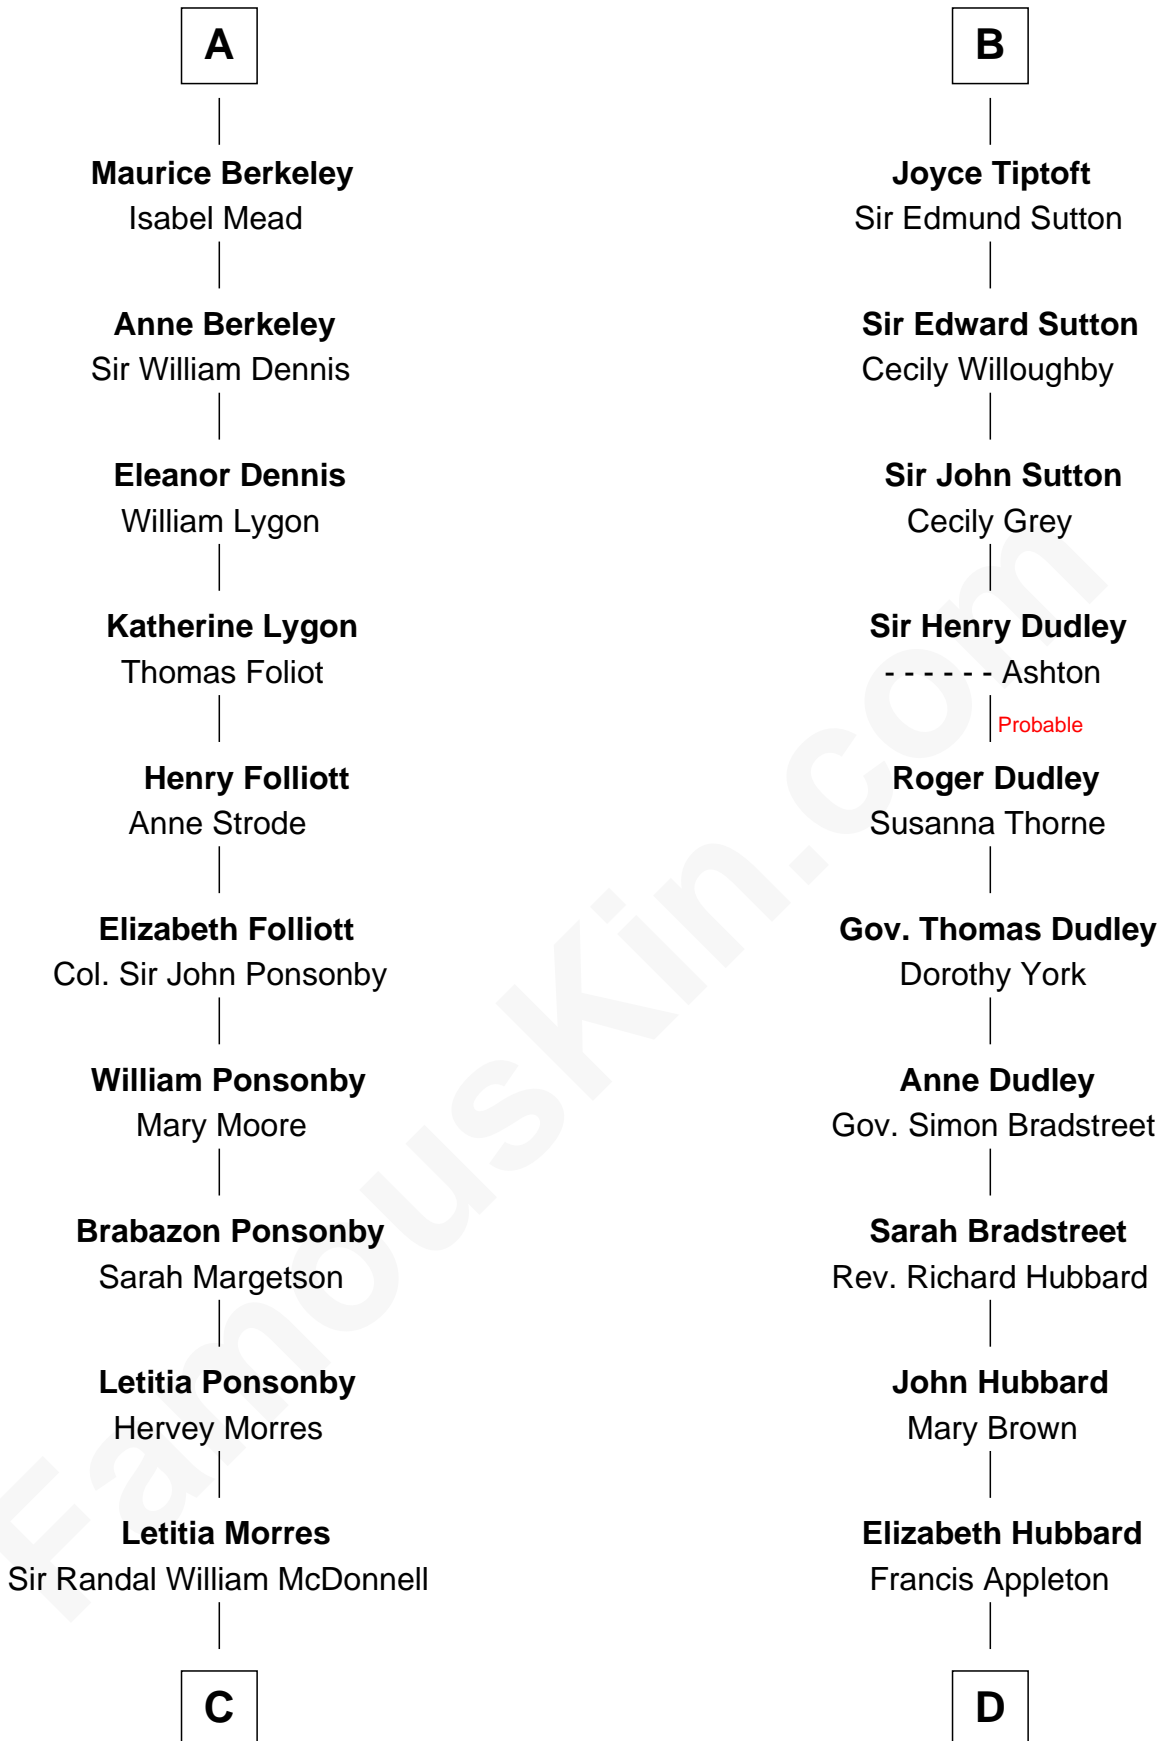

FamousKin.com

Relationship Chart of

Sir Winston Churchill

Prime Minister of the United Kingdom

18th cousin 3 times removed of

Jane (Appleton) Pierce

First Lady of President Franklin Pierce

Henry II, Duke of Brabant
Marie of Hohenstaufen

Matilda of Brabant
Robert I, Count of Artois

Blanche of Artois
Edmund Plantagenet

Henry Plantagenet
Maud de Chaworth

Joan of Lancaster
John de Mowbray

John de Mowbray
Elizabeth de Segrave

Sir Thomas Mowbray
Elizabeth Fitzalan

Isabel Mowbray
Sir James Berkeley

A

Matilda of Brabant
Robert I, Count of Artois

Blanche of Artois
Edmund Plantagenet

Henry Plantagenet
Maud de Chaworth

Eleanor Plantagenet
Richard Fitzalan

Alice Fitzalan
Sir Thomas de Holand

Eleanor Holand
Edward Cherleton

Joyce Cherleton
Sir John Tiptoft

B

C

Anne Catherine McDonnell

Sir Henry Vane

Frances Anne Emily Vane-Tempest

Sir Charles William Stewart