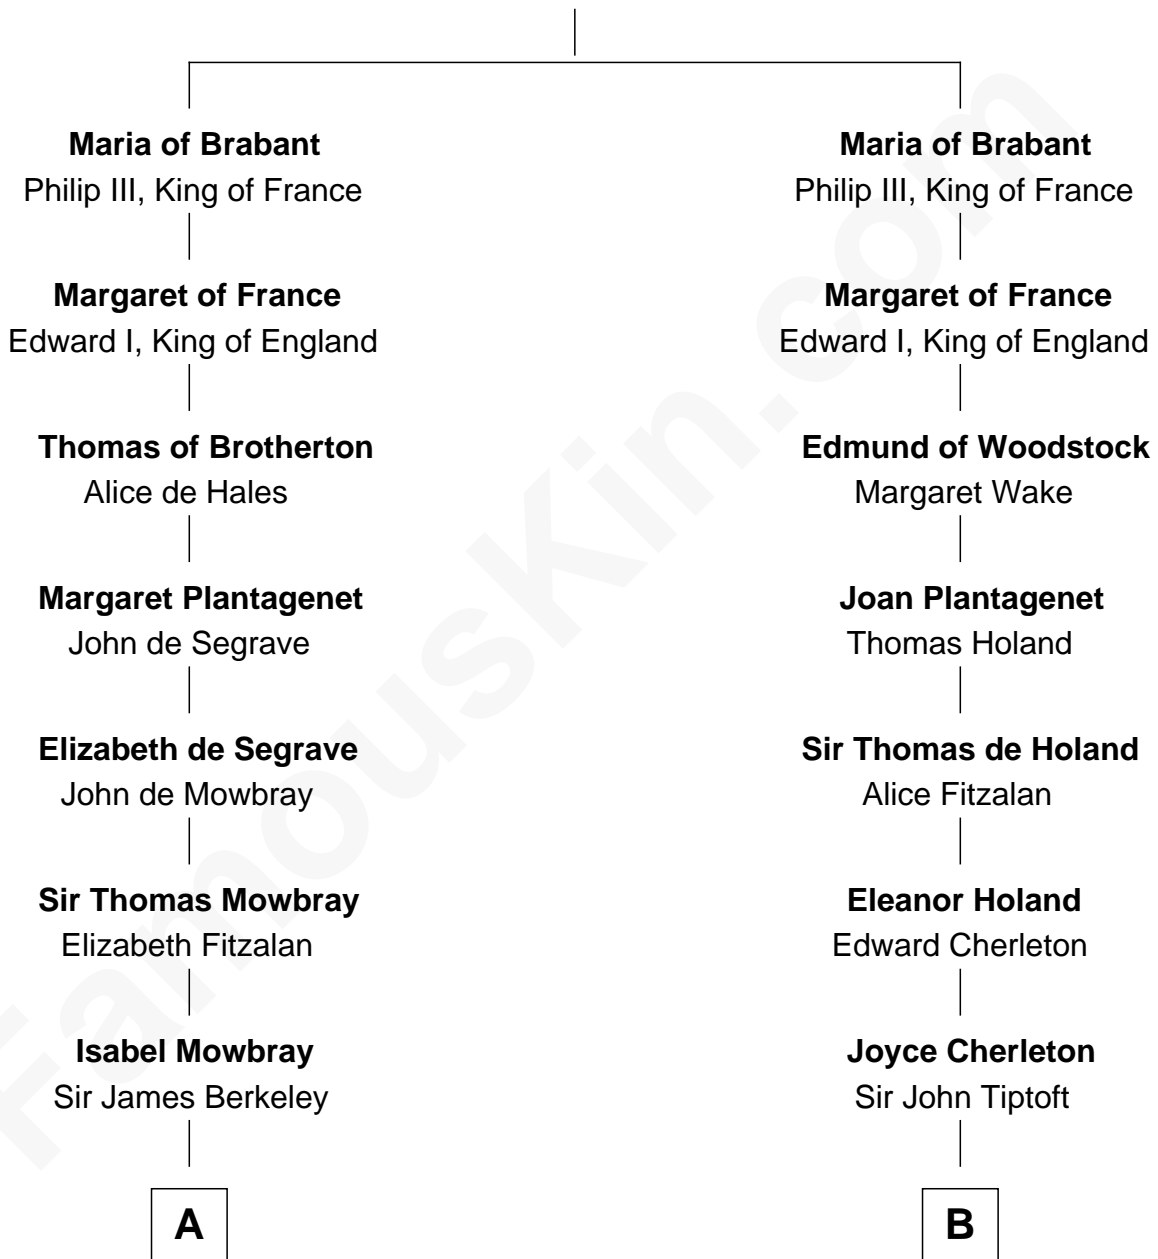

FamousKin.com

Relationship Chart of

Sir Winston Churchill

Prime Minister of the United Kingdom

18th cousin 3 times removed of

Jane (Appleton) Pierce

First Lady of President Franklin Pierce

Henry III, Duke of Brabant

Adelaide of Burgundy

C

Anne Catherine McDonnell

Sir Henry Vane

Frances Anne Emily Vane-Tempest

Sir Charles William Stewart

Frances Anne Emily Vane

Sir John Winston Spencer-Churchill