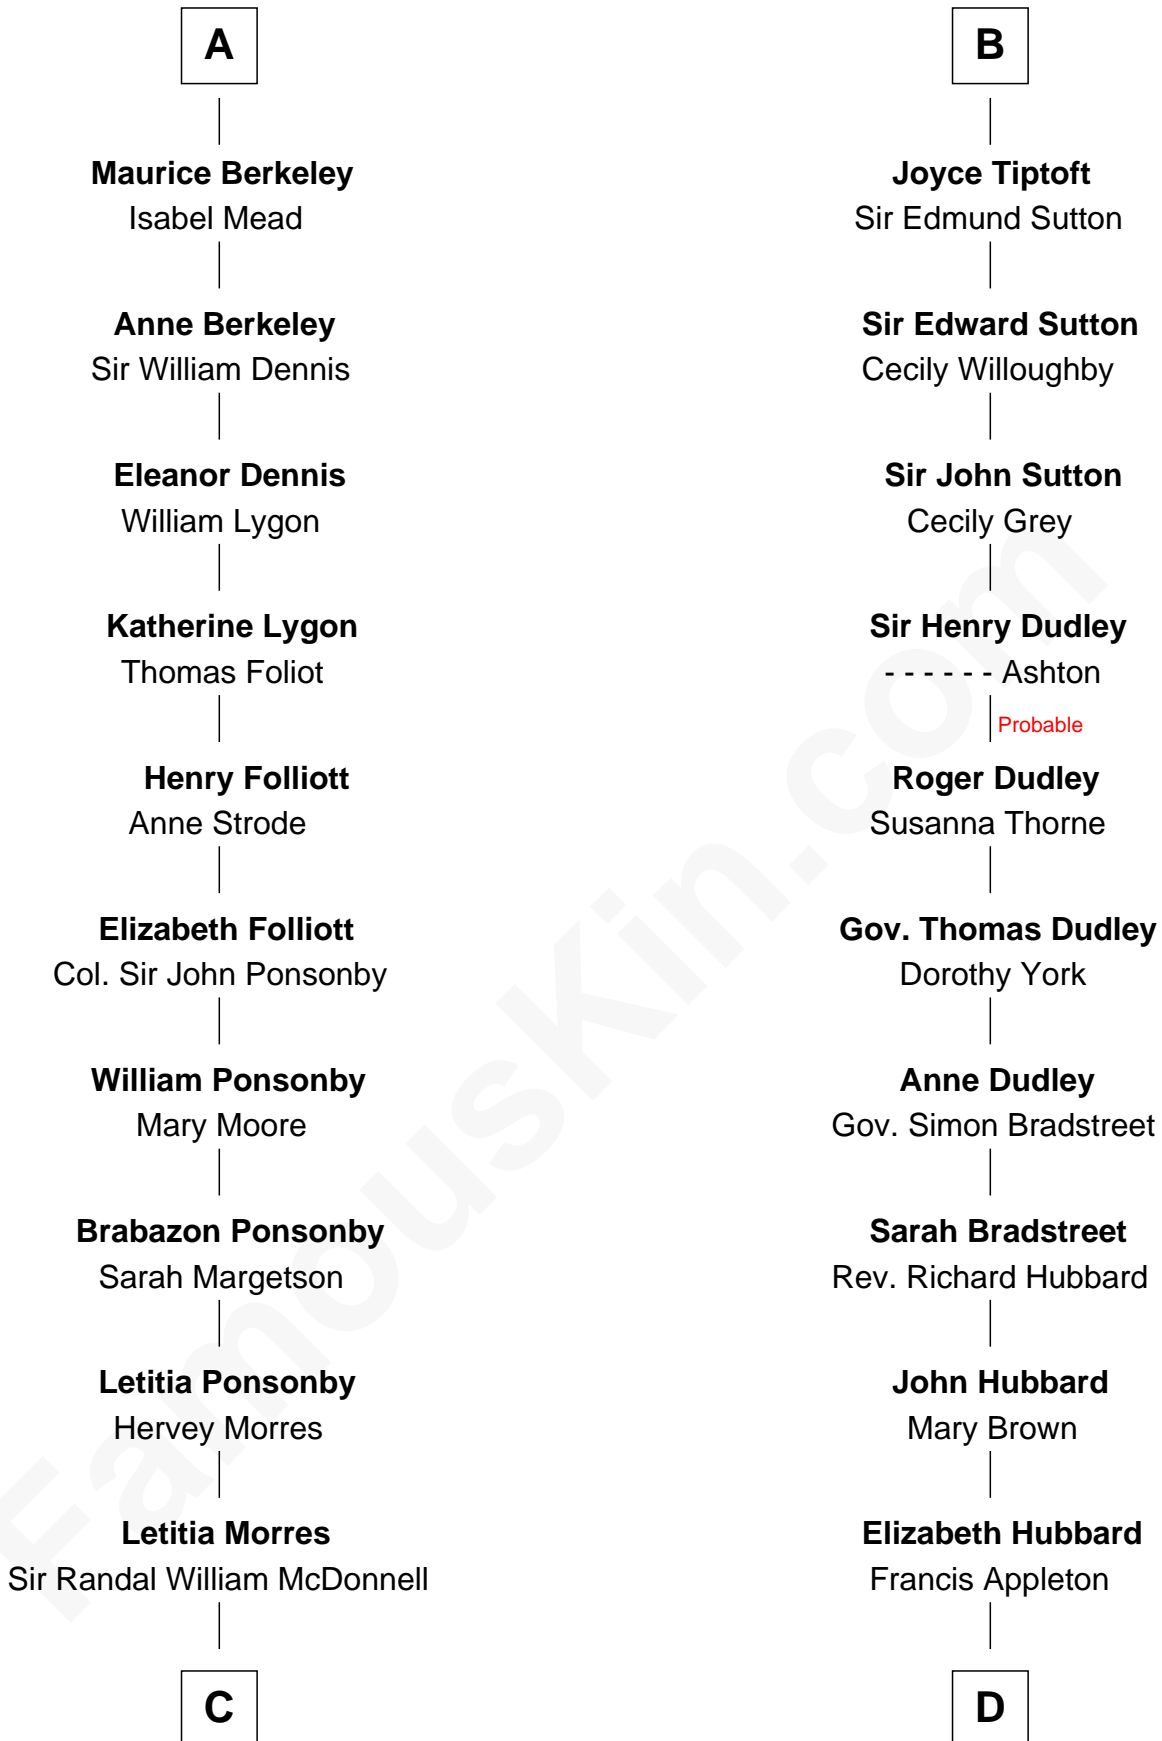

FamousKin.com

Relationship Chart of

Sir Winston Churchill

Prime Minister of the United Kingdom

18th cousin 3 times removed of

Jane (Appleton) Pierce

First Lady of President Franklin Pierce

Henry III, Duke of Brabant

Adelaide of Burgundy

C

Anne Catherine McDonnell

Sir Henry Vane

Frances Anne Emily Vane-Tempest

Sir Charles William Stewart

Frances Anne Emily Vane

Sir John Winston Spencer-Churchill