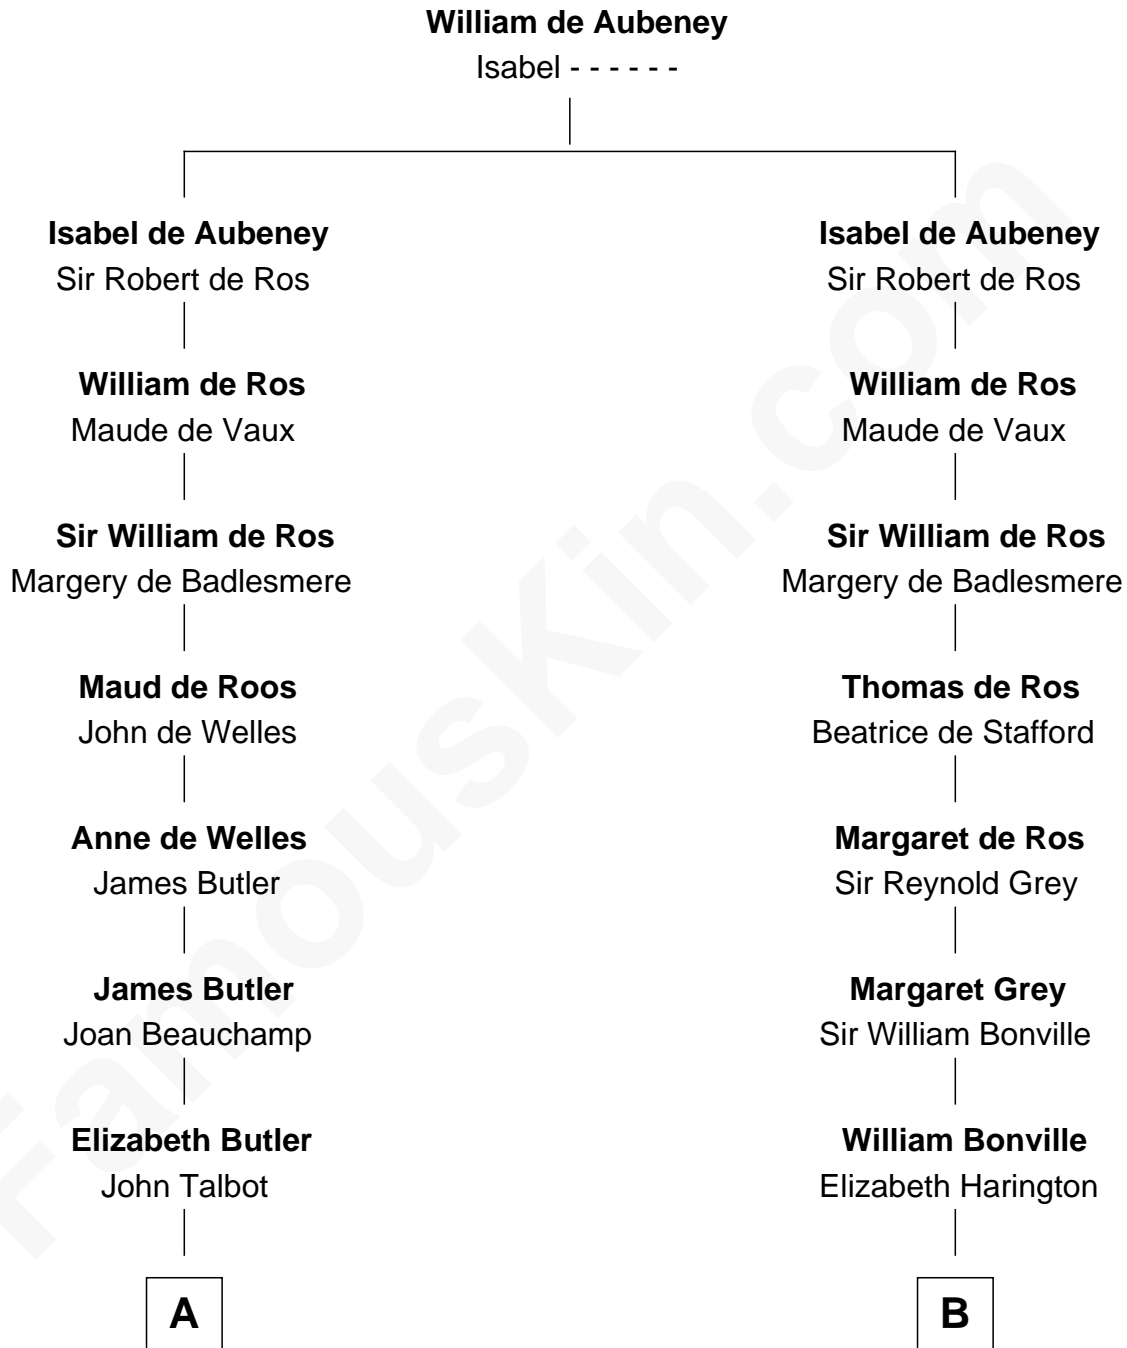

FamousKin.com

Relationship Chart of

Sir Winston Churchill

Prime Minister of the United Kingdom

18th cousin 3 times removed of

Jane (Appleton) Pierce

First Lady of President Franklin Pierce