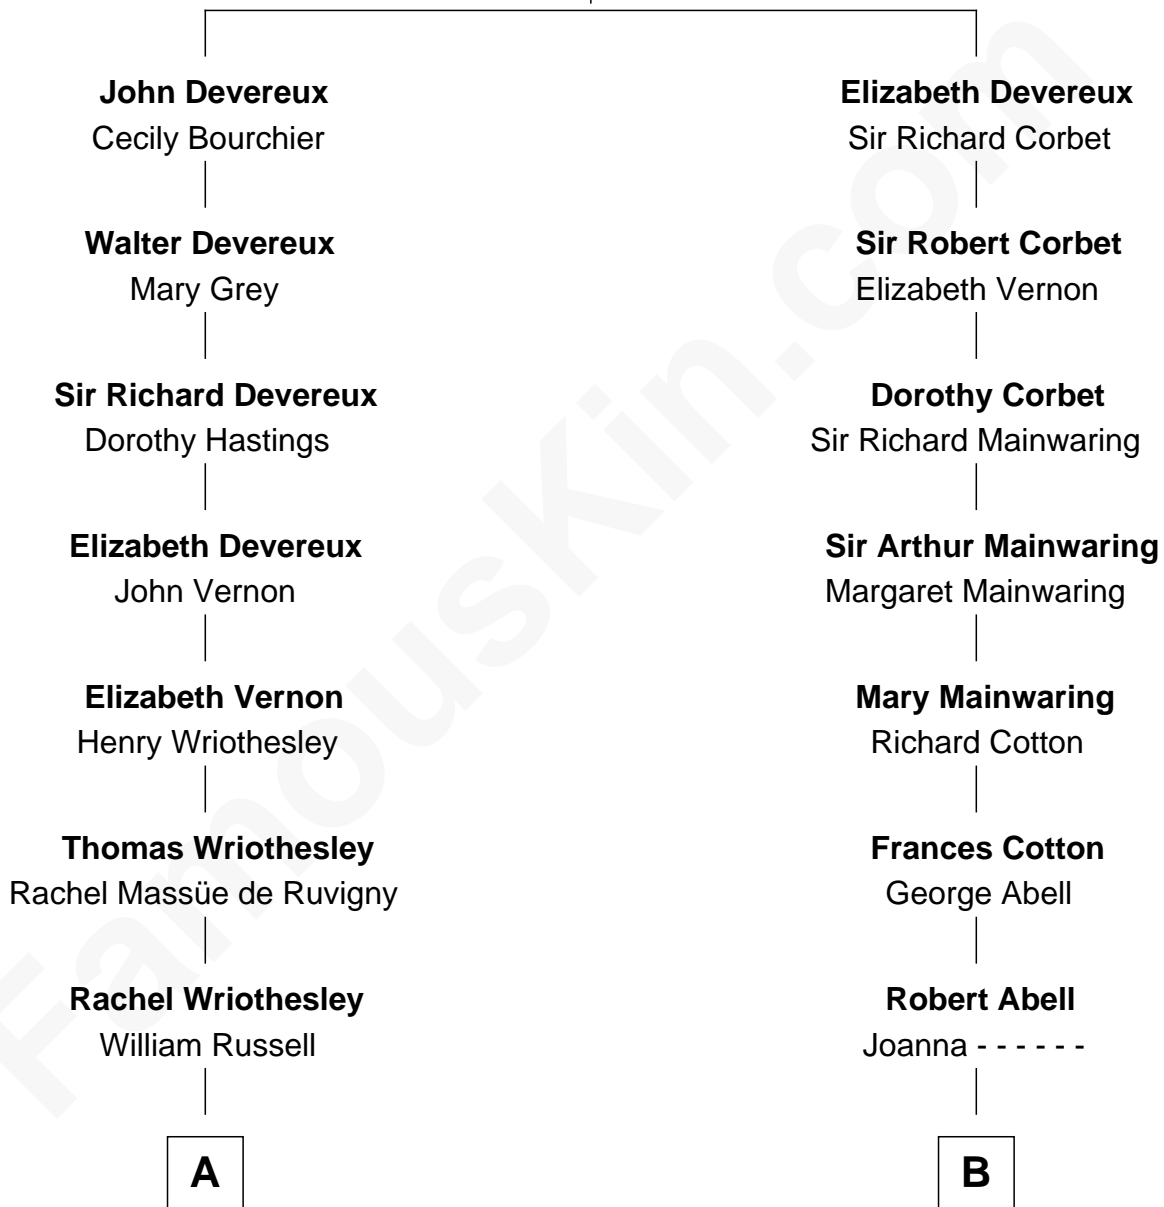

## Relationship Chart of

### Sir Winston Churchill

*Prime Minister of the United Kingdom*

14th cousin of

**J.P. Morgan, Jr.**

*American Banker and Philanthropist*

**Sir Walter Devereux**

Anne Ferrers

**A**

**Sir Wriothsesley Russell**

Elizabeth Howland

**John Russell**

Gertrude Leveson-Gower

**Caroline Russell**

Sir George Spencer

**George Spencer**

Susan Stewart