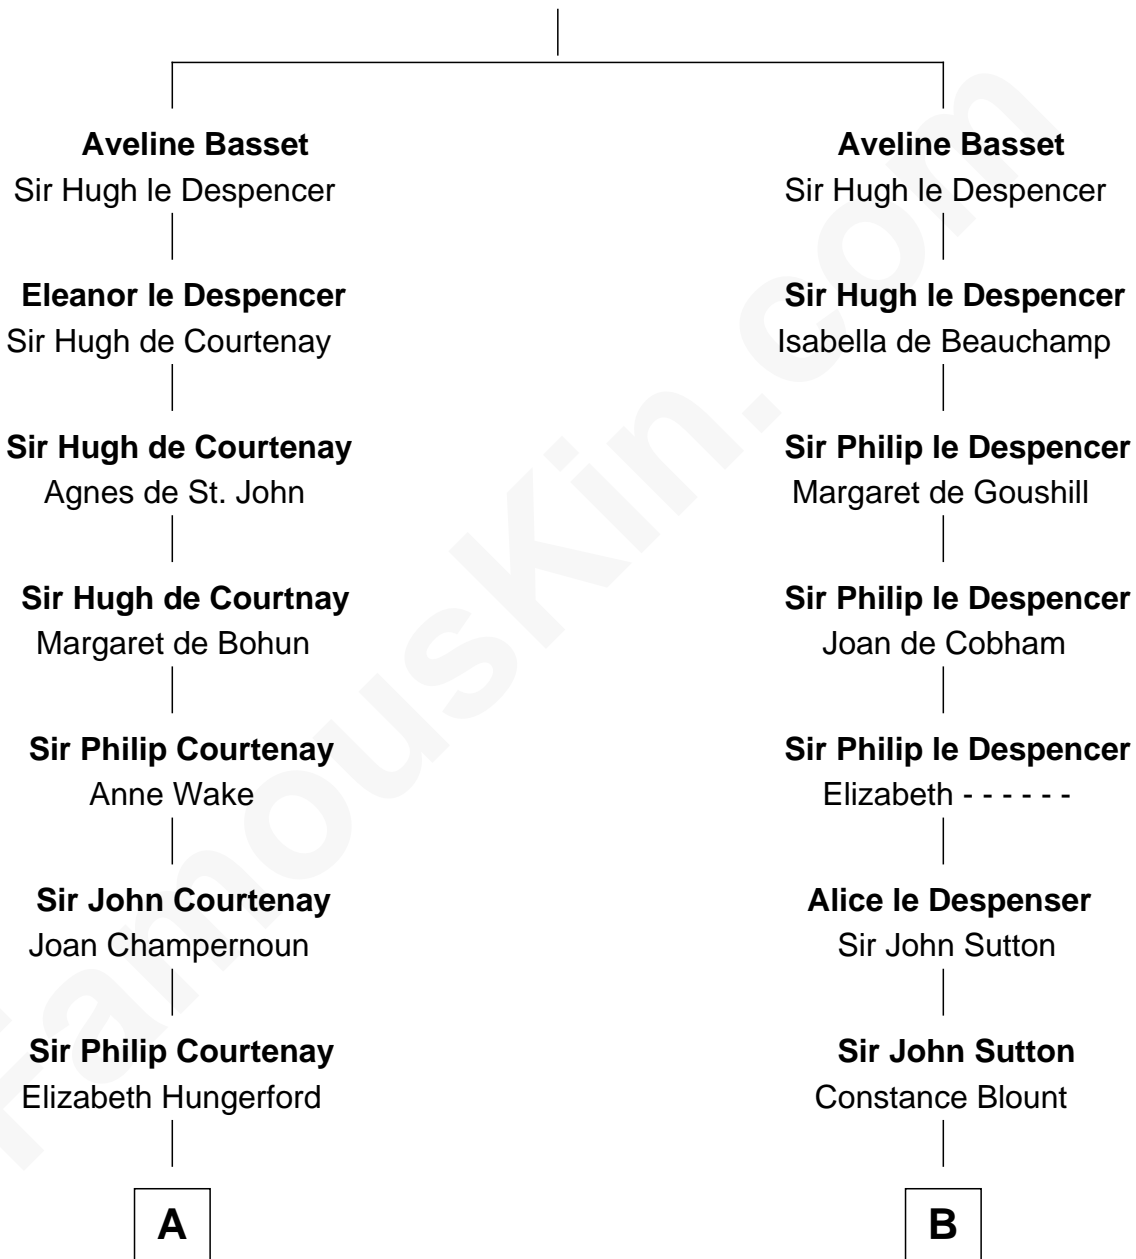

FamousKin.com

Relationship Chart of

Sir Winston Churchill

Prime Minister of the United Kingdom

21st cousin of

J.P. Morgan, Jr.

American Banker and Philanthropist

Sir Philip Basset

C

Jane Paget
George Stewart

Jane Stewart
Sir George Spencer-Churchill

Sir John Winston Spencer-Churchill
Frances Anne Emily Vane

Randolph Henry Spencer-Churchill
Jeanette Jerome

Sir Winston Churchill
Prime Minister of the United Kingdom