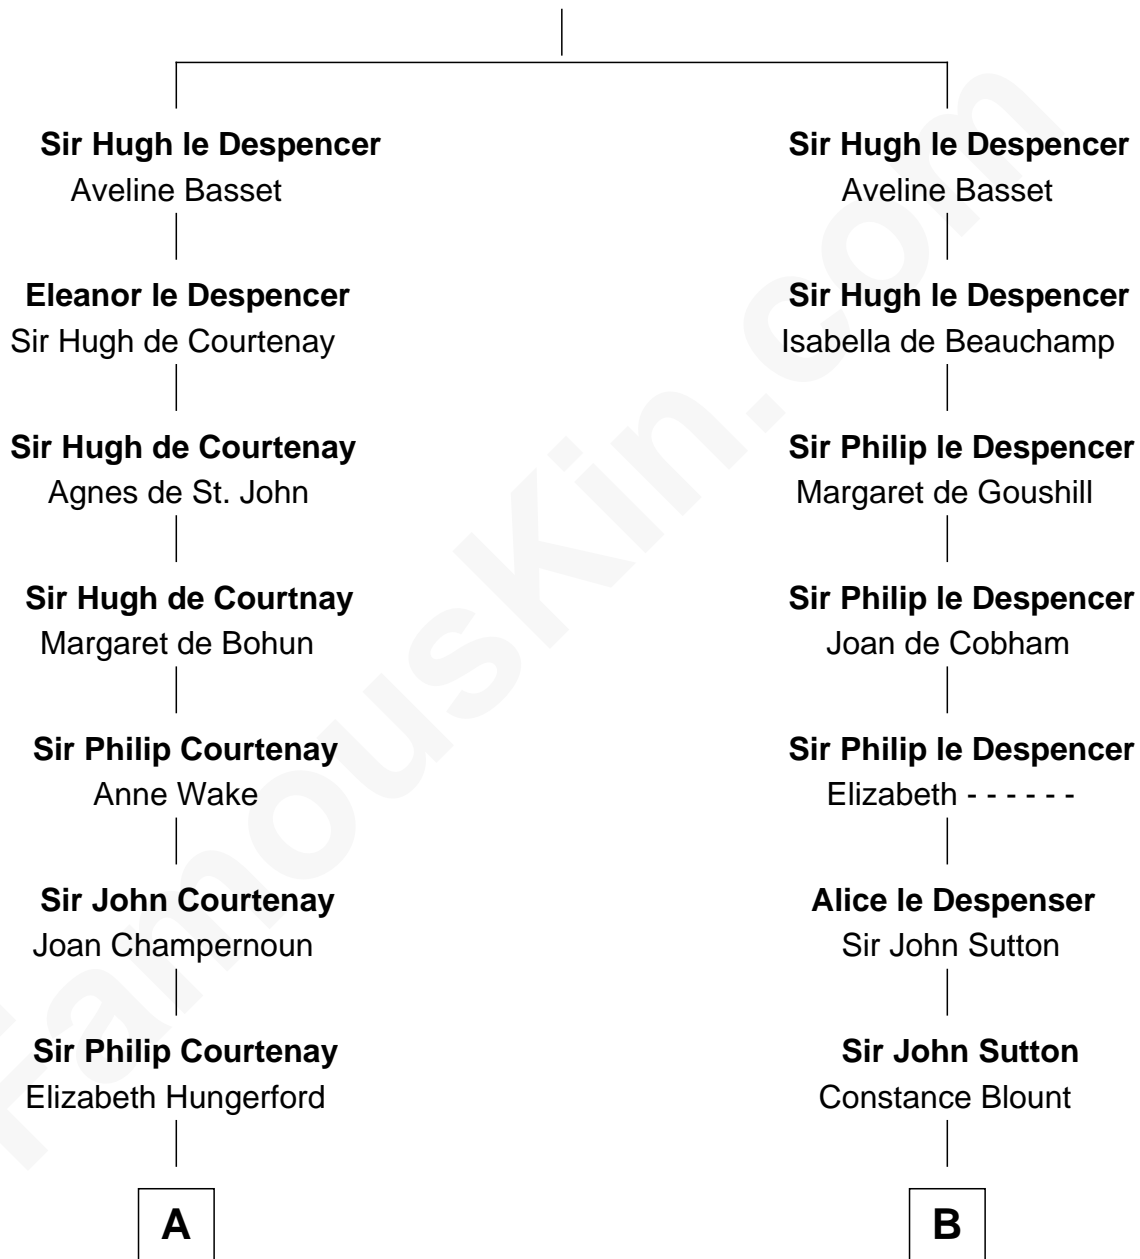

## Relationship Chart of

**Sir Winston Churchill**

*Prime Minister of the United Kingdom*

21st cousin of

**J.P. Morgan, Jr.**

*American Banker and Philanthropist*

### Sir Hugh le Despencer

-----

**C**

**Jane Paget**  
George Stewart

**Jane Stewart**  
Sir George Spencer-Churchill

**Sir John Winston Spencer-Churchill**  
Frances Anne Emily Vane

**Randolph Henry Spencer-Churchill**  
Jeanette Jerome

**Sir Winston Churchill**  
*Prime Minister of the United Kingdom*

**D**

**Jared Tracy**  
Margaret Grant

**William Gedney Tracy**  
Rachel Huntington

**Charles F. Tracy**  
Louisa Kirkland

**Frances Louisa Tracy**  
John Pierpont Morgan