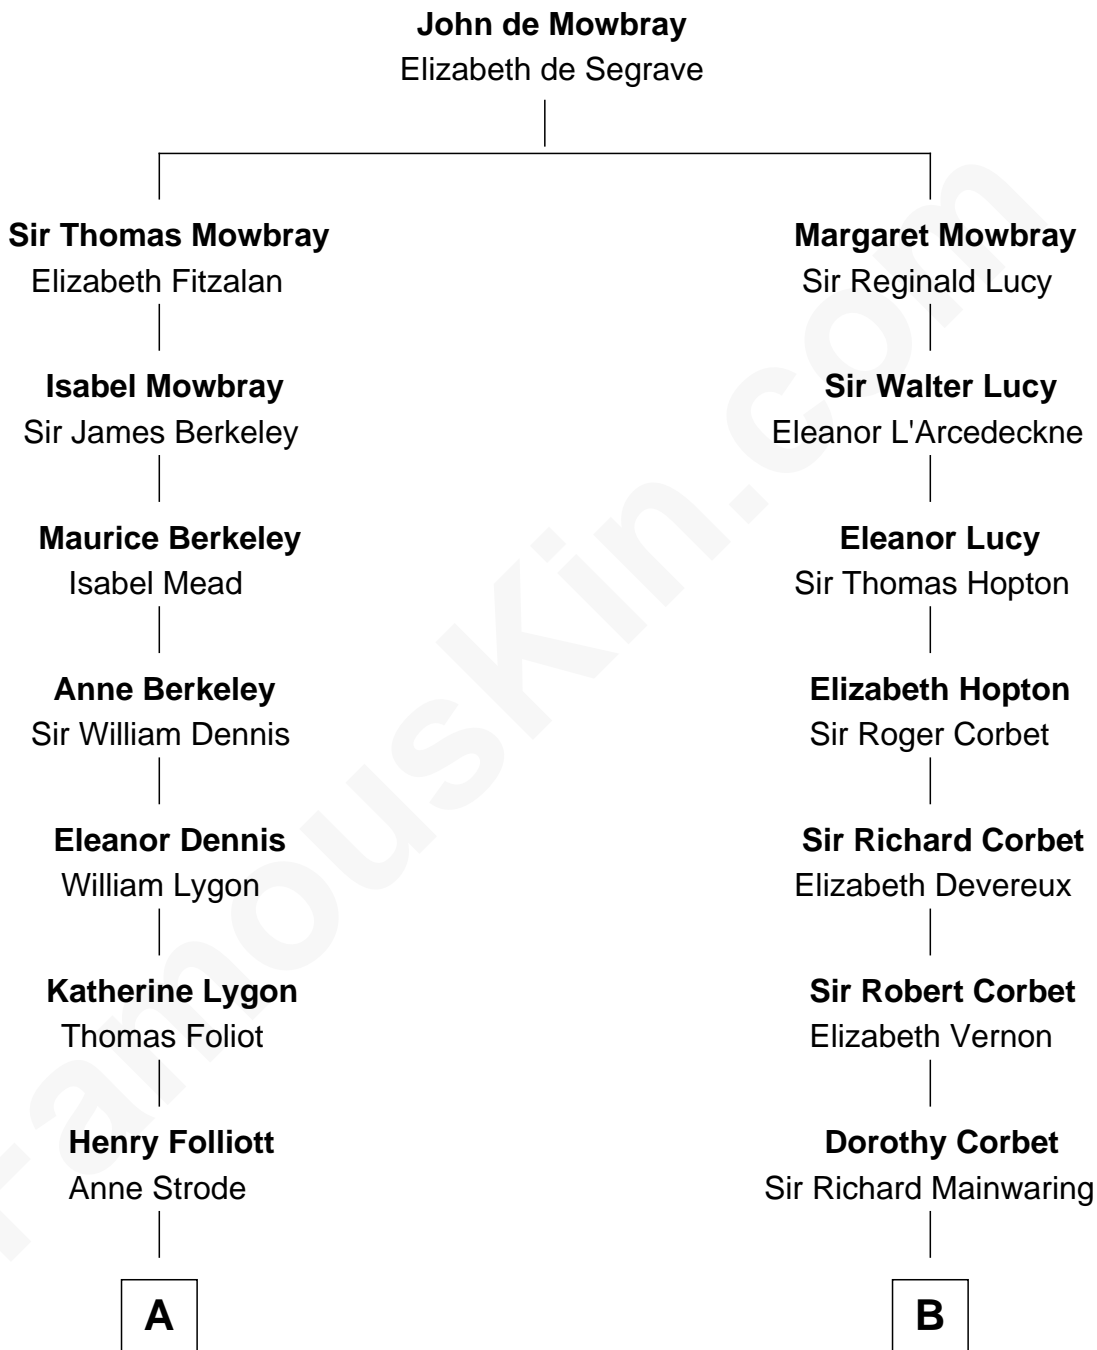

FamousKin.com

Relationship Chart of Sir Winston Churchill

Prime Minister of the United Kingdom

16th cousin 2 times removed of

J.P. Morgan, Jr.

American Banker and Philanthropist

C

Frances Louisa Tracy