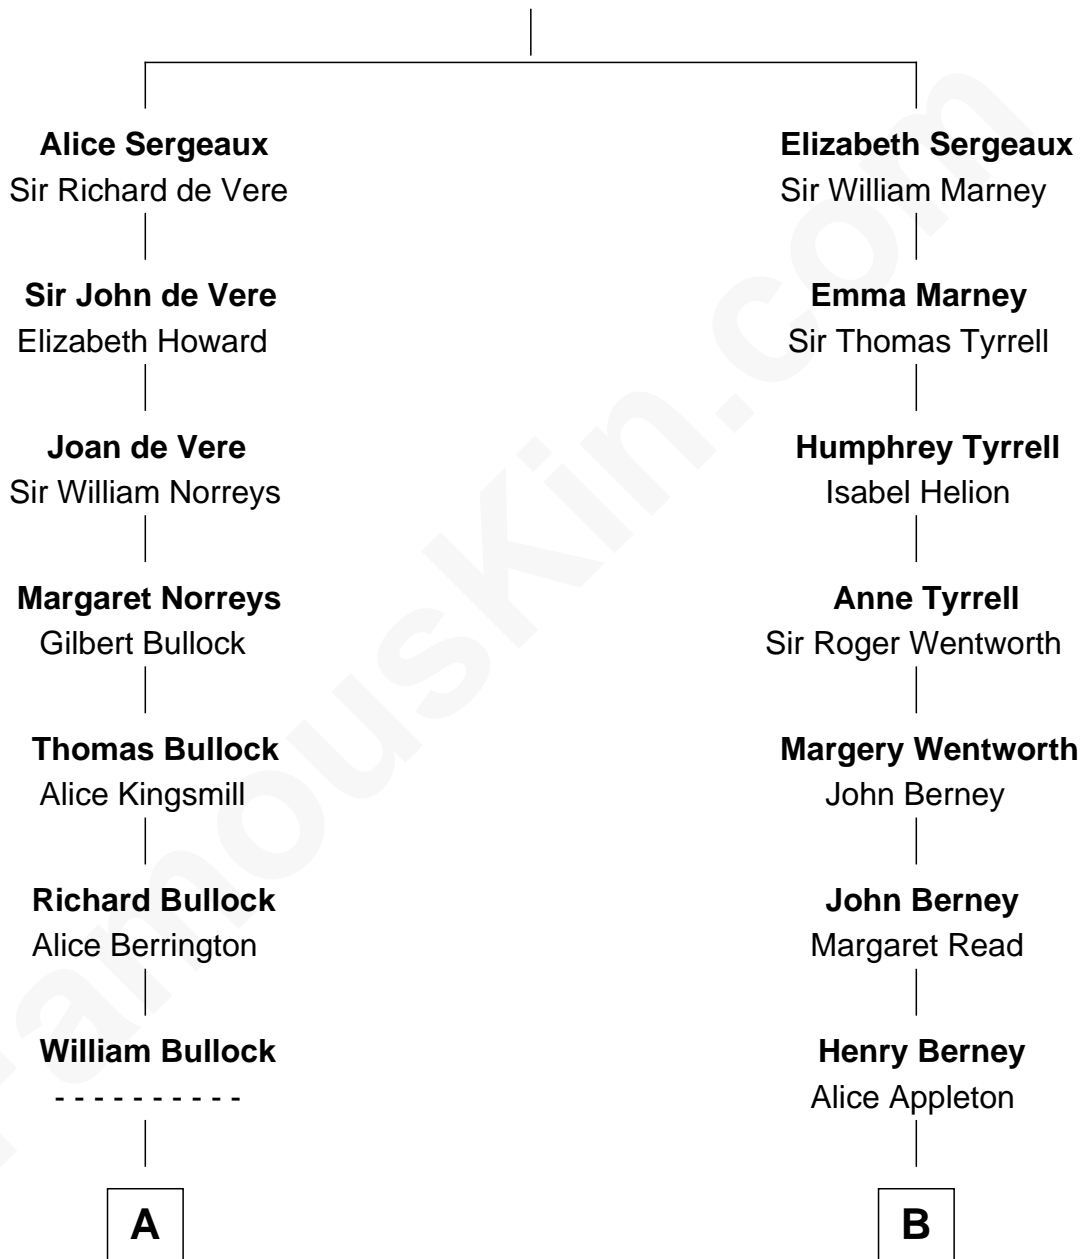

FamousKin.com

Relationship Chart of

Sir Winston Churchill

Prime Minister of the United Kingdom

15th cousin 2 times removed of

Fitzhugh Lee

40th Governor of Virginia

Sir Richard Sergeaux

Philippe Fitzalan

A

Elizabeth Bullock
Augustine Clement

Elizabeth Clement
William Sumner

William Sumner
Hannah Henschman

Sarah Sumner
Nathaniel Stow

Eliakim Stow
Lydia Miller

Thankful Stow
Lebbeus Ball