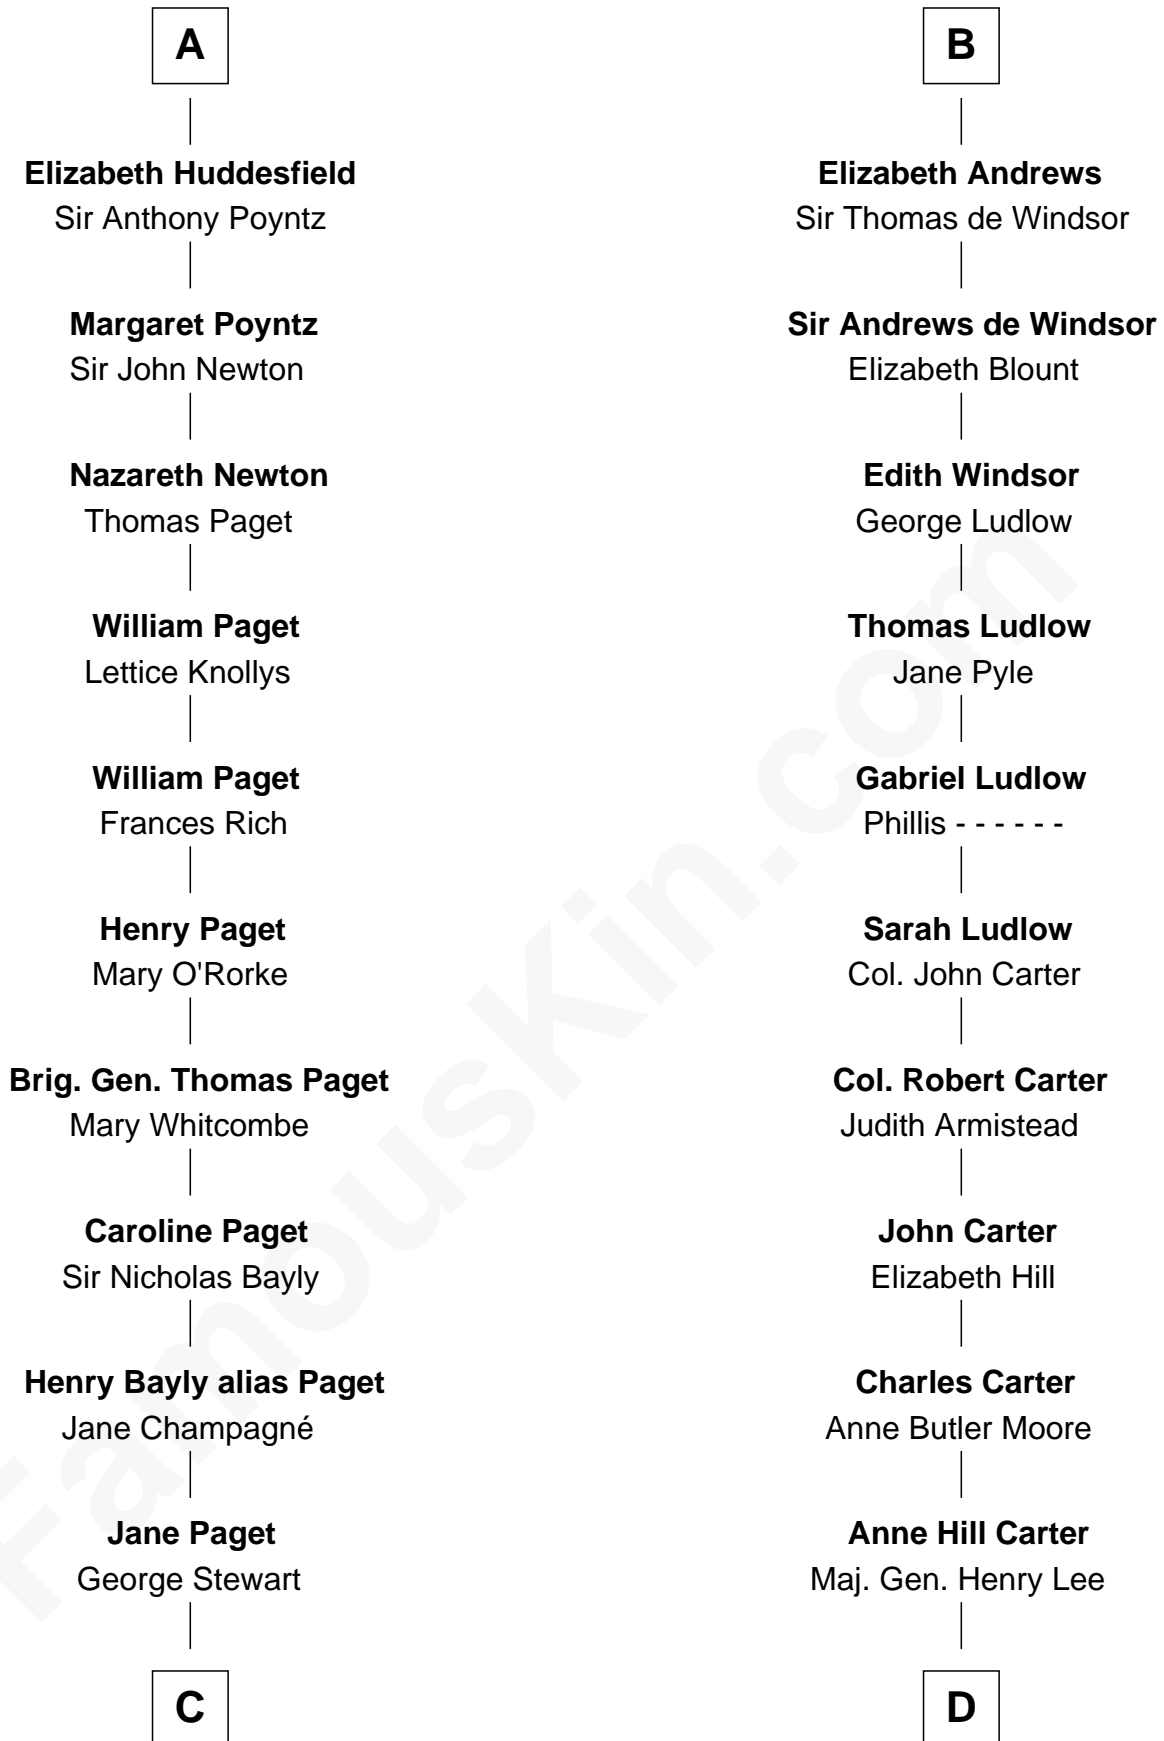

FamousKin.com

Relationship Chart of

Sir Winston Churchill

Prime Minister of the United Kingdom

18th cousin 2 times removed of

Fitzhugh Lee

40th Governor of Virginia

Sir John de Courtenay

Anne Wake

Sir John Courtenay

Joan Champernoun

Sir Philip Courtenay

Elizabeth Hungerford

Katherine Courtenay

Sir William Huddesfield

A

Sir Hugh Luttrell

Catherine de Beaumont

Elizabeth Luttrell

John Stratton

Elizabeth Stratton

John Andrews

B

C

Jane Stewart
Sir George Spencer-Churchill

Sir John Winston Spencer-Churchill
Frances Anne Emily Vane

Randolph Henry Spencer-Churchill
Jeanette Jerome

Sir Winston Churchill
Prime Minister of the United Kingdom